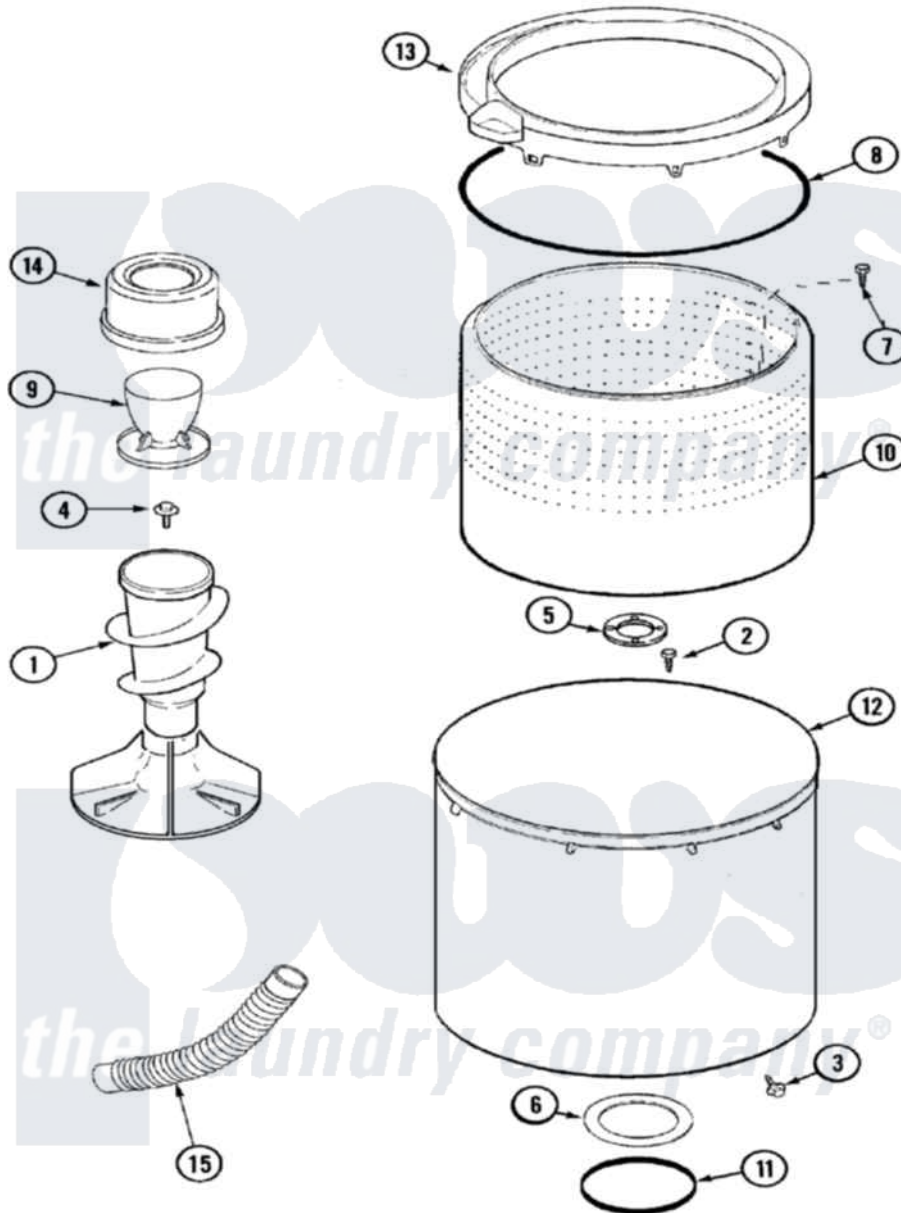

Maytag MAV6200AWW 07 - TUB

Maytag [Residential Maytag MAV6200AWW Washer Parts](#) Parts Diagram 07 - TUB
 Click on the part number to view part

Item	Original Part Number	Replaced By	Status	Part Description
1	22003518	22004042		Agitator/Auger Assembly
"	22004042			Agitator/Auger Assembly
"	22003383	22004042		Agitator/Auger Assembly
2	21001510	22002947		Bolt, Tub
3	22002933			Screw
4	25-7948	W10309247		Screw
5	35-3685			Gasket, Basket To Centerpost
6	35-3686			Gasket, Tub To Housing
7	22003647	3400504		Screw
8	35-2328			Seal, Tub Top
9	22002769	22002758		Dispenser Assembly, Fab. Soft Sub
"	21001599	21001905		Dispenser, Fabric
10	22002741			Spinner Assembly, Plastic
11	35-2978			Seal, Tub/Housing
12	22002742			Tub Assembly
13	22002736	22004385		Tub Cover

14 [22002758](#)

Dispenser Assembly, Fab.
Soft Sub

15 [22003285](#)

Hose, Tub To Pump

16 22003458

[22004398](#)

Tub Block