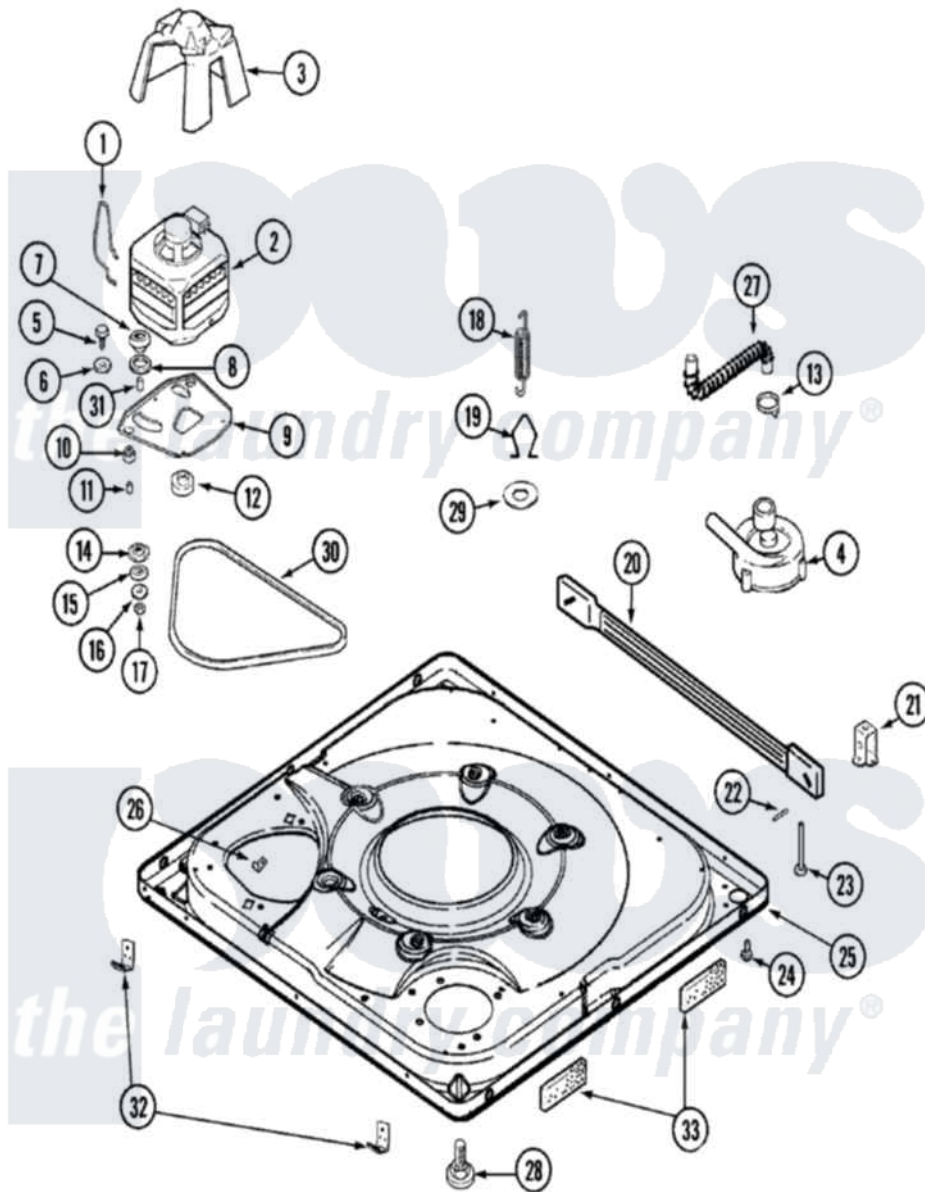

Maytag MAV6250AWQ 01 - BASE

Maytag [Residential Maytag MAV6250AWQ Washer Parts](#) Parts Diagram 01 - BASE
 Click on the part number to view part

Item	Original Part Number	Replaced By	Status	Part Description
1	22004376			Spring, Motor Pivot
2	21001516	21001950		MoTor, 2SP 1/2hp 120V/60Hz Hi-Tor
3	22002721			Shield, Motor
"	33002190			SCrew, C BraCe, BraCket, Cabinet
4	21001873	35-6780		Pump-Water
"	22003438			Sleeve, Pump
5	25-7833	21001977		Screw
6	25-7834			Washer, Motor/Base Screw
7	33-9946			Isolator, Motor
8	35-3570			Washer, Motor Pivot
9	35-2065			Pad, Motor Plate
"	21001366	21001783		Plate And Screw Assembly
10	35-3646			Isolator, Motor Plate
"	22004348			Slide, Motor Pivot
11	25-7831			Spacer, Mounting

12	21001506	21001950	MoTor, 2SP 1/2hp 120V/60Hz Hi-Tor
"	22004297	21001950	MoTor, 2SP 1/2hp 120V/60Hz Hi-Tor
13	22002853	285655	Clamp, Hose
14	35-3571		Slide, Motor Pivot
15	33-9967		Washer, Motor Isolator
16	25-7047		Washer, Flat
17	25-7325	Y707702	Locknut
18	21001598		Spring, Suspension
19	21001166		Hook, Suspension Spring
20	21001754	21001881	Bar, Stabilizer
21	35-2046		Bracket, Stabilizer
23	35-3020	22004469	Leg And Foot Self Stabalizing
24	33002190		SCrew, C BraCe, BraCket, Cabinet
"	33002190		SCrew, C BraCe, BraCket, Cabinet
25	22002841		Base
"	22003390		Base
26	25-7845		Speednut, Motor
27	22003285		Hose, Tub To Pump
28	35-3507	25001119	Foot And Pad Assembly
29	Y25-7951		Washer, Suspension Hook
30	22002709	22003483	Belt, Drive
31	25-7830		Spacer
32	22002966	692771	Nut, Idler Bracket To Base
"	22002239		Clip, Front Panel
"	33002190		SCrew, C BraCe, BraCket, Cabinet
33	22002782		Pad, Foam