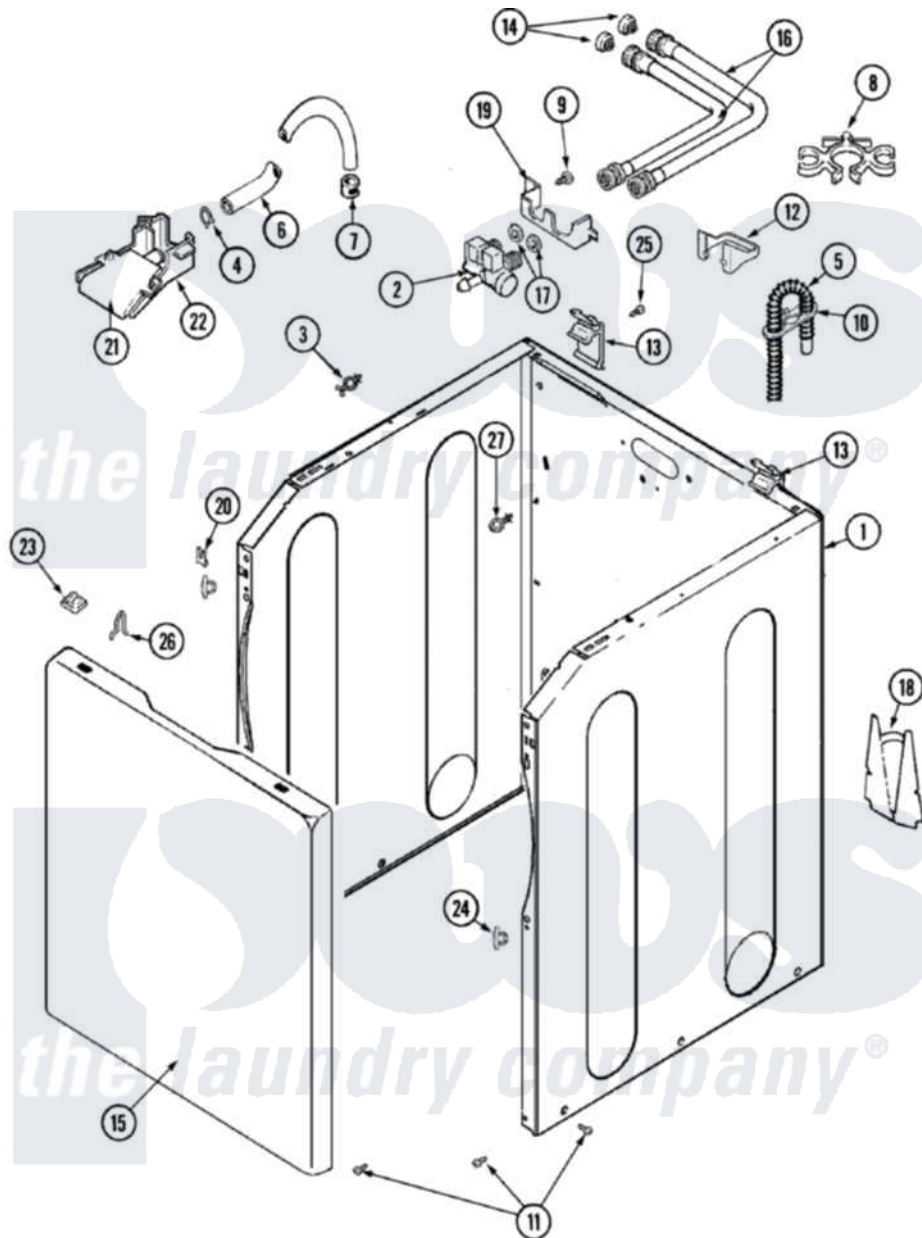

Maytag MAV6250AWQ 03 - CABINET (SER PRE 18 & AFTER)

Maytag Residential Maytag MAV6250AWQ Washer Parts Parts Diagram 03 - CABINET (SER PRE 18 & AFTER)
 Click on the part number to view part

Item	Original Part Number	Replaced By	Status	Part Description
1	33002190			SCrew, C BraCe, BraCket, Cabinet
"	22003554			Cabinet Assembly
"	22003496			Energy Tag
2	22003384			Valve, Water
3	22002852	22003298		Retainer, Wire
4	22002838	285655		Clamp, Hose
5	22003596	285655		Clamp, Hose
"	22003410			Hose, Drain
6	22002761			Hose, Injector
7	216169	596669		Clamp, Manifold
8	22002765			Clip, Hose
9	33002190			SCrew, C BraCe, BraCket, Cabinet
10	22002701	22003814		Retainer, Drain Hose
11	22003409	213007		Xfor Cabinet See Cabinet, Back

12	22003429		Retainer, Fill Hose
13	22003367	22004095	Hinge, Plastic
14	200961	12001413	Strainer And Washer Kit
15	Y22002738		Panel, Front
"	22002293	22003511	Insulation
"	22002854	22003512	Insulation, Cabinet
"	33002190		SCrew, C BraCe, BraCket, Cabinet
16	22002763	12001900	Kit-Inlet Hose Assembly
"	22002764	12001901	Kit-Inlet Hose Assembly
17	Y013783		Washer, Inlet Hose
18	22002704		Cover, Drain Hose
"	33002190		SCrew, C BraCe, BraCket, Cabinet
19	22003376		Bracket, Water Valve
20	22002748	204439	Screw And Fstner Assembly
21	22003374		Upper Water Injector, Flume
22	22003375	22004053	Lower Injector, Flume
23	22002013		Stop, Shipping
24	22002965	Y12001702	Kit- Plast
25	22001995		Screw Note: Screw, Tumbler Front And Shroud
26	25-7220		Clip, Cabinet Top
27	22003086		Clip, Air Dome Hose
28	35-2890	8539404	Tie-Wire
"	33001245		Screw----NA
"	33002388		Washer
"	Y013783		Washer, Inlet Hose
"	22002960		Strainer, Washer Inlet