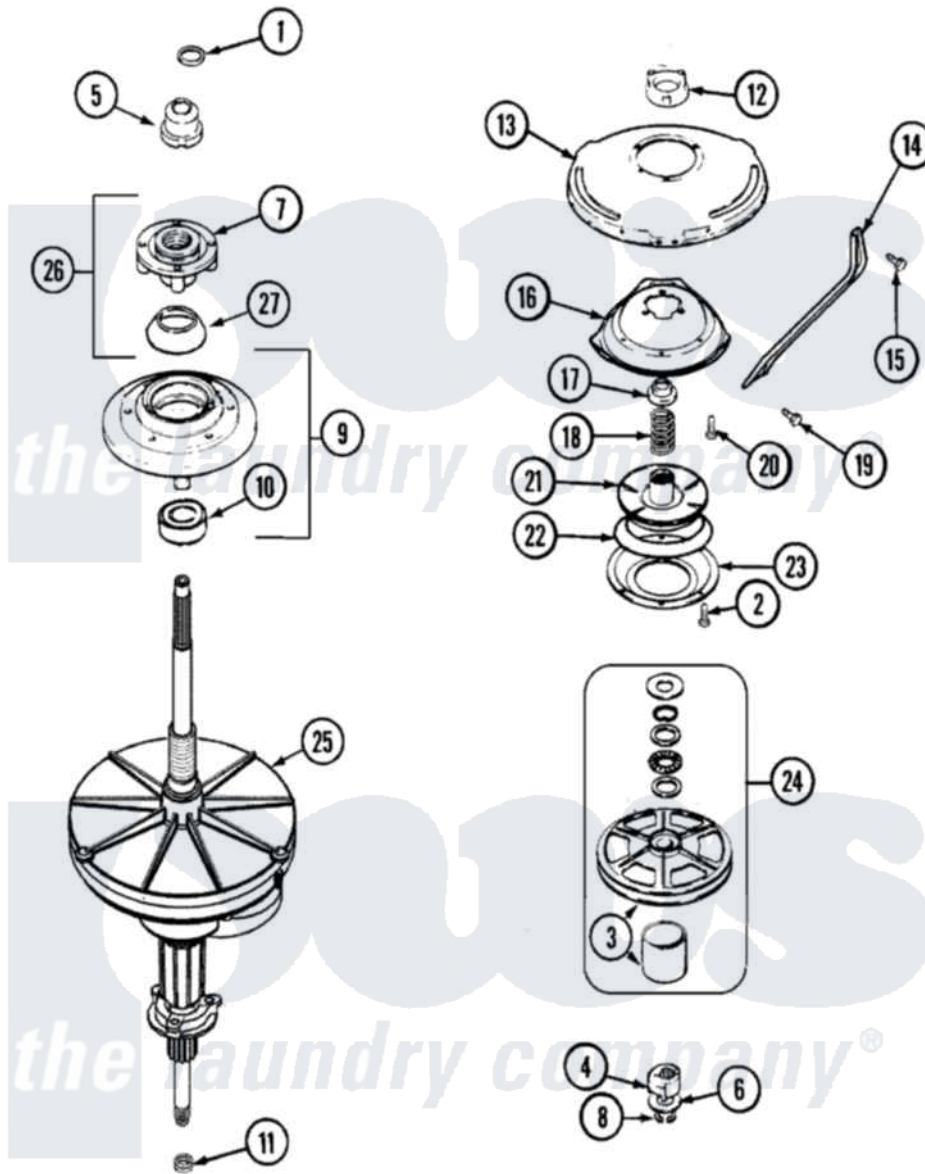

Maytag MAV6250AWQ 04 - TRANSMISSION

Maytag [Residential Maytag MAV6250AWQ Washer Parts](#) Parts Diagram 04 - TRANSMISSION
 Click on the part number to view part

Item	Original Part Number	Replaced By	Status	Part Description
1	25-7941			"O" Ring, Agr Drive Shaft
2	21001065			Screw, No.10-24 x .50 Hxnibhd
3	12001797	12002213		Thrust Bearing Kit
4	LA-2007	12002213		Thrust Bearing Kit
5	21001533	35-5655-1		Seal
6	35-2132			Washer, 1.25ODX.530IDX.032
"	35-2082			Washer, 1.25ODX.530IDX.062
7	21001515	12001598		Tub Seal Assembly--W
8	25-7854			Ring, Retaining
9	12001598			Tub Seal Assembly--W
10	35-2205			Bearing, Spin
11	35-2010	207843		Lip Seal Repair Kit
12	35-2205			Bearing, Spin
"	21001511	12001562		Bearing Assembly
13	21001518			Support, Tub
14	21001532			Brace, Tub

15	25-7895	21001858	Screw 5/16-18 x 1/2
16	21001163		Housing, Suspension
17	35-2017		Retainer, Brake Spring
18	31001285	21001910	Spring, Brake
19	25-7930	21001858	Screw 5/16-18 x 1/2
20	21001509		Screw, High Performance Plastic
21	35-2948	35-6714	Brake Roto
22	21001161	21002026	Snubber
23	35-2018	35-6918	Stator, Brake
24	12500036	12002213	Thrust Bearing Kit
25	21001536	35-6615	Ht TranS S
26	21001508	12001561	Bearing And Seal Housing Assembly
27	35-2974		Tub Seal/Hub Assembly