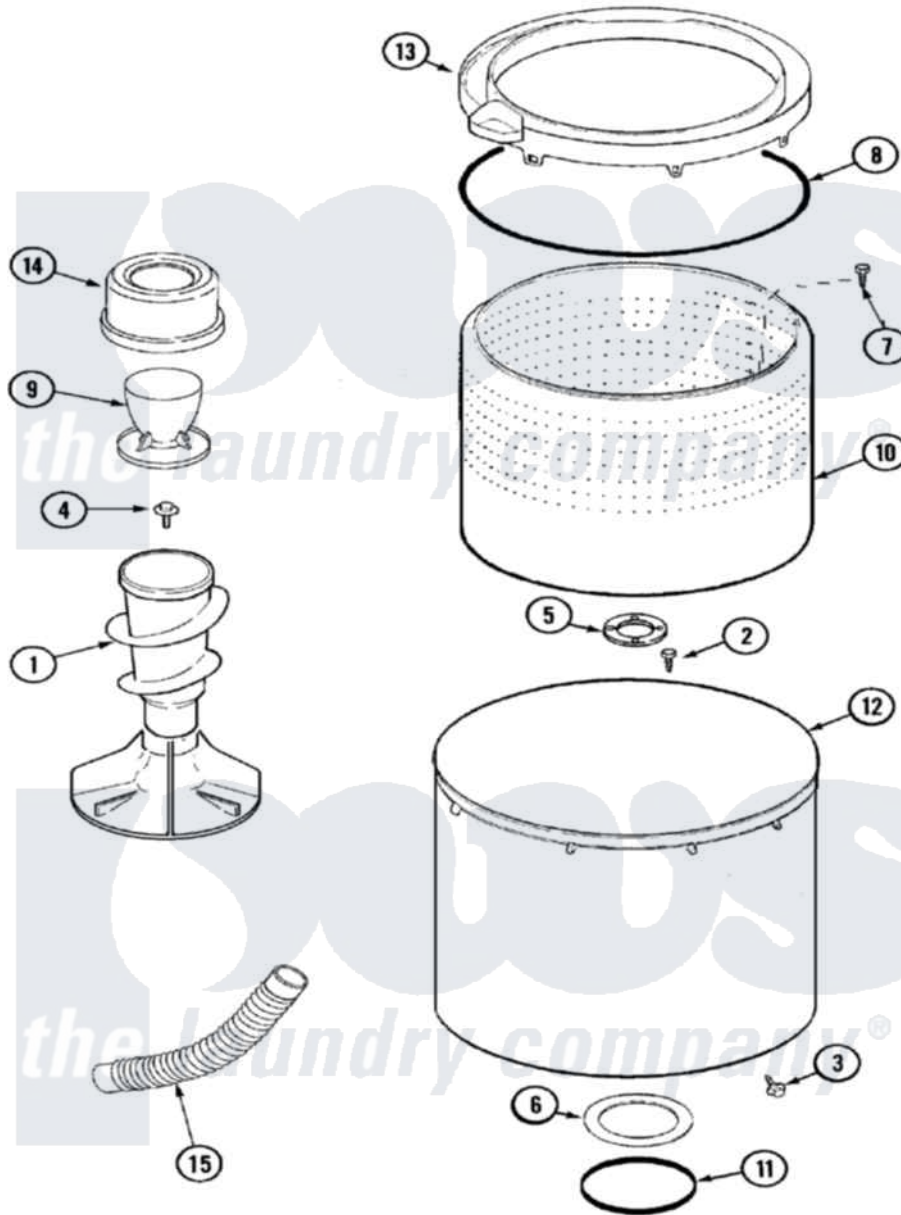

# Maytag MAV6250AWQ 05 - TUB

Maytag Residential Maytag MAV6250AWQ Washer Parts Parts Diagram 05 - TUB  
 Click on the part number to view part

Item	Original Part Number	Replaced By	Status	Part Description
1	22003383	<a href="#">22004042</a>		Agitator/Auger Assembly
"	22003518	<a href="#">22004042</a>		Agitator/Auger Assembly
2	21001510	<a href="#">22002947</a>		Bolt, Tub
3	<a href="#">22002933</a>			Screw
4	25-7948	<a href="#">W10309247</a>		Screw
5	<a href="#">35-3685</a>			Gasket, Basket To Centerpost
6	<a href="#">35-3686</a>			Gasket, Tub To Housing
7	22003647	<a href="#">3400504</a>		Screw
8	<a href="#">35-2328</a>			Seal, Tub Top
9	22002769	<a href="#">22002758</a>		Dispenser Assembly, Fab. Soft Sub
10	<a href="#">22002741</a>			Spinner Assembly, Plastic
11	<a href="#">35-2978</a>			Seal, Tub/Housing
12	<a href="#">22002742</a>			Tub Assembly
13	22002736	<a href="#">22004385</a>		Tub Cover
14	<a href="#">22002758</a>			Dispenser Assembly, Fab. Soft Sub