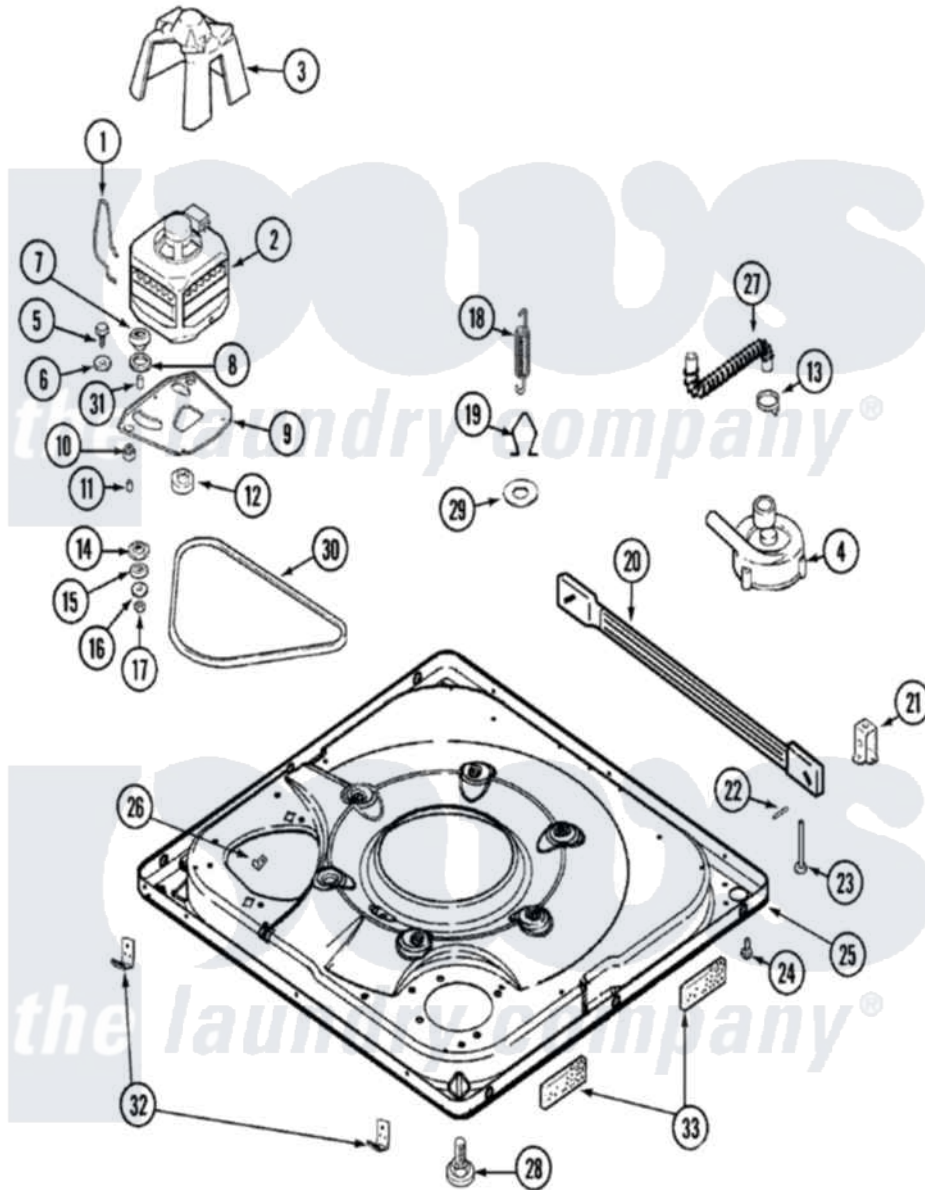

Maytag MAV6257AWQ 01 - BASE

Maytag [Residential Maytag MAV6257AWQ Washer Parts](#) Parts Diagram 01 - BASE
 Click on the part number to view part

Item	Original Part Number	Replaced By	Status	Part Description
1	21001110	22004376		Spring, Motor Pivot
2	21001516	21001950		MoTor, 2SP 1/2hp 120V/60Hz Hi-Tor
3	22002721			Shield, Motor
"	33002190			SCrew, C BraCe, BraCket, Cabinet
4	22003438			Sleeve, Pump
"	21001873	35-6780		Pump-Water
"	21001906	35-6465		Pump Assem
5	25-7833	21001977		Screw
6	25-7834			Washer, Motor/Base Screw
7	33-9946			Isolator, Motor
8	35-3570			Washer, Motor Pivot
9	21001366	21001783		Plate And Screw Assembly
"	35-2065			Pad, Motor Plate
10	35-3646			Isolator, Motor Plate
"	22004348			Slide, Motor Pivot

11	25-7831		Spacer, Mounting
12	21001506	21001950	MoTor, 2SP 1/2hp 120V/60Hz Hi-Tor
"	22004297	21001950	MoTor, 2SP 1/2hp 120V/60Hz Hi-Tor
13	22002853	285655	Clamp, Hose
14	35-3571		Slide, Motor Pivot
15	33-9967		Washer, Motor Isolator
16	25-7047		Washer, Flat
17	25-7325	Y707702	Locknut
18	21001598		Spring, Suspension
19	21001166		Hook, Suspension Spring
20	21001754	21001881	Bar, Stabilizer
21	35-2046		Bracket, Stabilizer
22	35-2052		Pin, Stabilizer
23	35-3020	22004469	Leg And Foot Self Stabalizing
24	33002190		SCrew, C BraCe, BraCket, Cabinet
"	33002190		SCrew, C BraCe, BraCket, Cabinet
25	22003390		Base
"	22002841		Base
26	25-7845		Speednut, Motor
27	22003285		Hose, Tub To Pump
28	35-3507	25001119	Foot And Pad Assembly
29	Y25-7951		Washer, Suspension Hook
30	22002709	22003483	Belt, Drive
"	22003483		Belt, Drive
31	25-7830		Spacer
32	22002239		Clip, Front Panel
"	33002190		SCrew, C BraCe, BraCket, Cabinet
"	22002966	692771	Nut, Idler Bracket To Base
33	22002782		Pad, Foam