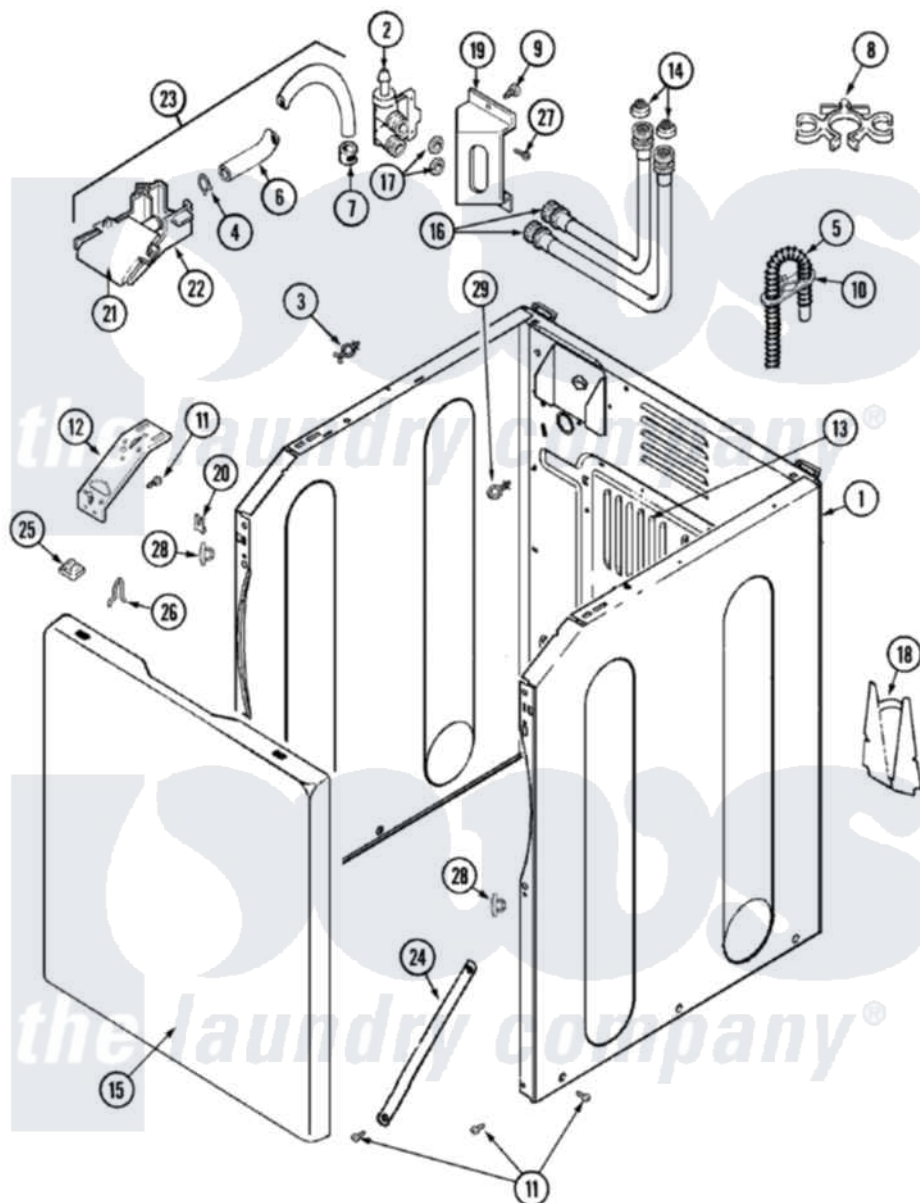

# Maytag MAV6257AWQ 02 - CABINET (PRIOR SER PRE 18)

Maytag Residential Maytag MAV6257AWQ Washer Parts Parts Diagram 02 - CABINET (PRIOR SER PRE 18)  
 Click on the part number to view part

Item	Original Part Number	Replaced By	Status	Part Description
1	22002659	<a href="#">22003640</a>		Cabinet Assembly
2	<a href="#">22002708</a>			Valve, Water
3	22002852	<a href="#">22003298</a>		Retainer, Wire
4	22002838	<a href="#">285655</a>		Clamp, Hose
5	12001586	<a href="#">76660</a>		Break-Sphn
"	22003596	<a href="#">285655</a>		Clamp, Hose
"	<a href="#">22003410</a>			Hose, Drain
6	<a href="#">22002761</a>			Hose, Injector
7	216169	<a href="#">596669</a>		Clamp, Manifold
8	<a href="#">22002765</a>			Clip, Hose
9	<a href="#">33002190</a>			SCrew, C BraCe, BraCket, Cabinet
10	22002701	<a href="#">22003814</a>		Retainer, Drain Hose
11	<a href="#">22001995</a>			Screw Note: Screw, Tumbler Front And Shroud
12	<a href="#">22002840</a>			Brace, Cabinet
"	<a href="#">22002839</a>			Brace, Cabinet