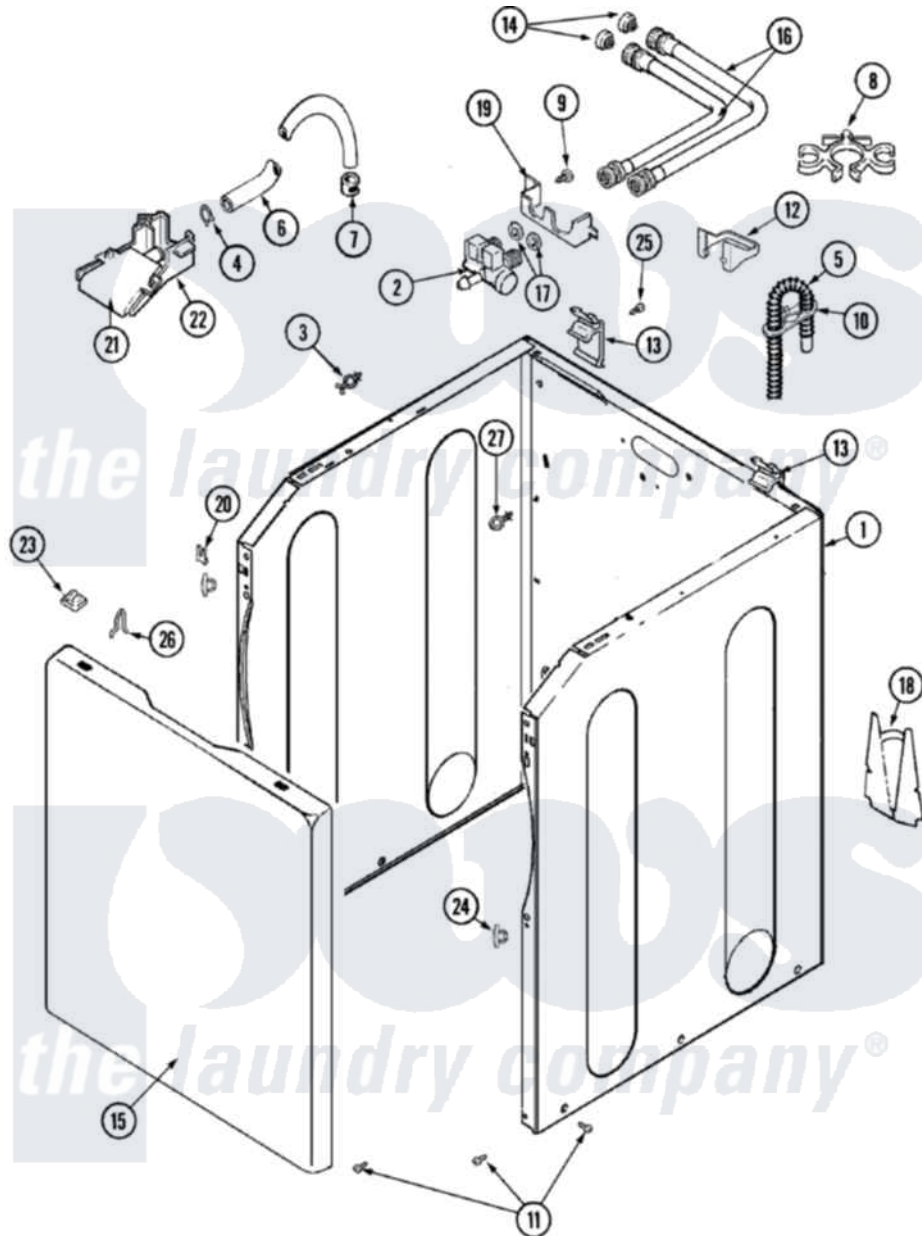

Maytag MAV6257AWQ 03 - CABINET (SER PRE 18 & AFTER)

Maytag Residential Maytag MAV6257AWQ Washer Parts Parts Diagram 03 - CABINET (SER PRE 18 & AFTER)
 Click on the part number to view part

Item	Original Part Number	Replaced By	Status	Part Description
1	22003554			Cabinet Assembly
"	22003496			Energy Tag
"	33002190			SCrew, C BraCe, BraCket, Cabinet
2	22003372	12002158		Valve-Inlet
3	22002852	22003298		Retainer, Wire
4	22002838	285655		Clamp, Hose
5	22003410			Hose, Drain
"	22003596	285655		Clamp, Hose
6	22002761			Hose, Injector
7	216169	596669		Clamp, Manifold
8	22002765			Clip, Hose
9	33002190			SCrew, C BraCe, BraCket, Cabinet
10	22002701	22003814		Retainer, Drain Hose
11	22003409	213007		Xfor Cabinet See Cabinet, Back

12	22003429		Retainer, Fill Hose
13	22003367	22004095	Hinge, Plastic
14	200961	12001413	Strainer And Washer Kit
15	33002190		SCrew, C BraCe, BraCket, Cabinet
"	22002293	22003511	Insulation
"	Y22002738		Panel, Front
"	22002854	22003512	Insulation, Cabinet
16	22002763	12001900	Kit-Inlet Hose Assembly
"	22002764	12001901	Kit-Inlet Hose Assembly
17	Y013783		Washer, Inlet Hose
18	33002190		SCrew, C BraCe, BraCket, Cabinet
"	22002704		Cover, Drain Hose
19	22003376		Bracket, Water Valve
20	22002748	204439	Screw And Fstner Assembly
21	22003374		Upper Water Injector, Flume
22	22003375	22004053	Lower Injector, Flume
23	22002013		Stop, Shipping
24	22002965	Y12001702	Kit- Plast
25	22001995		Screw Note: Screw, Tumbler Front And Shroud
26	25-7220		Clip, Cabinet Top
27	22003086		Clip, Air Dome Hose
28	35-2890	8539404	Tie-Wire
"	33001245		Screw----NA
"	33002388		Washer
"	Y013783		Washer, Inlet Hose
"	22002960		Strainer, Washer Inlet