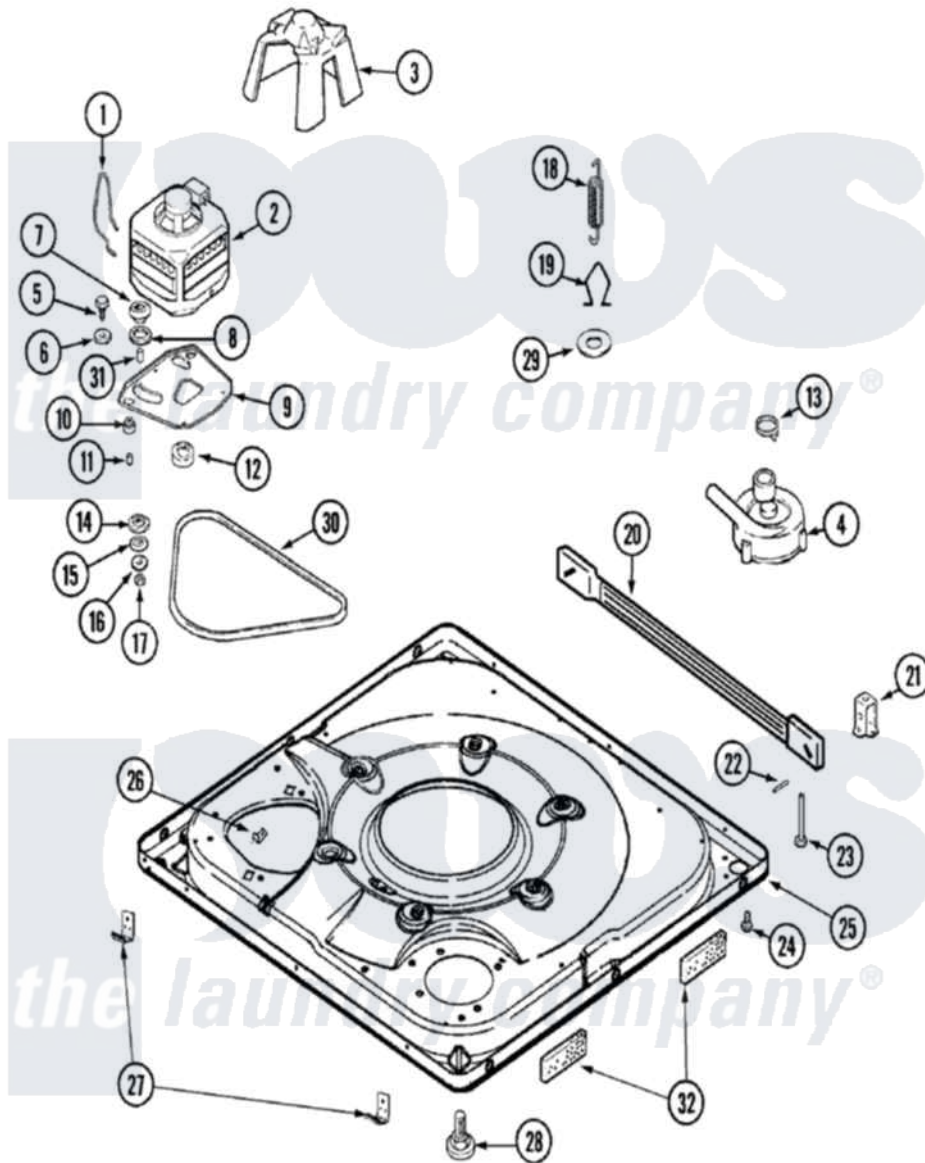

Maytag MAV6260AWW 01 - BASE

Maytag [Residential Maytag MAV6260AWW Washer Parts](#) Parts Diagram 01 - BASE
 Click on the part number to view part

Item	Original Part Number	Replaced By	Status	Part Description
1	22004376			Spring, Motor Pivot
2	21001506	21001950		MoTor, 2SP 1/2hp 120V/60Hz Hi-Tor
"	22004297	21001950		MoTor, 2SP 1/2hp 120V/60Hz Hi-Tor
"	21001750	21001950		MoTor, 2SP 1/2hp 120V/60Hz Hi-Tor
3	22002019			Screw, Wire Clip To Motor Cnt
"	22002721			Shield, Motor
4	22004055	8534097		Screw
"	21001873	35-6780		Pump-Water
"	22003438			Sleeve, Pump
5	25-7833	21001977		Screw
6	25-7834			Washer, Motor/Base Screw
7	33-9946			Isolator, Motor
8	35-3570			Washer, Motor Pivot
9	35-2065			Pad, Motor Plate

"	21001366	21001783	Plate And Screw Assembly
"	22003817	3370225	Screw
10	22004348		Slide, Motor Pivot
"	35-3646		Isolator, Motor Plate
"	35-3571		Slide, Motor Pivot
11	25-7831		Spacer, Mounting
12	33-9946		Isolator, Motor
13	22003596	285655	Clamp, Hose
14	35-3571		Slide, Motor Pivot
15	33-9967		Washer, Motor Isolator
16	25-7047		Washer, Flat
17	25-7325	Y707702	Locknut
18	21001598		Spring, Suspension
19	21001166		Hook, Suspension Spring
20	21001754	21001881	Bar, Stabilizer
21	35-2046		Bracket, Stabilizer
22	35-2052		Pin, Stabilizer
23	35-3020	22004469	Leg And Foot Self Stabalizing
24	33002190		SCrew, C BraCe, BraCket, Cabinet
25	22003390		Base
"	22003817	3370225	Screw
26	25-7845		Speednut, Motor
27	22004045		Clip, Lower Front Panel
"	33002190		SCrew, C BraCe, BraCket, Cabinet
"	22002239		Clip, Front Panel
28	35-3507	25001119	Foot And Pad Assembly
29	Y25-7951		Washer, Suspension Hook
30	22003483		Belt, Drive
31	25-7830		Spacer
32	22002782		Pad, Foam