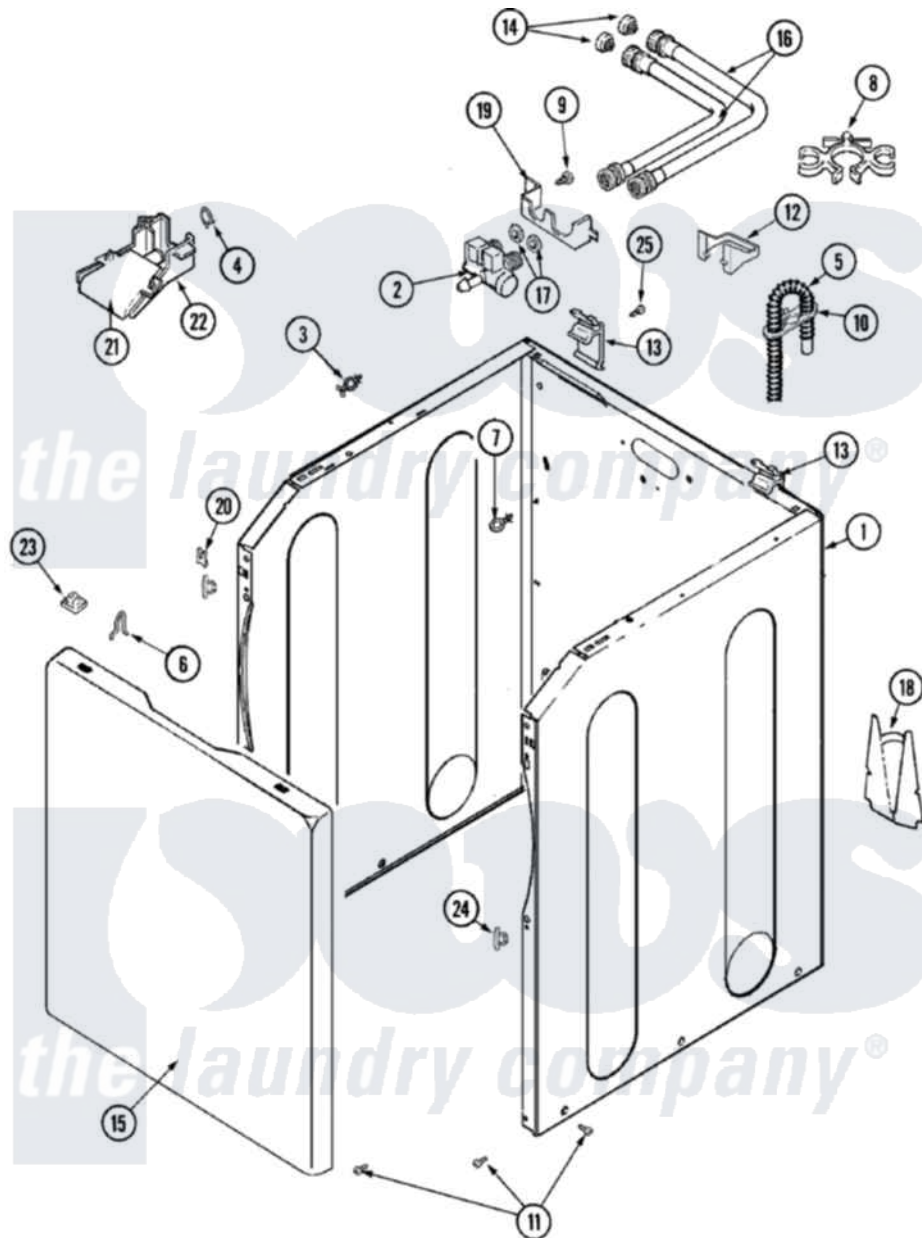

Maytag MAV6260AWW 02 - CABINET

Maytag [Residential Maytag MAV6260AWW Washer Parts](#) Parts Diagram 02 - CABINET

[Click on the part number to view part](#)

Item	Original Part Number	Replaced By	Status	Part Description
1	22003553			Cabinet Assembly
"	22002839			Brace, Cabinet
"	33002190			SCrew, C BraCe, BraCket, Cabinet
"	22002840			Brace, Cabinet
2	22004333			Water Valve 60/40
"	22003384			Valve, Water
3	22003298			Retainer, Wire
4	22002838	285655		Clamp, Hose
5	22003410			Hose, Drain
"	22003596	285655		Clamp, Hose
"	12001586	76660		Break-Sphn
6	25-7220			Clip, Cabinet Top
7	22003086			Clip, Air Dome Hose
8	22002765			Clip, Hose
9	22003735			Screw, No.10-16 x 1/2 Ab Truss

10	22003814		Retainer, Drain Hose
11	22003409	213007	Xfor Cabinet See Cabinet, Back
12	22003429		Retainer, Fill Hose
13	22003367	22004095	Hinge, Plastic
14	200961	12001413	Strainer And Washer Kit
15	22002737		Panel, Front
16	33-7891	89503	Hose-Inlet
"	35-3401		Inlet Hose Assembly
17	Y013783		Washer, Inlet Hose
18	33002190		SCrew, C BraCe, BraCket, Cabinet
"	22002704		Cover, Drain Hose
19	22003376		Bracket, Water Valve
20	213280	204439	Screw And Fstner Assembly
21	22003374		Upper Water Injector, Flume
22	22004053		Lower Injector, Flume
23	22002013		Stop, Shipping
24	22002965	Y12001702	Kit- Plast
25	22001995		Screw Note: Screw, Tumbler Front And Shroud
26	Y013783		Washer, Inlet Hose
27	22002960		Strainer, Washer Inlet
28	33001245		Screw---NA
"	33002388		Washer
30	35-2890	8539404	Tie-Wire