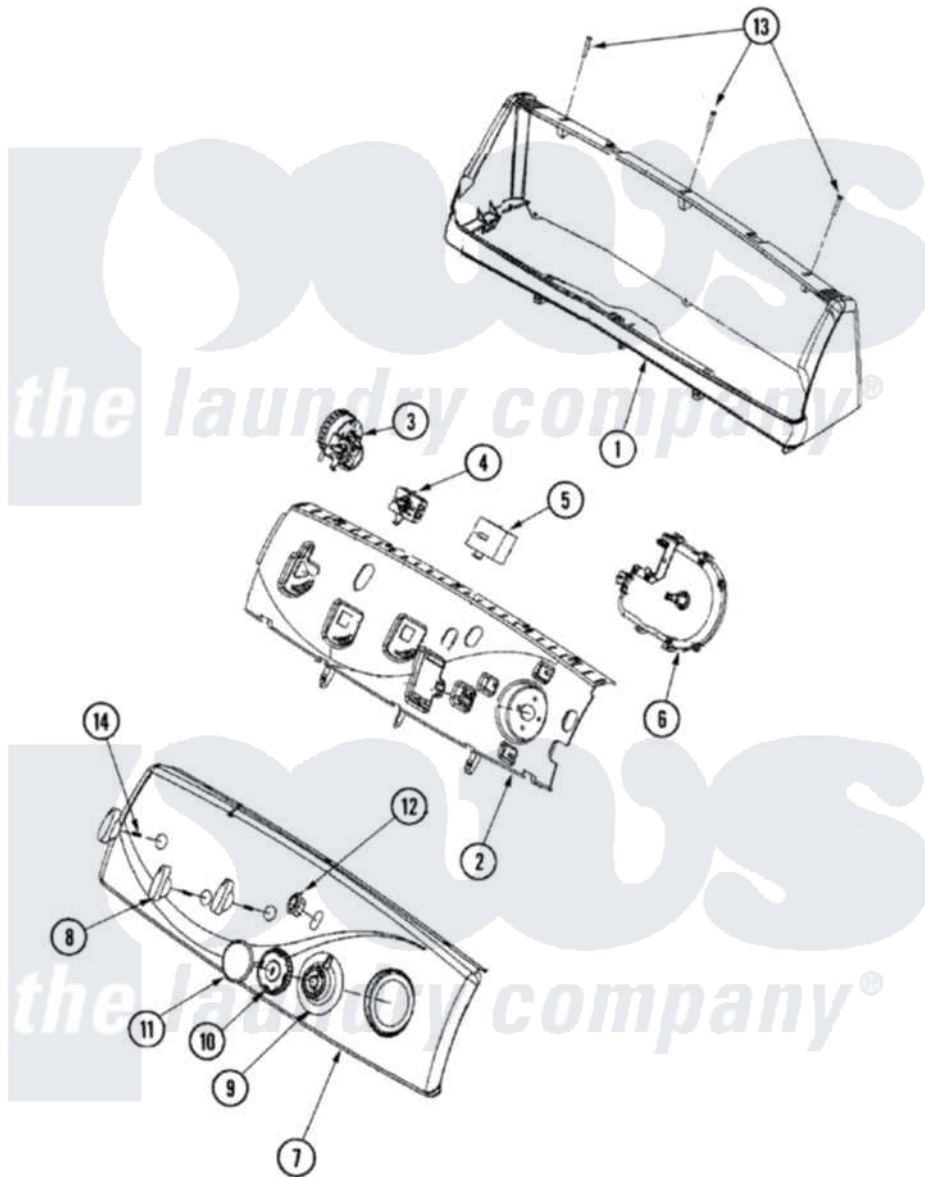

Maytag MAV6260AWW 03 - CONTROL PANEL

Maytag [Residential Maytag MAV6260AWW Washer Parts](#) Parts Diagram 03 - CONTROL PANEL
 Click on the part number to view part

Item	Original Part Number	Replaced By	Status	Part Description
1	22003960		Not Available	CONSOLE HOUSING (WHT)
2	22003955			Switch Support
3	22004188			Switch, 4 Position Pressure
"	22003962	22004188		Switch, 4 Position Pressure
4	22003961			4 Position Rotary Temp Switch
5	22004006			3 Position Rotary Speed Switch
6	22004189			Timer
"	Y22004007	22004189		Timer
"	33002917			Screw, No.10-16
7	22004016			Facia, Control Panel
8	22003987			Control Knob White
9	22003953	22004165		Timer Dial Skirt
10	22003993			Timer Knob
11	22003989			Timer Cap White
12	22003977	74010226		Switch, Rocker W/Shield