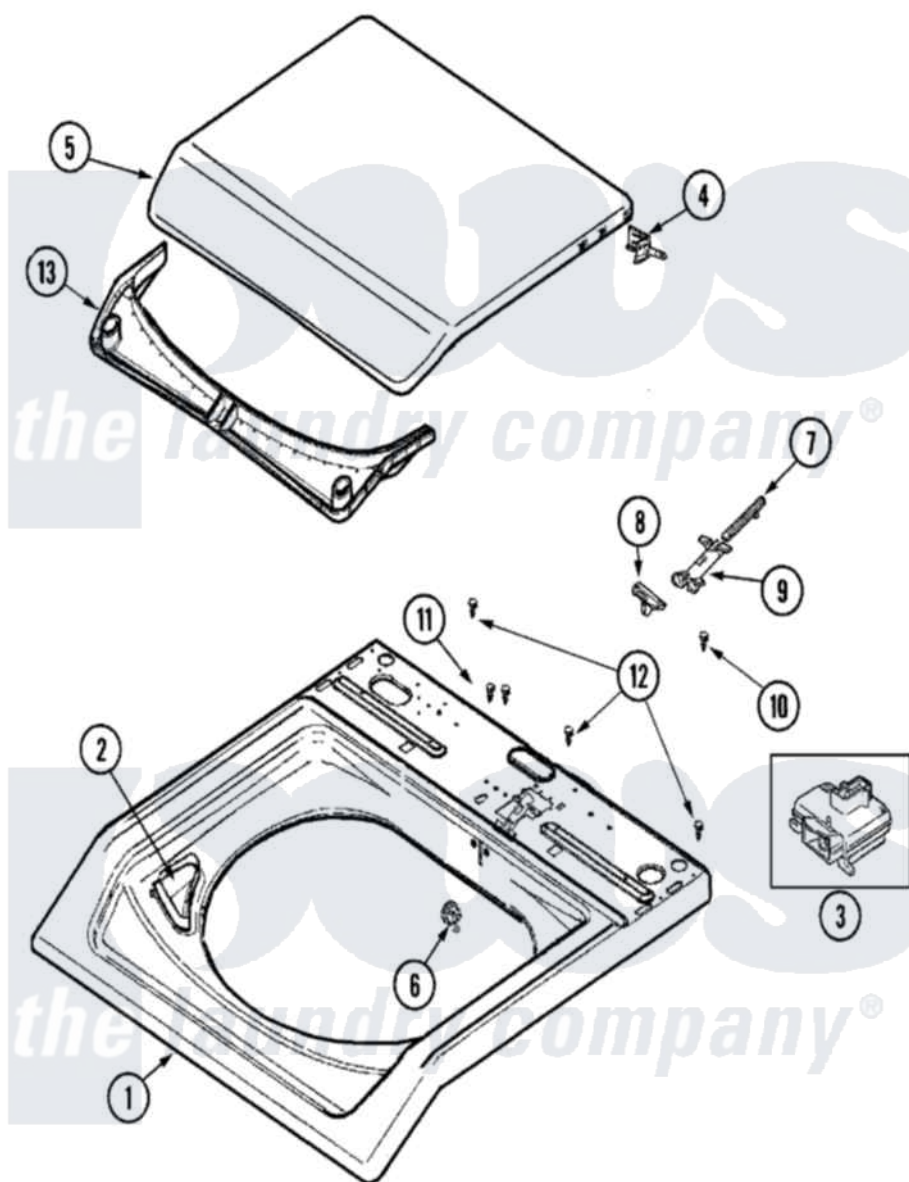

Maytag MAV6260AWW 05 - TOP

Maytag [Residential Maytag MAV6260AWW Washer Parts](#) Parts Diagram 05 - TOP
 Click on the part number to view part

Item	Original Part Number	Replaced By	Status	Part Description
1	22003468			Cover, Top
2	22004381			Bleach Cup
"	22002835			Cup, Bleach
3	22003804			Lid Switch
4	22002751			Hinge Pin
5	22004063			Lid As Pack Phase Iii
6	22002753			Bushing, Hinge
7	22002754			Plunger
8	22003941			Lid Cam
9	22002757			Guide Tube
10	2016090			Screw, Lid Switch To Bracket
11	22003217	3370225		Screw
12	33001855	33002917		Screw, No.10-16
13	22002967			Condensate Seal