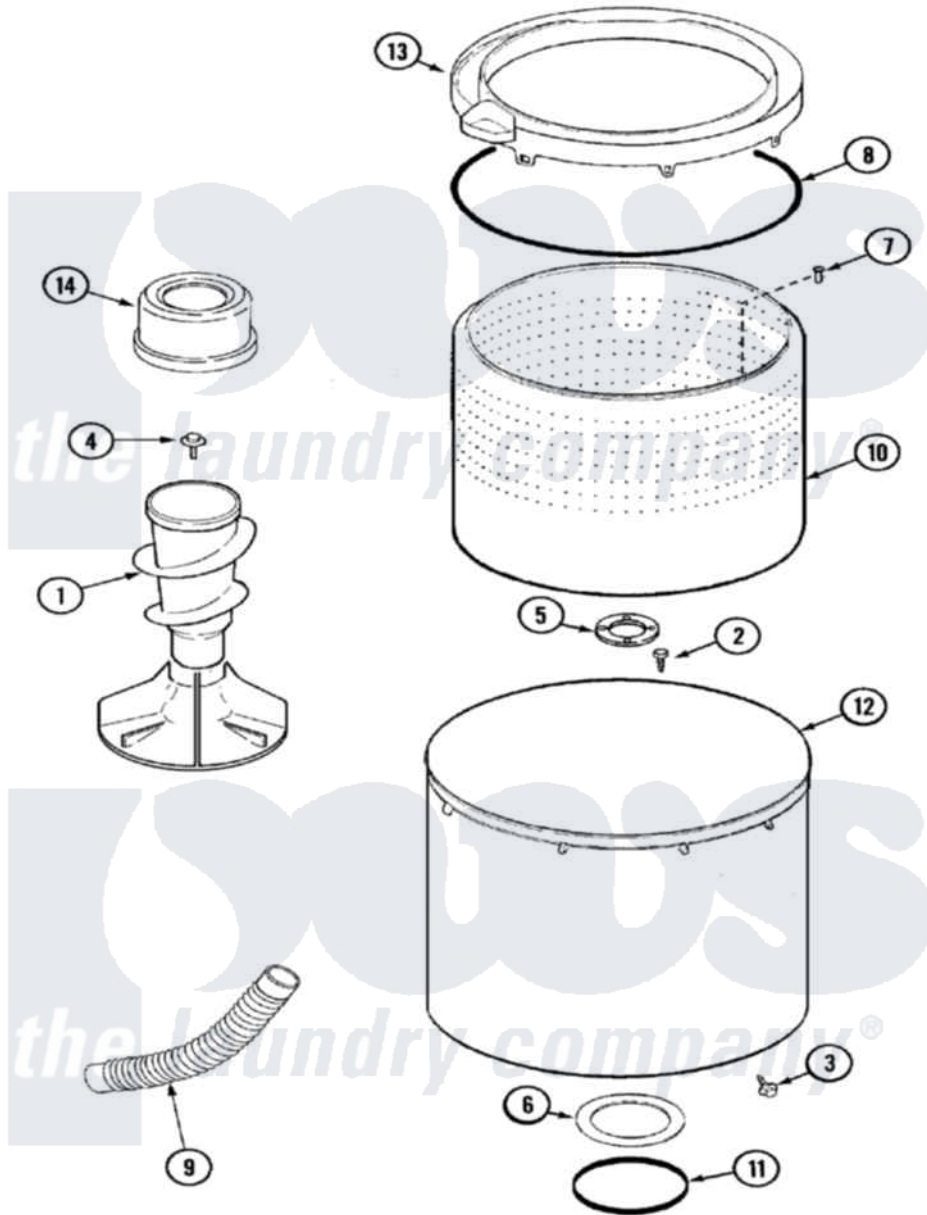

Maytag MAV6260AWW 07 - TUB

Maytag [Residential Maytag MAV6260AWW Washer Parts](#) Parts Diagram 07 - TUB
 Click on the part number to view part

Item	Original Part Number	Replaced By	Status	Part Description
1	22004042			Agitator/Auger Assembly
2	22003647	3400504		Screw
3	22002933			Screw
4	25-7948	W10309247		Screw
5	22003434			Gasket, Hub/Bottom Isolator
6	35-3686			Gasket, Tub To Housing
7	22003647	3400504		Screw
8	35-2328			Seal, Tub Top
9	22003285			Hose, Tub To Pump
10	22003647	3400504		Screw
"	22003430			Washer, Nylon
"	22002741			Spinner Assembly, Plastic
11	35-3685			Gasket, Basket To Centerpost
12	22003237	22003422		Hose, Air Dome
"	22002742			Tub Assembly
13	12002452			Tub Cover/Bleach Cup Kit

"	22002736	22004385	Tub Cover
14	22003984		Softener Dispenser Assembly
"	21001905		Dispenser, Fabric
15	22003458	22004398	Tub Block