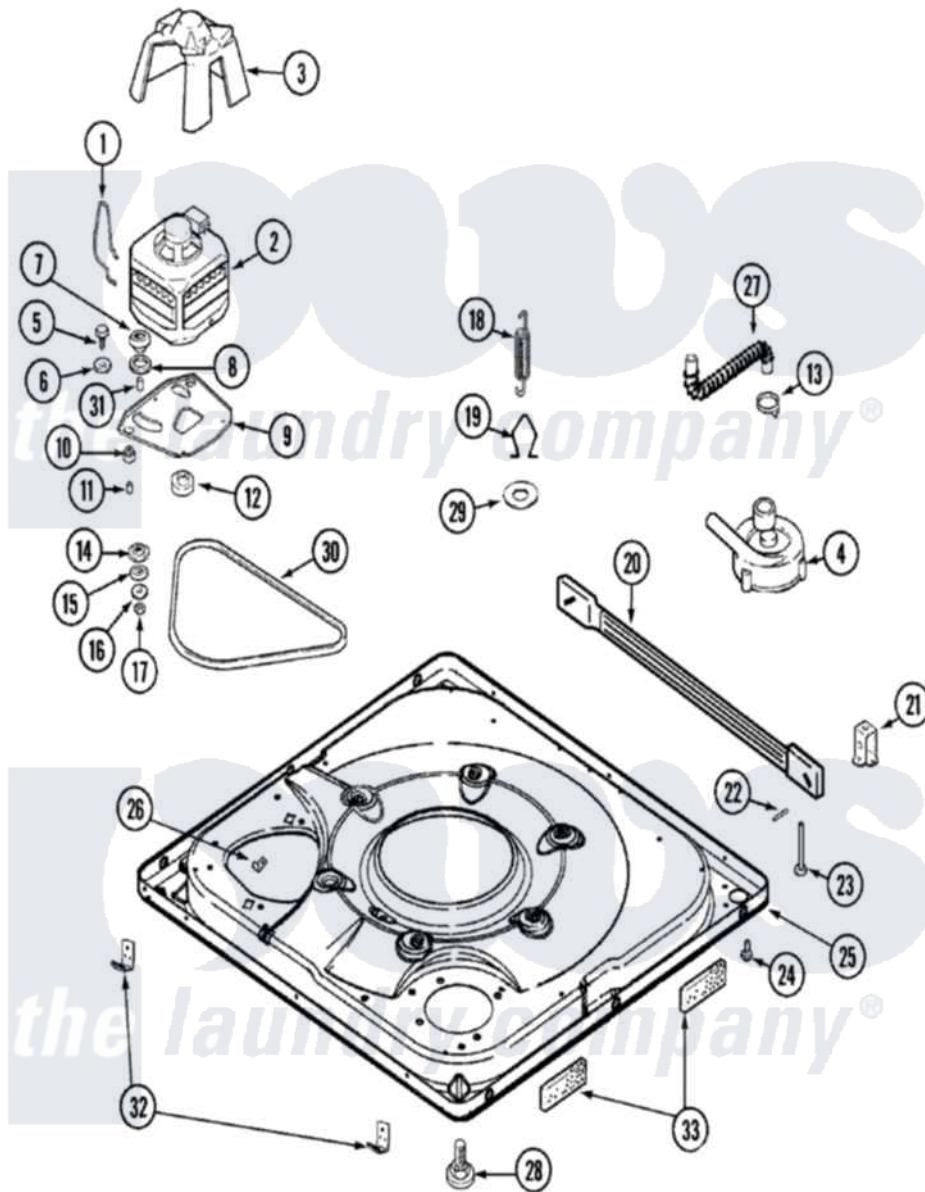

Maytag MAV6300AGW 01 - BASE

Maytag [Residential Maytag MAV6300AGW Washer Parts](#) Parts Diagram 01 - BASE
 Click on the part number to view part

Item	Original Part Number	Replaced By	Status	Part Description
1	21001110	22004376		Spring, Motor Pivot
2	22003535	22003712		Motor, Export
3	33002190			SCrew, C BraCe, BraCket, Cabinet
"	22002721			Shield, Motor
4	22003438			Sleeve, Pump
"	22004055	8534097		Screw
"	21001873	35-6780		Pump-Water
5	25-7833	21001977		Screw
6	25-7834			Washer, Motor/Base Screw
7	33-9946			Isolator, Motor
8	35-3570			Washer, Motor Pivot
9	21001366	21001783		Plate And Screw Assembly
"	35-2065			Pad, Motor Plate
10	35-3646			Isolator, Motor Plate
"	22004348			Slide, Motor Pivot
11	25-7831			Spacer, Mounting

12	22004297	21001950	MoTor, 2SP 1/2hp 120V/60Hz Hi-Tor
"	33-1171	21001833	Pulley, Motor
"	25-7117		Set Screw
13	22002853	285655	Clamp, Hose
14	35-3571		Slide, Motor Pivot
15	33-9967		Washer, Motor Isolator
16	25-7047		Washer, Flat
17	22004193		Nut, Lock
18	21001598		Spring, Suspension
19	21001166		Hook, Suspension Spring
20	21001754	21001881	Bar, Stabilizer
21	35-2046		Bracket, Stabilizer
22	35-2052		Pin, Stabilizer
23	35-3020	22004469	Leg And Foot Self Stabilizing
25	22003390		Base
26	25-7845		Speednut, Motor
27	22003285		Hose, Tub To Pump
28	35-3507	25001119	Foot And Pad Assembly
29	Y25-7951		Washer, Suspension Hook
30	35-2279		Belt, Drive
31	25-7830		Spacer
32	22002966	692771	Nut, Idler Bracket To Base
"	22002239		Clip, Front Panel
"	33002190		SCrew, C BraCe, BraCket, Cabinet
33	22002782		Pad, Foam