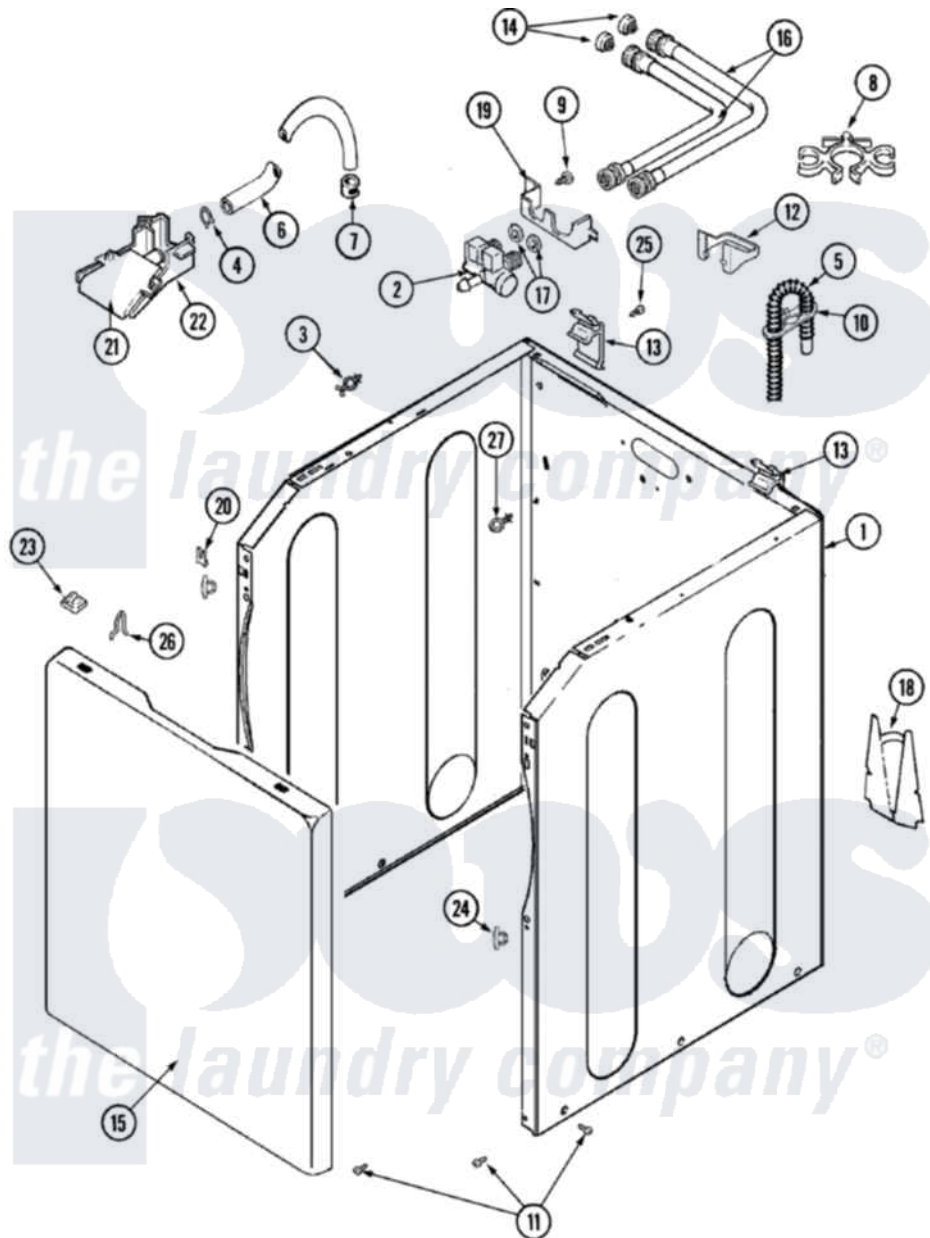

Maytag MAV6300AGW 02 - CABINET

Maytag [Residential Maytag MAV6300AGW Washer Parts](#) Parts Diagram 02 - CABINET

[Click on the part number to view part](#)

| Item | Original Part Number | Replaced By | Status | Part Description |
|------|--------------------------|--------------------------|--------|----------------------------------|
| 1 | 22003418 | | | Energy Guide Hang Tag |
| " | 22003553 | | | Cabinet Assembly |
| " | 33002190 | | | SCrew, C BraCe, BraCket, Cabinet |
| 2 | 22003551 | | | Valve, Water |
| 3 | 22002852 | 22003298 | | Retainer, Wire |
| 4 | 22002838 | 285655 | | Clamp, Hose |
| 5 | 22003410 | | | Hose, Drain |
| " | 22003596 | 285655 | | Clamp, Hose |
| 6 | 22002761 | | | Hose, Injector |
| 7 | 216169 | 596669 | | Clamp, Manifold |
| 8 | 22002765 | | | Clip, Hose |
| 9 | 33002190 | | | SCrew, C BraCe, BraCket, Cabinet |
| 10 | 22002701 | 22003814 | | Retainer, Drain Hose |
| 11 | 22003409 | 213007 | | Xfor Cabinet See Cabinet, Back |