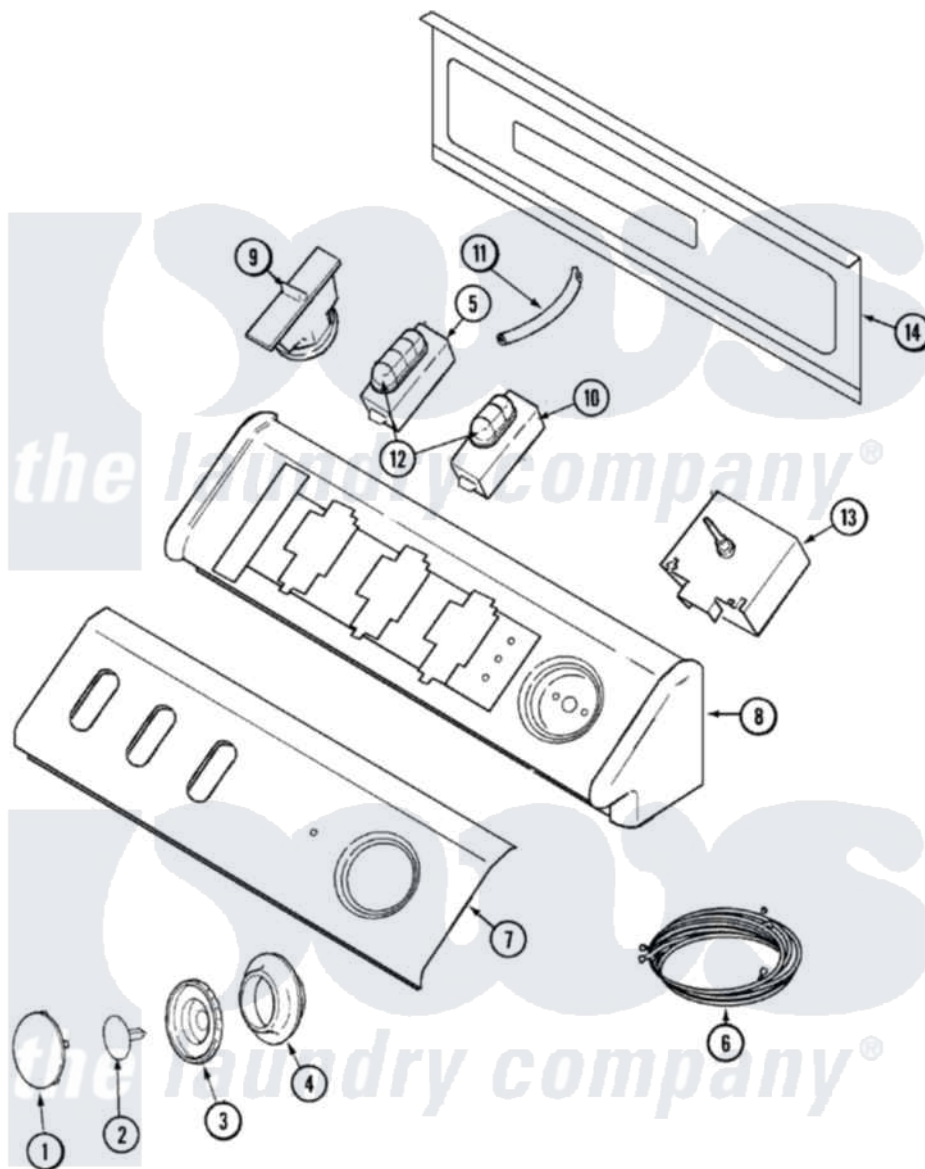

# Maytag MAV6300AGW 03 - CONTROL PANEL

Maytag [Residential Maytag MAV6300AGW Washer Parts](#) Parts Diagram 03 - CONTROL PANEL

[Click on the part number to view part](#)

Item	Original Part Number	Replaced By	Status	Part Description
1	<a href="#">22001664</a>			Timer Knob Insert/Cap
2	<a href="#">22002997</a>			Pin, Locking
3	22002996	<a href="#">22003952</a>		Knob, Timer
4	22002995		Not Available	SKIRT, TIMER KNOB (WHT)
5	<a href="#">22003525</a>			Switch, Temp.
6	<a href="#">22003524</a>			Harness, Wire
7	22003522		Not Available	PANEL, CONTROL
8	22002925	<a href="#">3370225</a>		Screw
"	22002964		Not Available	CONSOLE (WHT)
"	<a href="#">33002256</a>			Seal, Cabinet
9	<a href="#">22002705</a>			Switch, Pressure
"	22003461		Not Available	PAD, PRESSURE SWITCH
10	<a href="#">22003588</a>			Switch, 4 Button
11	22002530		Not Available	DETERGENT, 360Z POWDER LAUNDRY
12	<a href="#">22001789</a>			Button, Switch
"	<a href="#">22001788</a>			Button, Switch

13	<a href="#">22003523</a>		Timer
14	<a href="#">22002406</a>		Plug, Hole
"	Y22002339	<a href="#">8534058</a>	Screw
"	<a href="#">33002253</a>		Back, Console Panel
15	22003550	Not Available	MANUAL, USE & CARE (TRI)
"	16009485	Not Available	MANUAL, SERVICE-NO REFUND