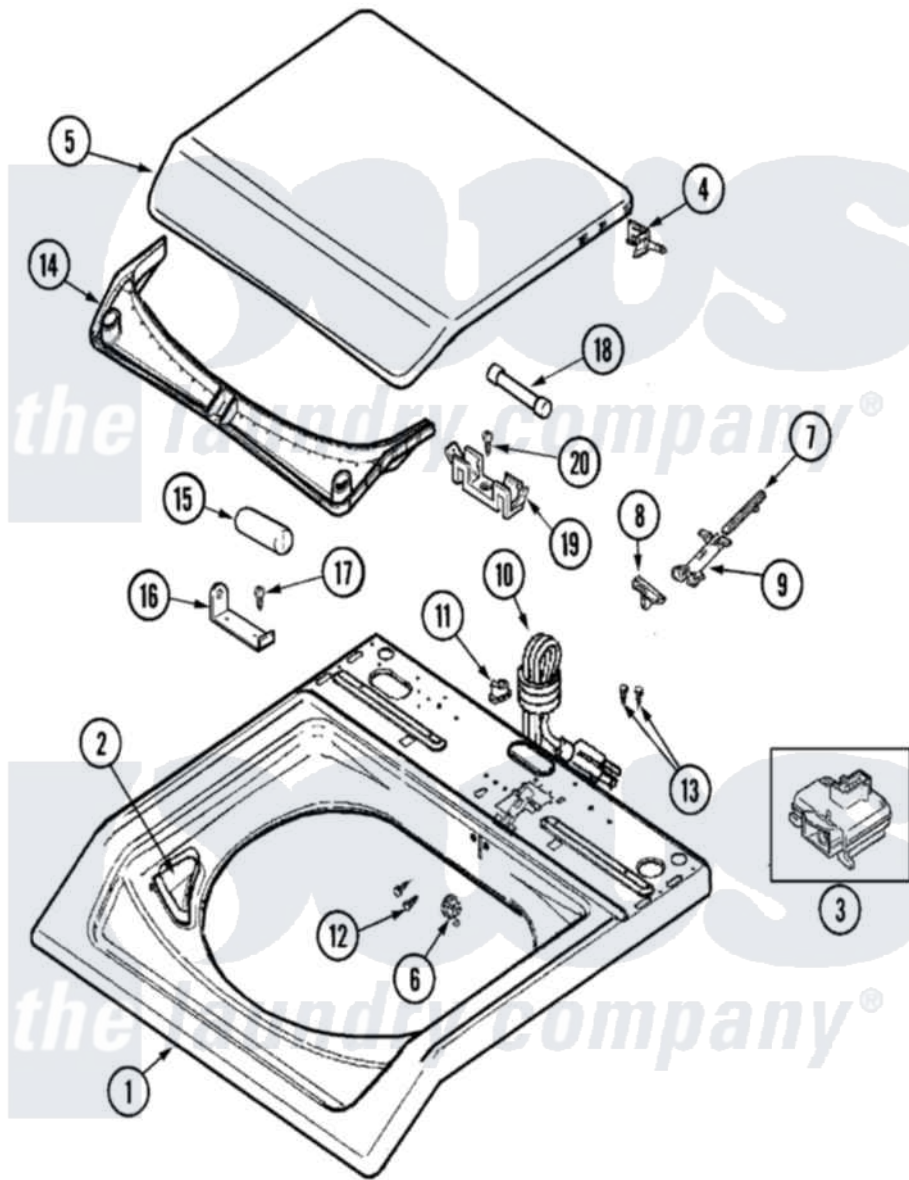

Maytag MAV6300AGW 04 - TOP

Maytag [Residential Maytag MAV6300AGW Washer Parts](#) Parts Diagram 04 - TOP
 Click on the part number to view part

Item	Original Part Number	Replaced By	Status	Part Description
1	22003468			Cover, Top
2	22002835			Cup, Bleach
3	22003804			Lid Switch
4	22002751			Hinge Pin
5	22002872		Not Available	LID, WASHER (WHT-W/MEDALLION)
6	22002753			Bushing, Hinge
7	22002754			Plunger
8	22002755	22003941		Lid Cam
9	22002757			Guide Tube
10	22003540			Cord, Power
"	22003541	22004404		Cord Adapter
"	22003542			Adapter 10 Amp
"	22003543			Adapter 10 Amp
11	216183			Grommet, Cord Export
12	2016090			Screw, Lid Switch To Bracket
13	Y705026	3370225		Screw

14	22002967		Condensate Seal
15	22001857	201101	Capacitor
16	22001396		Clip, Capacitor
17	211294	90767	Screw, 8A X 3/8 HeX Washer Head Tapping
18	22001920		Fuse
19	22001921	10091101	Block-Fuse
20	22003538	693995	Screw, Hex Head