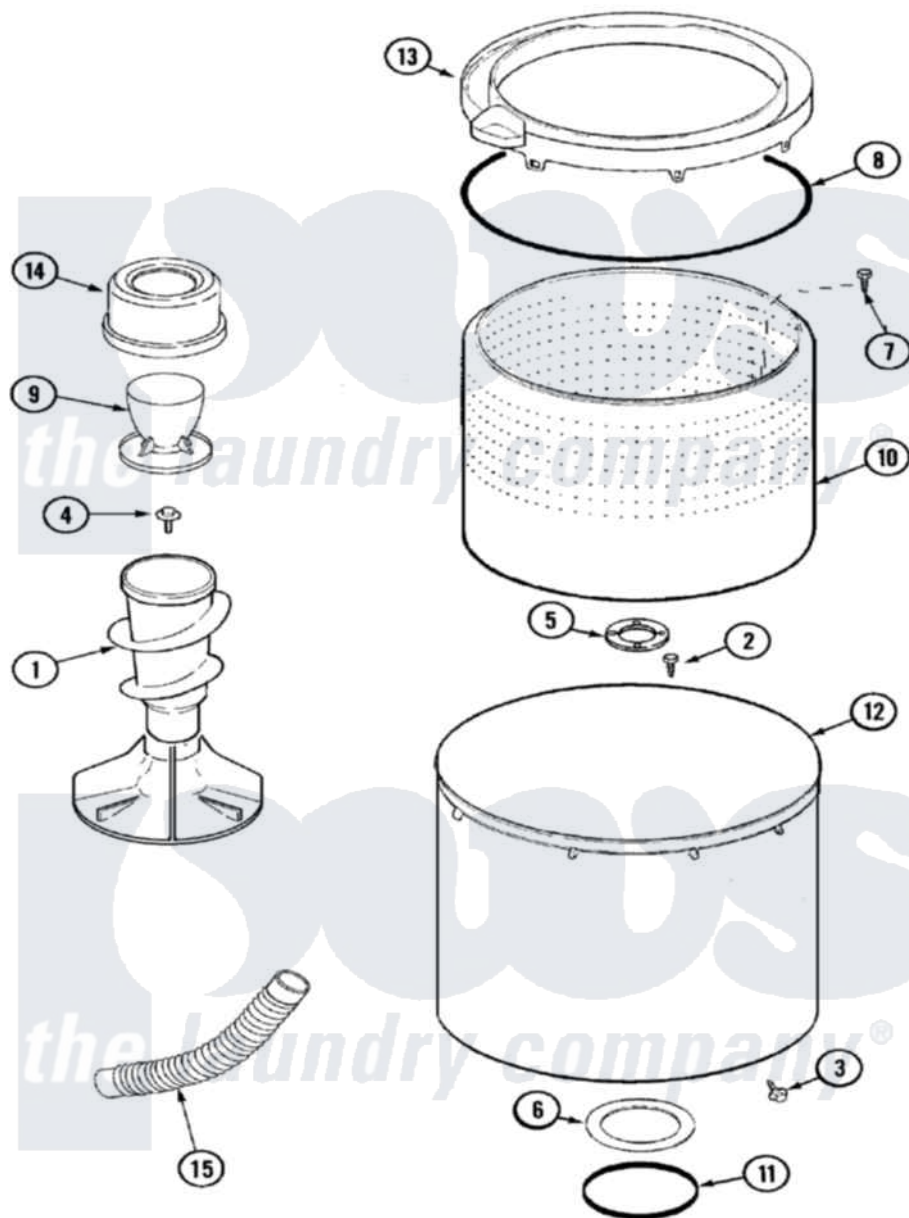

# Maytag MAV6300AGW 06 - TUB

Maytag Residential Maytag MAV6300AGW Washer Parts Parts Diagram 06 - TUB  
 Click on the part number to view part

Item	Original Part Number	Replaced By	Status	Part Description
1	<a href="#">22001821</a>			Agitator Auger And Base Assembly
"	22003383	<a href="#">22004042</a>		Agitator/Auger Assembly
2	21001510	<a href="#">22002947</a>		Bolt, Tub
3	<a href="#">22002933</a>			Screw
4	25-7948	<a href="#">W10309247</a>		Screw
5	<a href="#">35-3685</a>			Gasket, Basket To Centerpost
6	<a href="#">35-3686</a>			Gasket, Tub To Housing
7	25-7967	<a href="#">3400504</a>		Screw
8	<a href="#">35-2328</a>			Seal, Tub Top
9	21001599	<a href="#">21001905</a>		Dispenser, Fabric
"	22002769	<a href="#">22002758</a>		Dispenser Assembly, Fab. Soft Sub
10	<a href="#">22002741</a>			Spinner Assembly, Plastic
11	<a href="#">35-2978</a>			Seal, Tub/Housing
12	<a href="#">22002742</a>			Tub Assembly
13	22002736	<a href="#">22004385</a>		Tub Cover

14	<a href="#">22002758</a>		Dispenser Assembly, Fab. Soft Sub
15	<a href="#">22003285</a>		Hose, Tub To Pump
16	22003458	<a href="#">22004398</a>	Tub Block