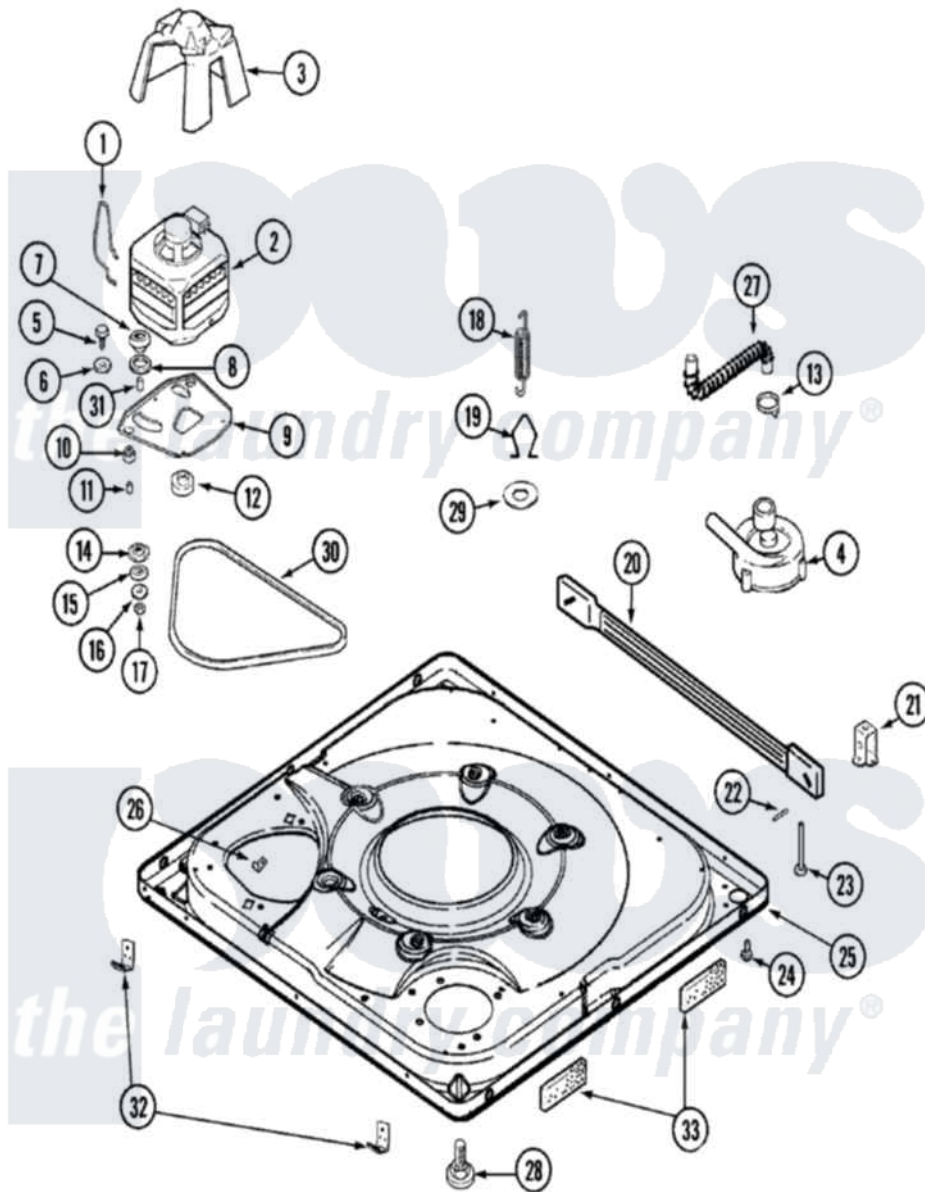

# Maytag MAV6300AWQ 01 - BASE

Maytag [Residential Maytag MAV6300AWQ Washer Parts](#) Parts Diagram 01 - BASE  
 Click on the part number to view part

Item	Original Part Number	Replaced By	Status	Part Description
1	21001110	<a href="#">22004376</a>		Spring, Motor Pivot
2	21001516	<a href="#">21001950</a>		MoTor, 2SP 1/2hp 120V/60Hz Hi-Tor
3	<a href="#">22002721</a>			Shield, Motor
"	<a href="#">33002190</a>			SCrew, C BraCe, BraCket, Cabinet
4	21001906	<a href="#">35-6465</a>		Pump Assem
"	22004055	<a href="#">8534097</a>		Screw
"	21001873	<a href="#">35-6780</a>		Pump-Water
"	<a href="#">22003438</a>			Sleeve, Pump
5	25-7833	<a href="#">21001977</a>		Screw
6	<a href="#">25-7834</a>			Washer, Motor/Base Screw
7	<a href="#">33-9946</a>			Isolator, Motor
8	<a href="#">35-3570</a>			Washer, Motor Pivot
9	21001366	<a href="#">21001783</a>		Plate And Screw Assembly
"	<a href="#">35-2065</a>			Pad, Motor Plate
10	<a href="#">35-3646</a>			Isolator, Motor Plate