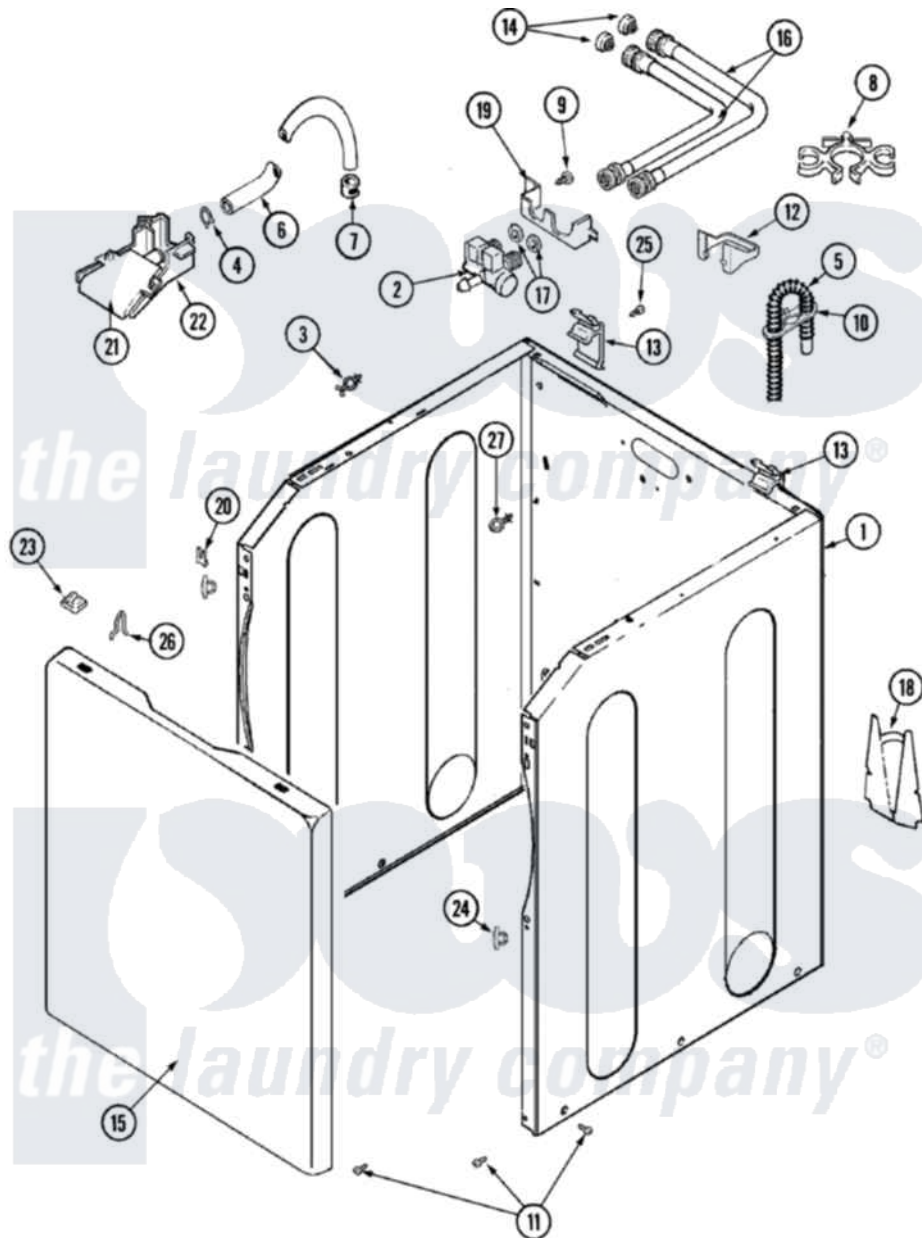

Maytag MAV6300AWQ 03 - CABINET (SER PRE 18 & AFTER)

Maytag Residential Maytag MAV6300AWQ Washer Parts Parts Diagram 03 - CABINET (SER PRE 18 & AFTER)
 Click on the part number to view part

Item	Original Part Number	Replaced By	Status	Part Description
1	22002839			Brace, Cabinet
"	22002840			Brace, Cabinet
"	33002190			SCrew, C BraCe, BraCket, Cabinet
"	22003554			Cabinet Assembly
"	22003496			Energy Tag
2	22003384			Valve, Water
3	22002852	22003298		Retainer, Wire
4	22002838	285655		Clamp, Hose
5	22003410			Hose, Drain
"	22003596	285655		Clamp, Hose
6	22002761			Hose, Injector
7	216169	596669		Clamp, Manifold
8	22002765			Clip, Hose
9	33002190			SCrew, C BraCe, BraCket, Cabinet
10	22002701	22003814		Retainer, Drain Hose

11	22003409	213007	Xfor Cabinet See Cabinet, Back
12	22003429		Retainer, Fill Hose
13	22003367	22004095	Hinge, Plastic
14	200961	12001413	Strainer And Washer Kit
15	33002190		SCrew, C BraCe, BraCket, Cabinet
"	22002854	22003512	Insulation, Cabinet
"	22002293	22003511	Insulation
"	Y22002738		Panel, Front
16	22002763	12001900	Kit-Inlet Hose Assembly
"	22002764	12001901	Kit-Inlet Hose Assembly
17	Y013783		Washer, Inlet Hose
18	33002190		SCrew, C BraCe, BraCket, Cabinet
"	22002704		Cover, Drain Hose
19	22003376		Bracket, Water Valve
20	22002748	204439	Screw And Fstner Assembly
21	22003374		Upper Water Injector, Flume
22	22003375	22004053	Lower Injector, Flume
23	22002013		Stop, Shipping
24	22002965	Y12001702	Kit- Plast
25	22001995		Screw Note: Screw, Tumbler Front And Shroud
26	25-7220		Clip, Cabinet Top
27	22003086		Clip, Air Dome Hose
28	35-2890	8539404	Tie-Wire
"	33001245		Screw---NA
"	33002388		Washer
"	Y013783		Washer, Inlet Hose
"	22002960		Strainer, Washer Inlet