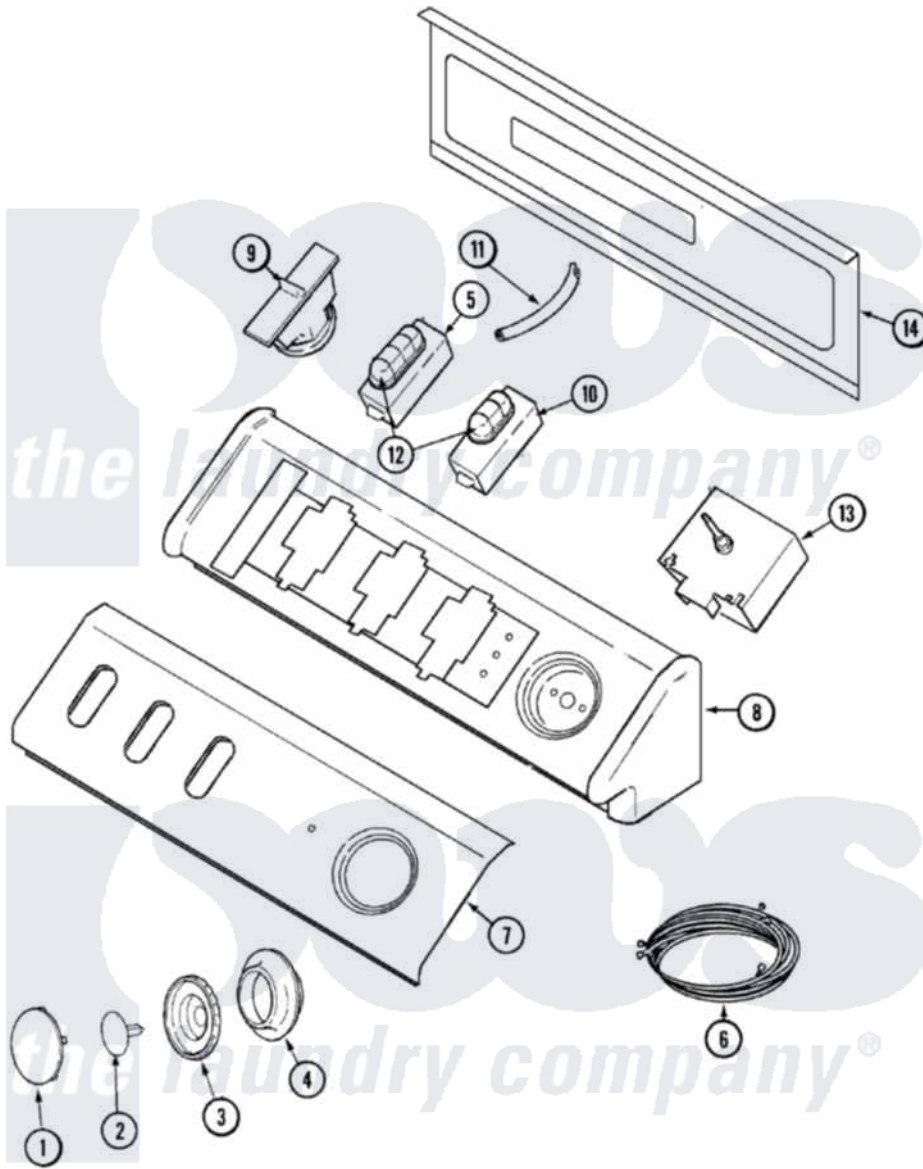

Maytag MAV6300AWQ 04 - CONTROL PANEL

Maytag [Residential Maytag MAV6300AWQ Washer Parts](#) Parts Diagram 04 - CONTROL PANEL
 Click on the part number to view part

Item	Original Part Number	Replaced By	Status	Part Description
1	33002347			Timer Knob Insert/Cap
2	211605			Bezel, Timer Dial
"	22002997			Pin, Locking
3	22002996	22003952		Knob, Timer
4	22003005	27001191		Skirt, Timer Knob
5	22003006			Switch,
6	22003381			Harness, Main
7	22003400		Not Available	PANEL, CONTROL (BSQ)
"	22003399		Not Available	PANEL, CONTROL (WHT)---NA
8	22002925	3370225		Screw
"	33002327	37001115		Console
9	22002804			Switch, Pressure
"	22003461		Not Available	PAD, PRESSURE SWITCH
10	22003388			Switch, 3 Pos. Option
11	22003422			Hose, Air Dome
"	22003237	22003422		Hose, Air Dome

12	22002698	22003875	Button- SW
"	22002697		Button, Switch
13	22003393		Timer
14	22002529	Not Available	CONSOLE BACK PANEL
"	Y22002339	8534058	Screw
15	16009485	Not Available	MANUAL, SERVICE-NO REFUND
"	22003472	22003866	User Guide