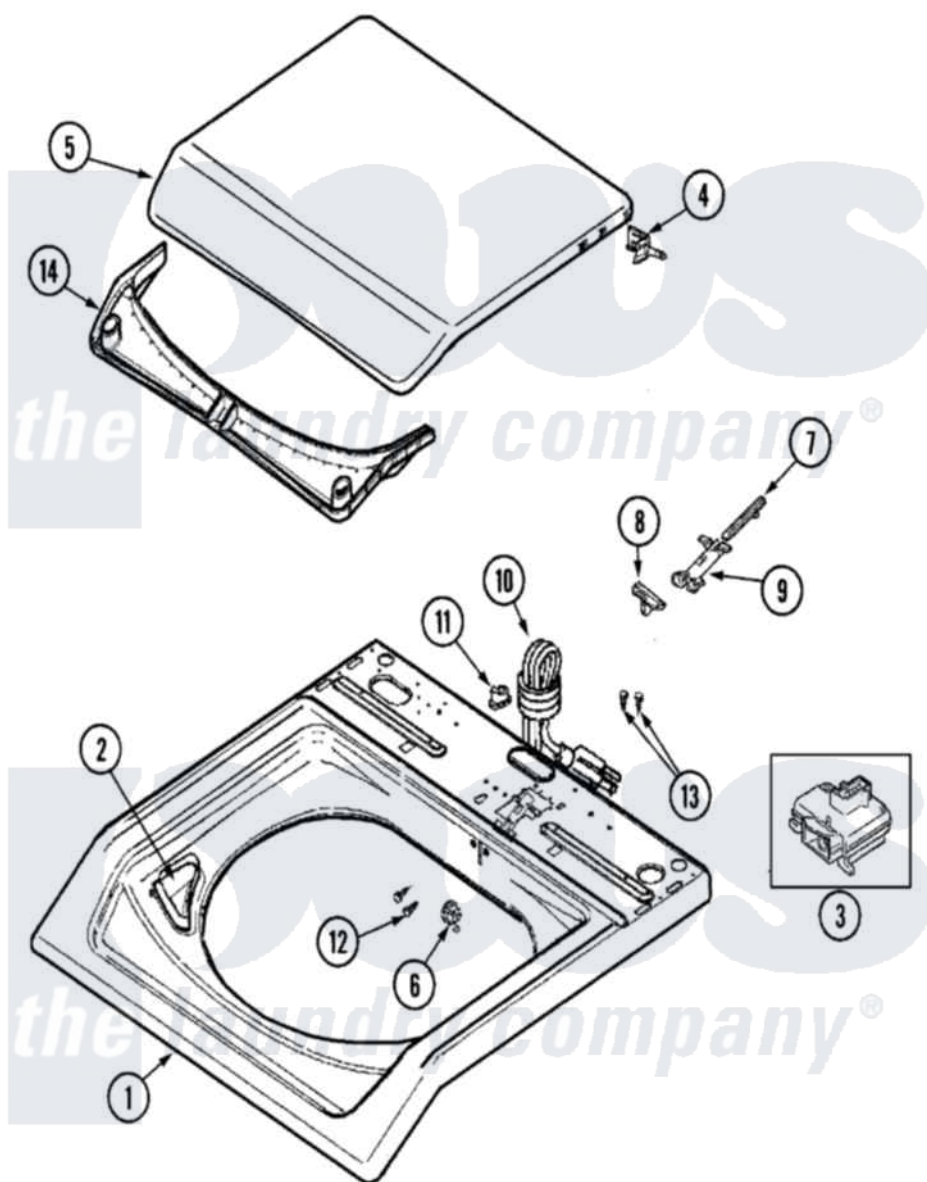

# Maytag MAV6300AWQ 05 - TOP

Maytag [Residential Maytag MAV6300AWQ Washer Parts](#) Parts Diagram 05 - TOP  
 Click on the part number to view part

Item	Original Part Number	Replaced By	Status	Part Description
1	<a href="#">22002740</a>			Cover, Top
"	<a href="#">22003469</a>			Cover, Top
"	22003367	<a href="#">22004095</a>		Hinge, Plastic
2	<a href="#">22002835</a>			Cup, Bleach
3	<a href="#">22003804</a>			Lid Switch
4	<a href="#">22002752</a>			Hinge Pin
5	<a href="#">22002871</a>			Lid, Washer
6	<a href="#">22002753</a>			Bushing, Hinge
7	<a href="#">22002754</a>			Plunger
8	22002756	<a href="#">22003942</a>		Lid Cam
9	<a href="#">22002757</a>			Guide Tube
10	22003061	<a href="#">22003062</a>		Cord, Power
11	33002053	<a href="#">211881</a>		Grommet, Cord Part Not Used- Gas Models Only
12	<a href="#">2016090</a>			Screw, Lid Switch To Bracket
13	Y705026	<a href="#">3370225</a>		Screw
14	<a href="#">22002766</a>			Condensate Seal