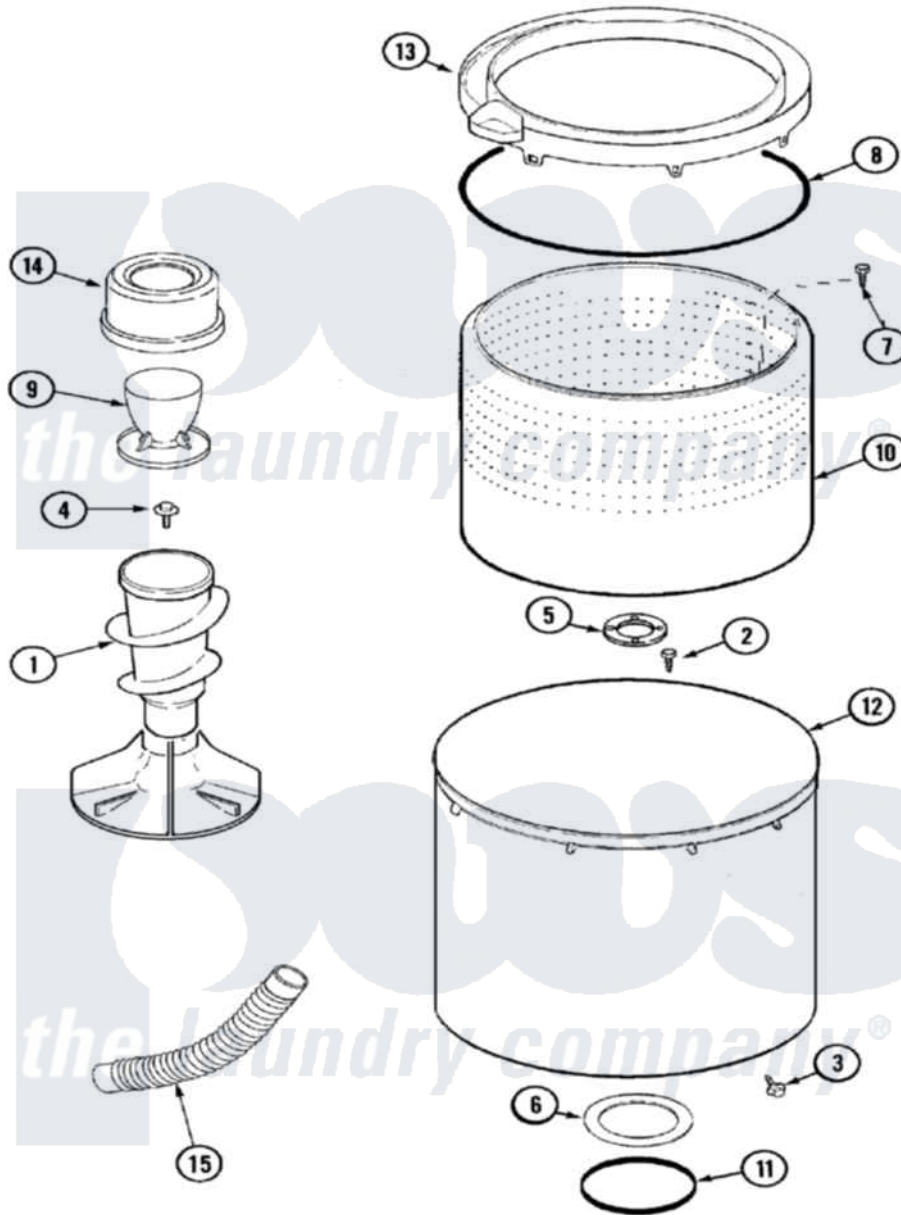

Maytag MAV6300AWQ 07 - TUB

Maytag Residential Maytag MAV6300AWQ Washer Parts Parts Diagram 07 - TUB
 Click on the part number to view part

Item	Original Part Number	Replaced By	Status	Part Description
1	22003518	22004042		Agitator/Auger Assembly
"	22004042			Agitator/Auger Assembly
"	22003383	22004042		Agitator/Auger Assembly
2	21001510	22002947		Bolt, Tub
3	22002933			Screw
4	25-7948	W10309247		Screw
5	35-3685			Gasket, Basket To Centerpost
6	35-3686			Gasket, Tub To Housing
7	22003647	3400504		Screw
8	35-2328			Seal, Tub Top
9	22002769	22002758		Dispenser Assembly, Fab. Soft Sub
"	21001599	21001905		Dispenser, Fabric
10	22002741			Spinner Assembly, Plastic
11	35-2978			Seal, Tub/Housing
12	22002742			Tub Assembly
13	22002736	22004385		Tub Cover

14 [22002758](#)

Dispenser Assembly, Fab.
Soft Sub

15 [22003285](#)

Hose, Tub To Pump

16 22003458

[22004398](#)

Tub Block