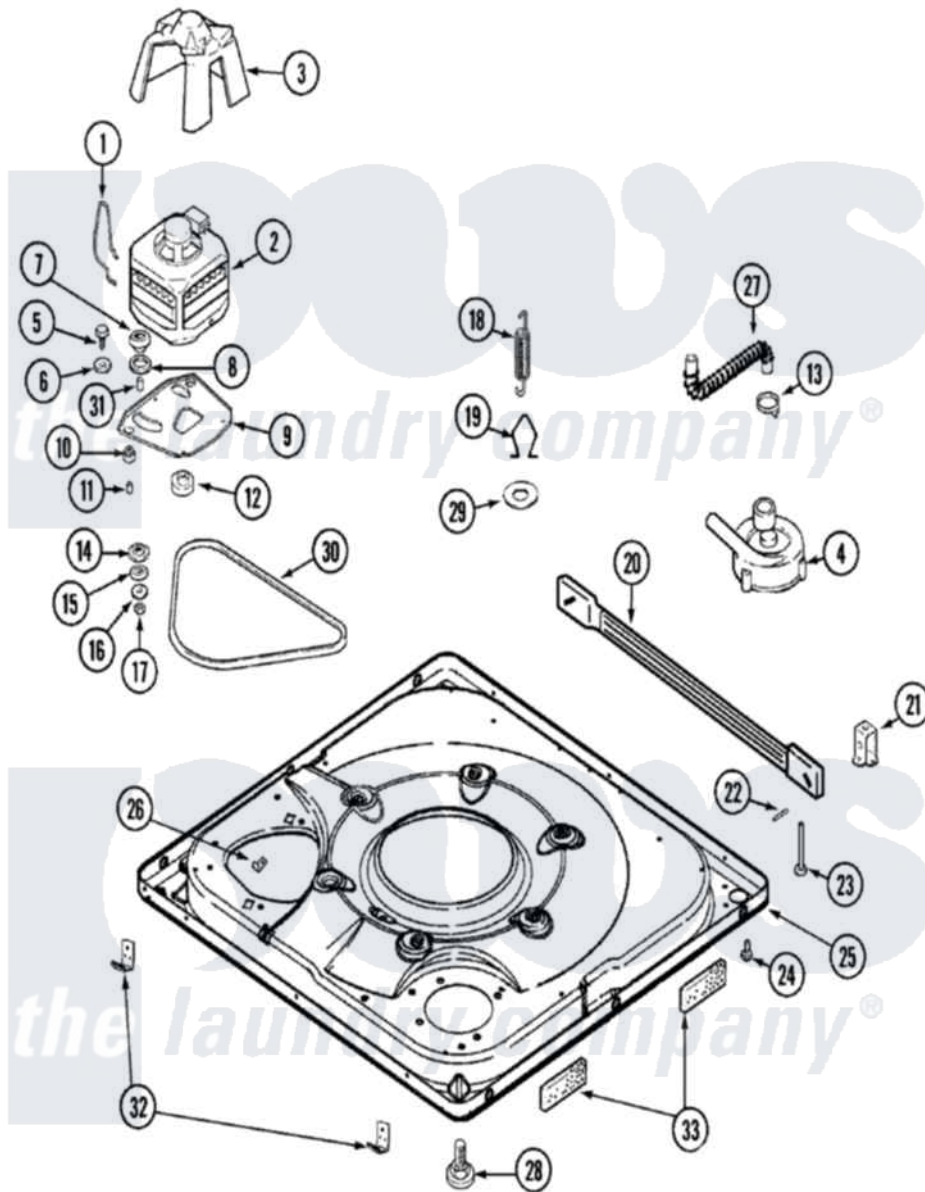

Maytag MAV6300AWW 01 - BASE

Maytag [Residential Maytag MAV6300AWW Washer Parts](#) Parts Diagram 01 - BASE
 Click on the part number to view part

Item	Original Part Number	Replaced By	Status	Part Description
1	21001110	22004376		Spring, Motor Pivot
2	21001516	21001950		MoTor, 2SP 1/2hp 120V/60Hz Hi-Tor
3	22002721			Shield, Motor
"	33002190			SCrew, C BraCe, BraCket, Cabinet
4	21001906	35-6465		Pump Assem
"	22004055	8534097		Screw
"	21001873	35-6780		Pump-Water
"	22003438			Sleeve, Pump
5	25-7833	21001977		Screw
6	25-7834			Washer, Motor/Base Screw
7	33-9946			Isolator, Motor
8	35-3570			Washer, Motor Pivot
9	21001366	21001783		Plate And Screw Assembly
"	35-2065			Pad, Motor Plate
10	35-3646			Isolator, Motor Plate

"	22004348		Slide, Motor Pivot
11	25-7831		Spacer, Mounting
12	21001506	21001950	MoTor, 2SP 1/2hp 120V/60Hz Hi-Tor
"	22004297	21001950	MoTor, 2SP 1/2hp 120V/60Hz Hi-Tor
13	22002853	285655	Clamp, Hose
14	35-3571		Slide, Motor Pivot
15	33-9967		Washer, Motor Isolator
16	25-7047		Washer, Flat
17	25-7325	Y707702	Locknut
18	21001598		Spring, Suspension
19	21001166		Hook, Suspension Spring
20	21001754	21001881	Bar, Stabilizer
21	35-2046		Bracket, Stabilizer
22	35-2052		Pin, Stabilizer
23	35-3020	22004469	Leg And Foot Self Stabalizing
24	33002190		SCrew, C BraCe, BraCket, Cabinet
"	33002190		SCrew, C BraCe, BraCket, Cabinet
25	22002841		Base
"	22003390		Base
26	25-7845		Speednut, Motor
27	22003285		Hose, Tub To Pump
28	25001119		Foot And Pad Assembly
29	Y25-7951		Washer, Suspension Hook
30	22002709	22003483	Belt, Drive
"	22003483		Belt, Drive
31	25-7830		Spacer
32	22002239		Clip, Front Panel
"	33002190		SCrew, C BraCe, BraCket, Cabinet
"	22002966	692771	Nut, Idler Bracket To Base
33	22002782		Pad, Foam