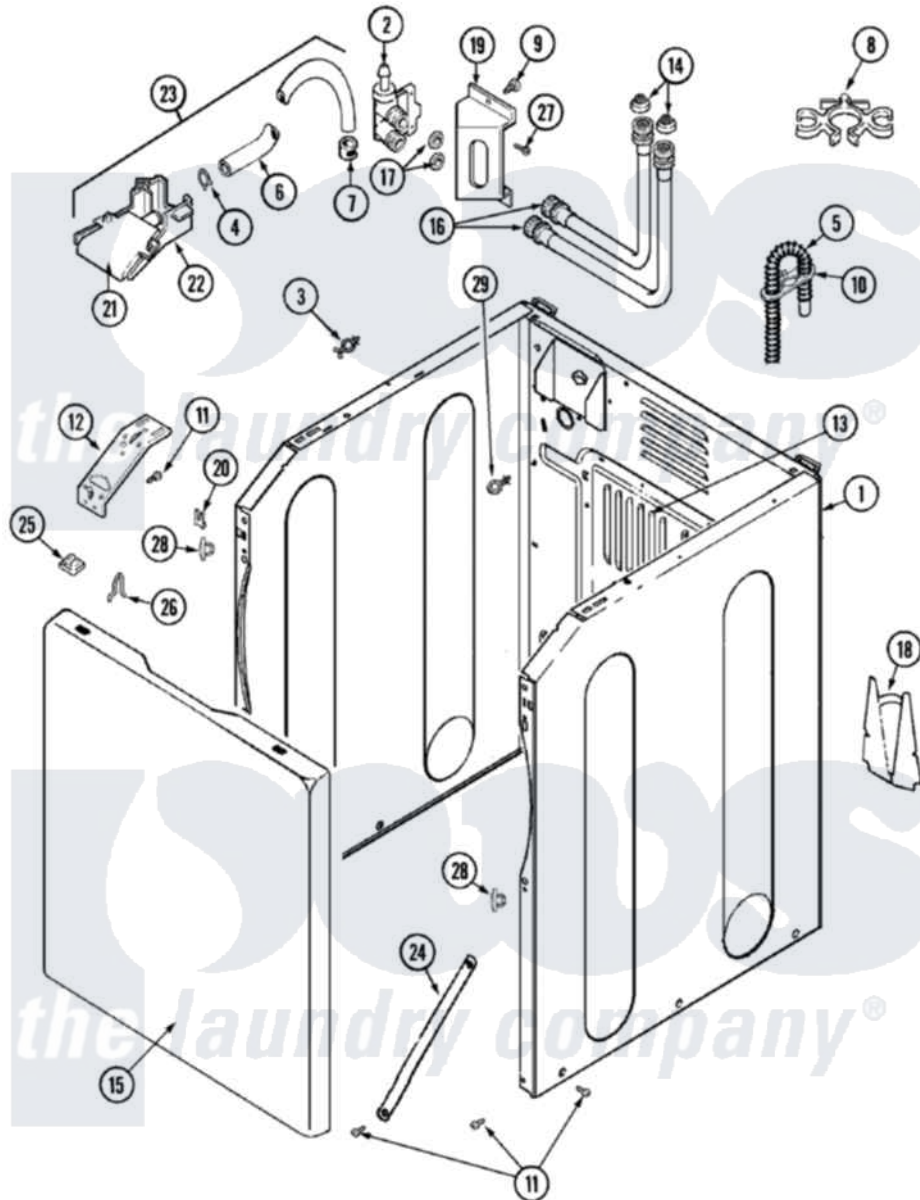

Maytag MAV6300AWW 02 - CABINET (PRIOR SER PRE 18)

Maytag Residential Maytag MAV6300AWW Washer Parts Parts Diagram 02 - CABINET (PRIOR SER PRE 18)
 Click on the part number to view part

| Item | Original Part Number | Replaced By | Status | Part Description |
|------|--------------------------|--------------------------|--------|---|
| 1 | 22002548 | 22003639 | | Cabinet Assembly |
| 2 | 22002707 | | | Valve, Water |
| 3 | 22002852 | 22003298 | | Retainer, Wire |
| 4 | 22002838 | 285655 | | Clamp, Hose |
| 5 | 12001586 | 76660 | | Break-Sphn |
| " | 22003596 | 285655 | | Clamp, Hose |
| " | 22003410 | | | Hose, Drain |
| 6 | 22002761 | | | Hose, Injector |
| 7 | 216169 | 596669 | | Clamp, Manifold |
| 8 | 22002765 | | | Clip, Hose |
| 9 | 33002190 | | | SCrew, C BraCe, BraCket, Cabinet |
| 10 | 22002701 | 22003814 | | Retainer, Drain Hose |
| 11 | 22001995 | | | Screw Note: Screw, Tumbler Front And Shroud |
| 12 | 22002840 | | | Brace, Cabinet |
| " | 22002839 | | | Brace, Cabinet |