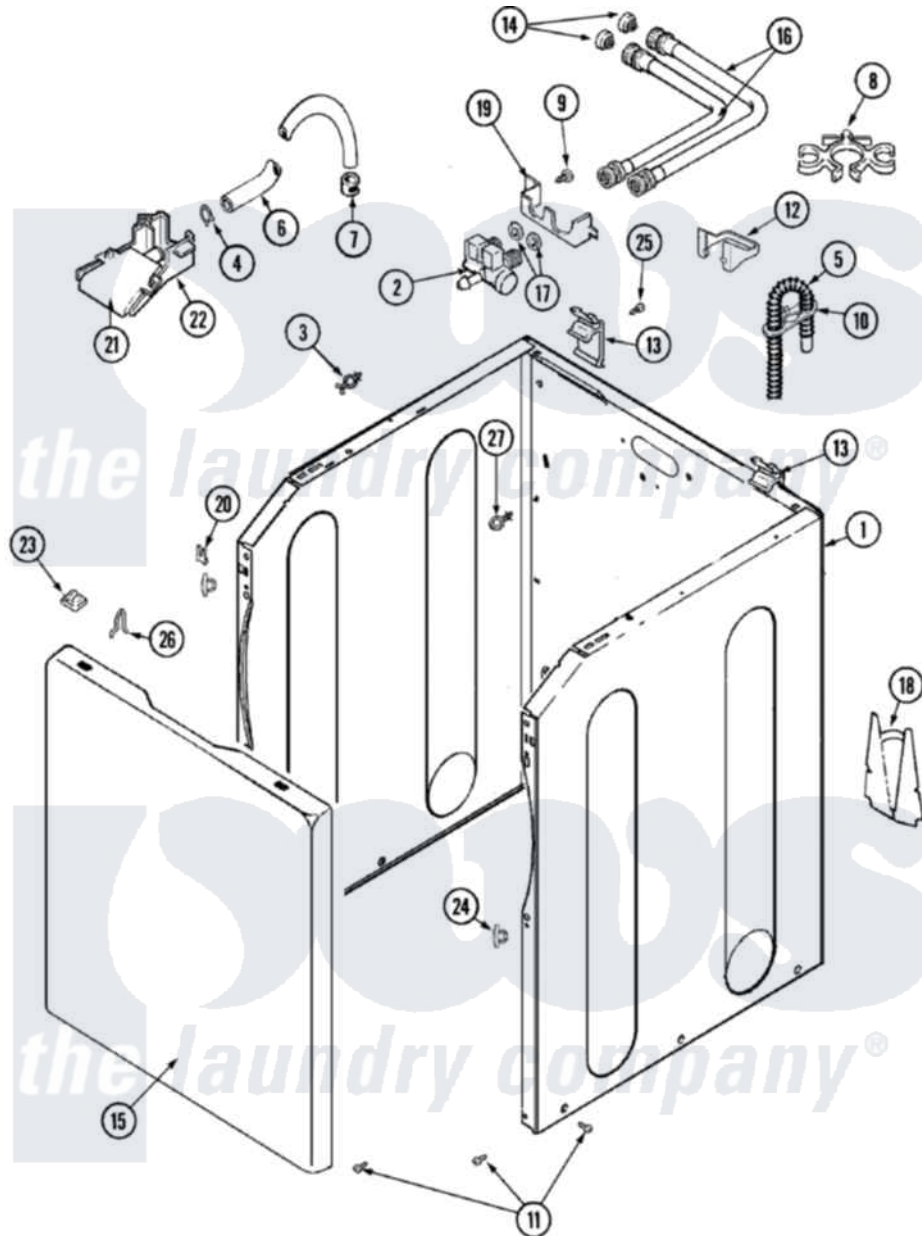

Maytag MAV6300AWW 03 - CABINET (SER PRE 18 & AFTER)

Maytag Residential Maytag MAV6300AWW Washer Parts Parts Diagram 03 - CABINET (SER PRE 18 & AFTER)
 Click on the part number to view part

Item	Original Part Number	Replaced By	Status	Part Description
1	22002839			Brace, Cabinet
"	22002840			Brace, Cabinet
"	33002190			SCrew, C BraCe, BraCket, Cabinet
"	22003553			Cabinet Assembly
"	22003496			Energy Tag
2	22003384			Valve, Water
3	22002852	22003298		Retainer, Wire
4	22002838	285655		Clamp, Hose
5	22003410			Hose, Drain
"	22003596	285655		Clamp, Hose
6	22002761			Hose, Injector
7	216169	596669		Clamp, Manifold
8	22002765			Clip, Hose
9	33002190			SCrew, C BraCe, BraCket, Cabinet
10	22002701	22003814		Retainer, Drain Hose

11	22003409	213007	Xfor Cabinet See Cabinet, Back
12	22003429		Retainer, Fill Hose
13	22003367	22004095	Hinge, Plastic
14	200961	12001413	Strainer And Washer Kit
15	33002190		SCrew, C BraCe, BraCket, Cabinet
"	22002854	22003512	Insulation, Cabinet
"	22002293	22003511	Insulation
"	22002737		Panel, Front
16	22002763	12001900	Kit-Inlet Hose Assembly
"	22002764	12001901	Kit-Inlet Hose Assembly
17	Y013783		Washer, Inlet Hose
18	33002190		SCrew, C BraCe, BraCket, Cabinet
"	22002704		Cover, Drain Hose
19	22003376		Bracket, Water Valve
20	22002748	204439	Screw And Fstner Assembly
21	22003374		Upper Water Injector, Flume
22	22003375	22004053	Lower Injector, Flume
23	22002013		Stop, Shipping
24	22002965	Y12001702	Kit- Plast
25	22001995		Screw Note: Screw, Tumbler Front And Shroud
26	25-7220		Clip, Cabinet Top
27	22003086		Clip, Air Dome Hose
28	35-2890	8539404	Tie-Wire
"	33001245		Screw---NA
"	33002388		Washer
"	Y013783		Washer, Inlet Hose
"	22002960		Strainer, Washer Inlet