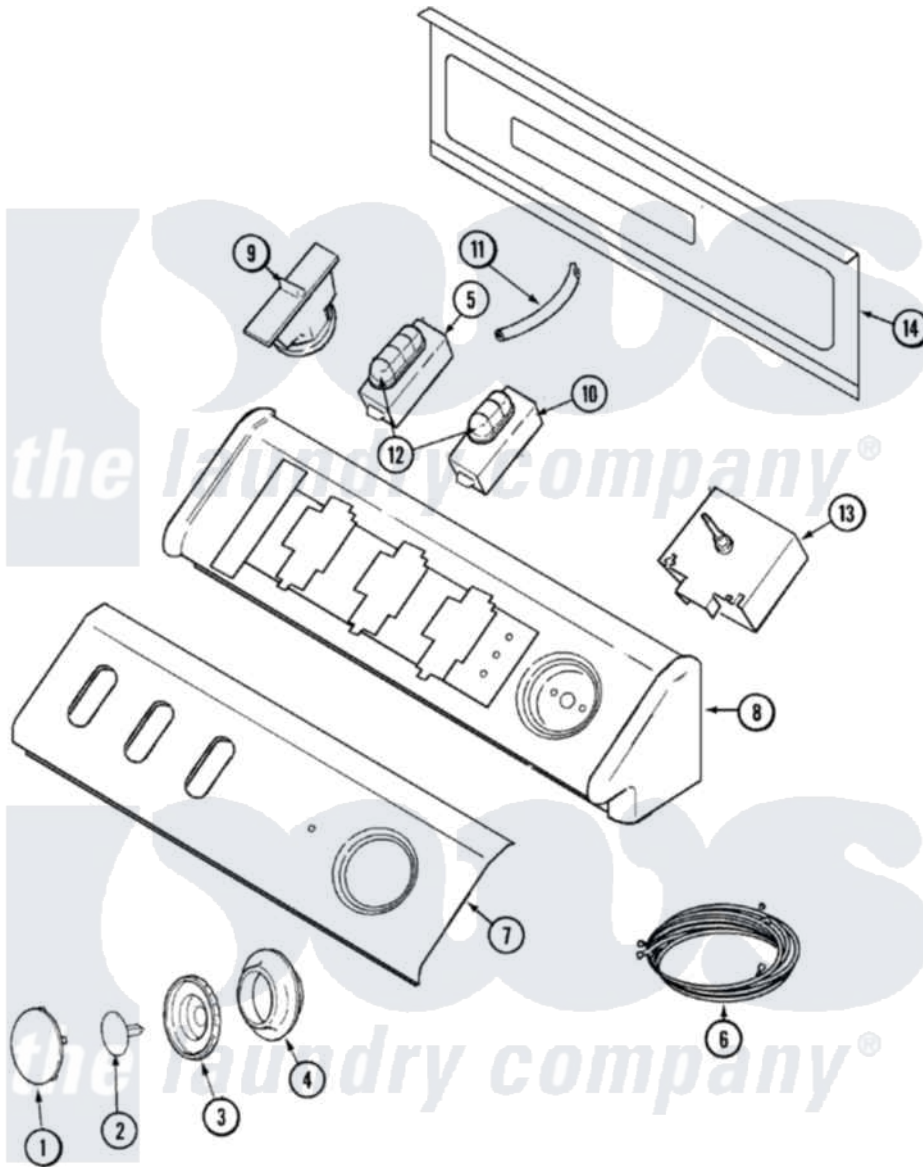

Maytag MAV6300AWW 04 - CONTROL PANEL

Maytag [Residential Maytag MAV6300AWW Washer Parts](#) Parts Diagram 04 - CONTROL PANEL
 Click on the part number to view part

| Item | Original Part Number | Replaced By | Status | Part Description |
|------|--------------------------|--------------------------|---------------|---------------------------|
| 1 | 22001664 | | | Timer Knob Insert/Cap |
| 2 | 22002997 | | | Pin, Locking |
| " | 211605 | | | Bezel, Timer Dial |
| 3 | 22002996 | 22003952 | | Knob, Timer |
| 4 | 22002995 | | Not Available | SKIRT, TIMER KNOB (WHT) |
| 5 | 22002999 | | | Switch |
| 6 | 22003381 | | | Harness, Main |
| 7 | 22003399 | | Not Available | PANEL, CONTROL (WHT)---NA |
| " | 22003400 | | Not Available | PANEL, CONTROL (BSQ) |
| 8 | 22002925 | 3370225 | | Screw |
| " | 33002286 | | Not Available | CONSOLE (WHT) |
| 9 | 22002705 | | | Switch, Pressure |
| " | 22003461 | | Not Available | PAD, PRESSURE SWITCH |
| 10 | 22003387 | 22003388 | | Switch, 3 Pos. Option |
| 11 | 22003422 | | | Hose, Air Dome |
| " | 22003237 | 22003422 | | Hose, Air Dome |

| | | | |
|----|--------------------------|--------------------------|---------------------------|
| 12 | 22001789 | | Button, Switch |
| " | 22001788 | | Button, Switch |
| 13 | 22003393 | | Timer |
| 14 | 22002529 | Not Available | CONSOLE BACK PANEL |
| " | Y22002339 | 8534058 | Screw |
| 15 | 22003472 | 22003866 | User Guide |
| " | 16009485 | Not Available | MANUAL, SERVICE-NO REFUND |