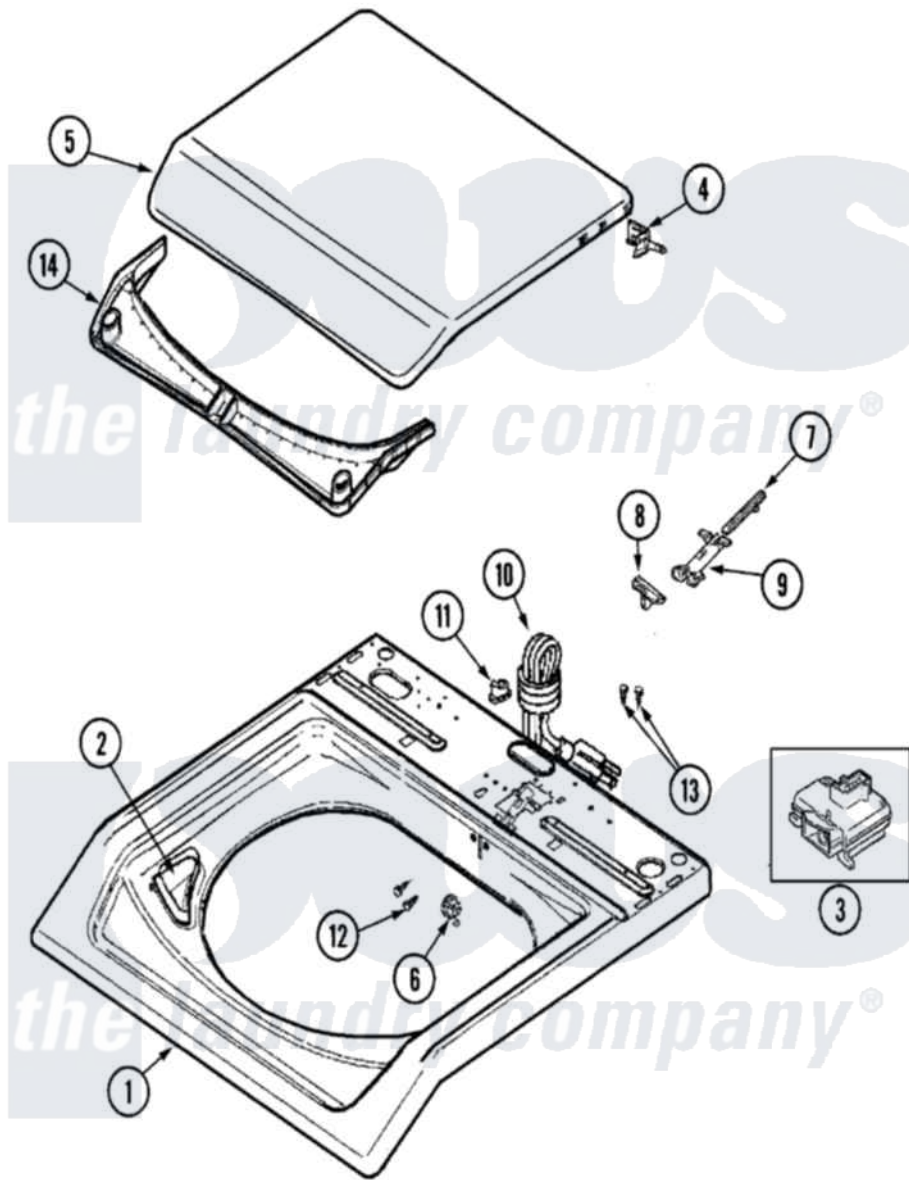

Maytag MAV6300AWW 05 - TOP

Maytag [Residential Maytag MAV6300AWW Washer Parts](#) Parts Diagram 05 - TOP
 Click on the part number to view part

Item	Original Part Number	Replaced By	Status	Part Description
1	22002739			Cover, Top
"	22003468			Cover, Top
"	22003367	22004095		Hinge, Plastic
2	22002802	22002835		Cup, Bleach
3	22003804			Lid Switch
4	22002751			Hinge Pin
5	22002872		Not Available	LID, WASHER (WHT-W/MEDALLION)
6	22002753			Bushing, Hinge
7	22002754			Plunger
8	22002755	22003941		Lid Cam
9	22002757			Guide Tube
10	22003061	22003062		Cord, Power
11	33002053	211881		Grommet, Cord Part Not Used-Gas Models Only
12	2016090			Screw, Lid Switch To Bracket
13	Y705026	3370225		Screw