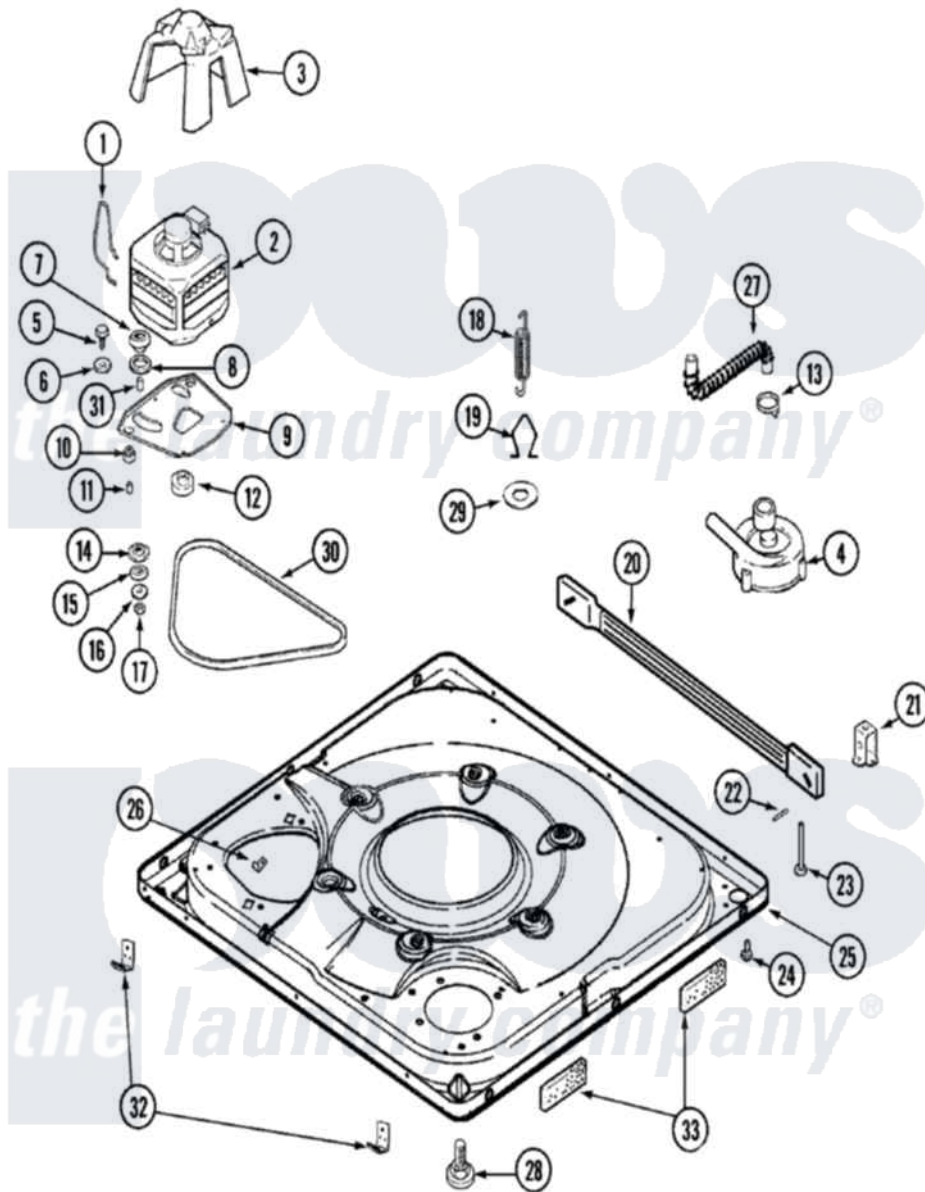

Maytag MAV6300BGW 01 - BASE

Maytag [Residential Maytag MAV6300BGW Washer Parts](#) Parts Diagram 01 - BASE
 Click on the part number to view part

| Item | Original Part Number | Replaced By | Status | Part Description |
|------|--------------------------|--------------------------|--------|----------------------------------|
| 1 | 21001110 | 22004376 | | Spring, Motor Pivot |
| 2 | 22003535 | 22003712 | | Motor, Export |
| 3 | 33002190 | | | SCrew, C BraCe, BraCket, Cabinet |
| " | 22002721 | | | Shield, Motor |
| 4 | 22003438 | | | Sleeve, Pump |
| " | 22004055 | 8534097 | | Screw |
| " | 21001873 | 35-6780 | | Pump-Water |
| 5 | 25-7833 | 21001977 | | Screw |
| 6 | 25-7834 | | | Washer, Motor/Base Screw |
| 7 | 33-9946 | | | Isolator, Motor |
| 8 | 35-3570 | | | Washer, Motor Pivot |
| 9 | 21001366 | 21001783 | | Plate And Screw Assembly |
| " | 35-2065 | | | Pad, Motor Plate |
| 10 | 35-3646 | | | Isolator, Motor Plate |
| " | 22004348 | | | Slide, Motor Pivot |
| 11 | 25-7831 | | | Spacer, Mounting |