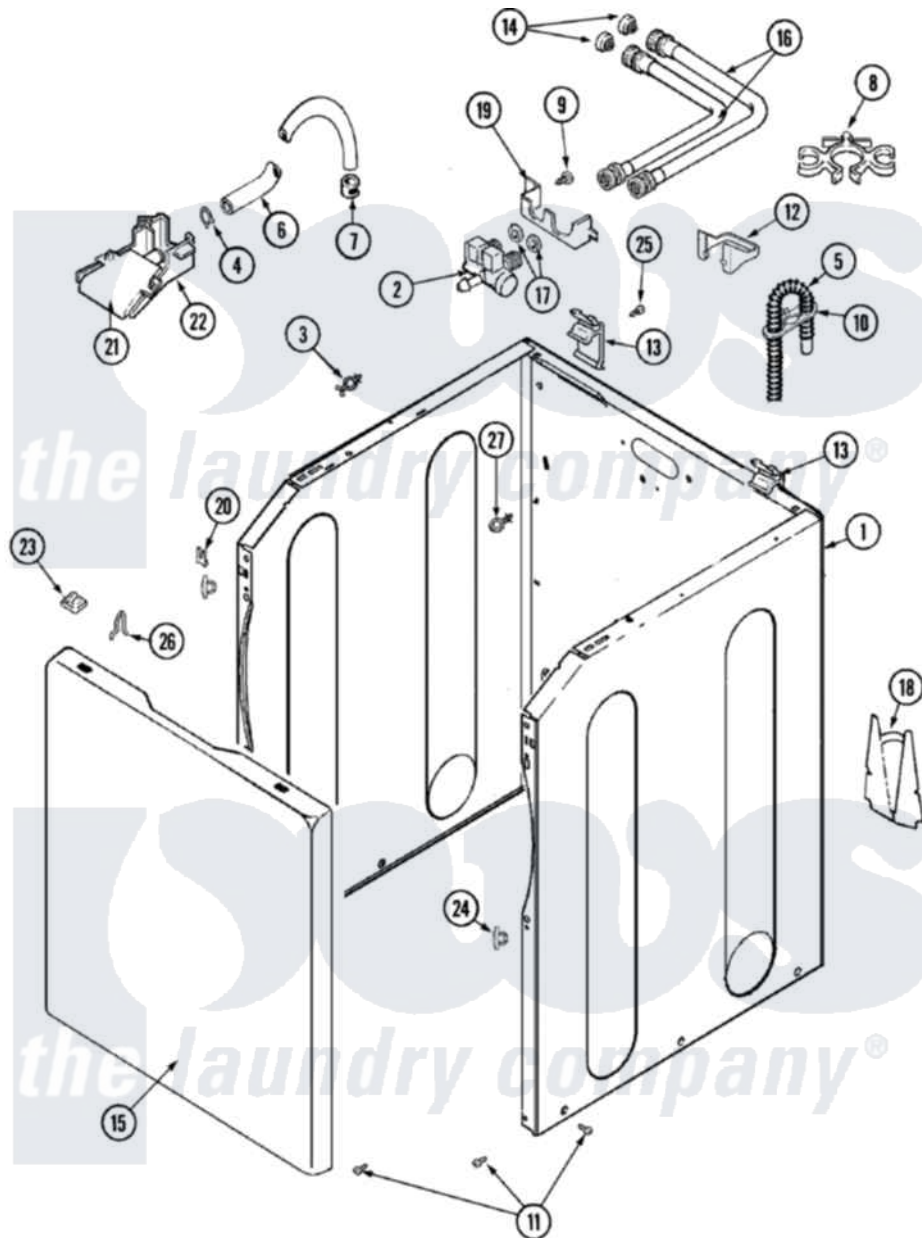

# Maytag MAV6300BGW 02 - CABINET

Maytag [Residential Maytag MAV6300BGW Washer Parts](#) Parts Diagram 02 - CABINET

Click on the part number to view part

Item	Original Part Number	Replaced By	Status	Part Description
1	<a href="#">22003418</a>			Energy Guide Hang Tag
"	<a href="#">22003553</a>			Cabinet Assembly
"	<a href="#">33002190</a>			SCrew, C BraCe, BraCket, Cabinet
2	<a href="#">22003551</a>			Valve, Water
3	22002852	<a href="#">22003298</a>		Retainer, Wire
4	22002838	<a href="#">285655</a>		Clamp, Hose
5	<a href="#">22003410</a>			Hose, Drain
"	22003596	<a href="#">285655</a>		Clamp, Hose
6	<a href="#">22002761</a>			Hose, Injector
7	216169	<a href="#">596669</a>		Clamp, Manifold
8	<a href="#">22002765</a>			Clip, Hose
9	<a href="#">33002190</a>			SCrew, C BraCe, BraCket, Cabinet
10	22002701	<a href="#">22003814</a>		Retainer, Drain Hose
11	22003409	<a href="#">213007</a>		Xfor Cabinet See Cabinet, Back