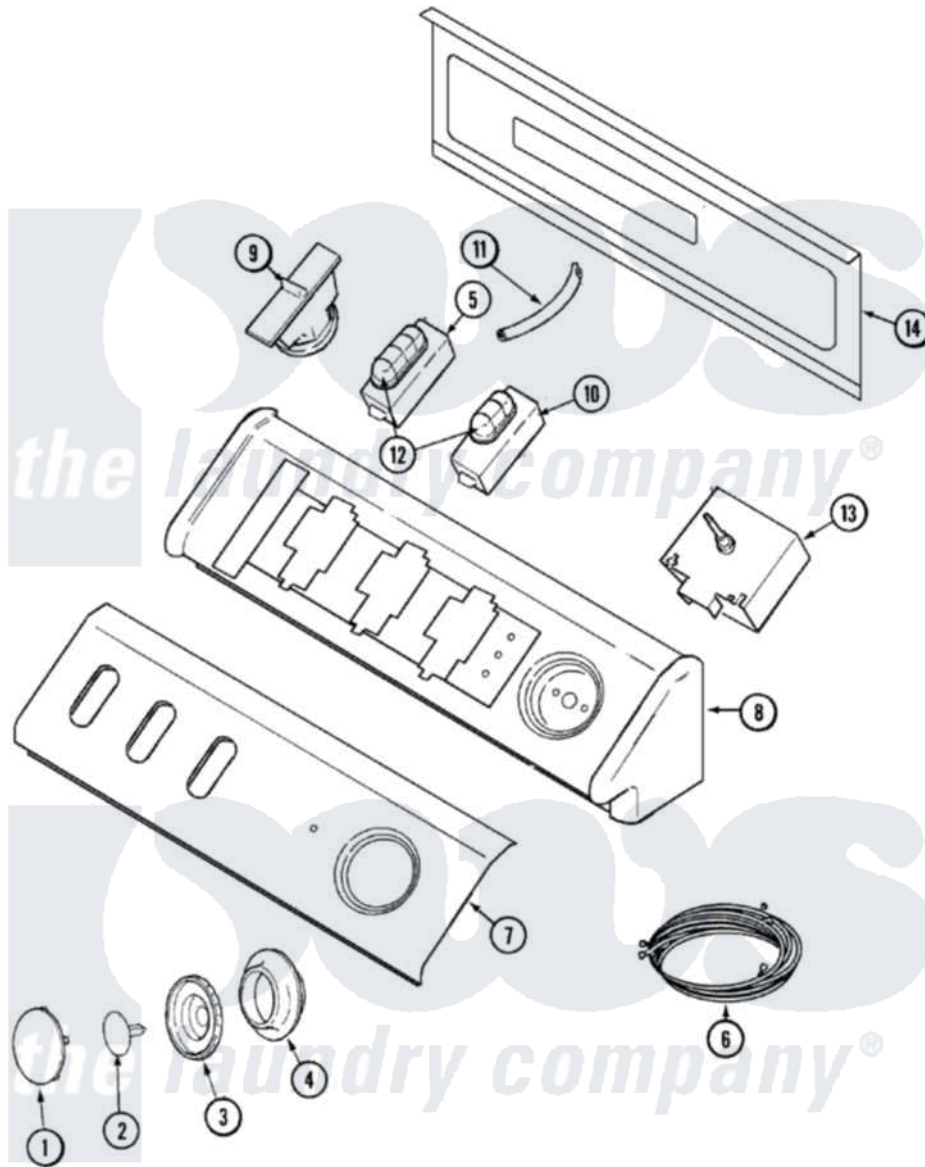

Maytag MAV6300BGW 03 - CONTROL PANEL

Maytag [Residential Maytag MAV6300BGW Washer Parts](#) Parts Diagram 03 - CONTROL PANEL

[Click on the part number to view part](#)

Item	Original Part Number	Replaced By	Status	Part Description
1	22001664			Timer Knob Insert/Cap
2	22002997			Pin, Locking
3	22002996	22003952		Knob, Timer
4	22002995		Not Available	SKIRT, TIMER KNOB (WHT)
5	22003525			Switch, Temp.
6	22003524			Harness, Wire
7	33002256			Seal, Cabinet
"	22003801		Not Available	FACIA CONTROL PANEL
8	22002964		Not Available	CONSOLE (WHT)
"	33002256			Seal, Cabinet
"	22002925	3370225		Screw
9	22003461		Not Available	PAD, PRESSURE SWITCH
"	22002705			Switch, Pressure
10	22003588			Switch, 4 Button
11	22002530		Not Available	DETERGENT, 360Z POWDER LAUNDRY
12	22001789			Button, Switch

13	22003523		Timer
14	Y22002339	8534058	Screw
"	22002406		Plug, Hole
"	33002253		Back, Console Panel
15	22003550	Not Available	MANUAL, USE & CARE (TRI)
"	16009485	Not Available	MANUAL, SERVICE-NO REFUND