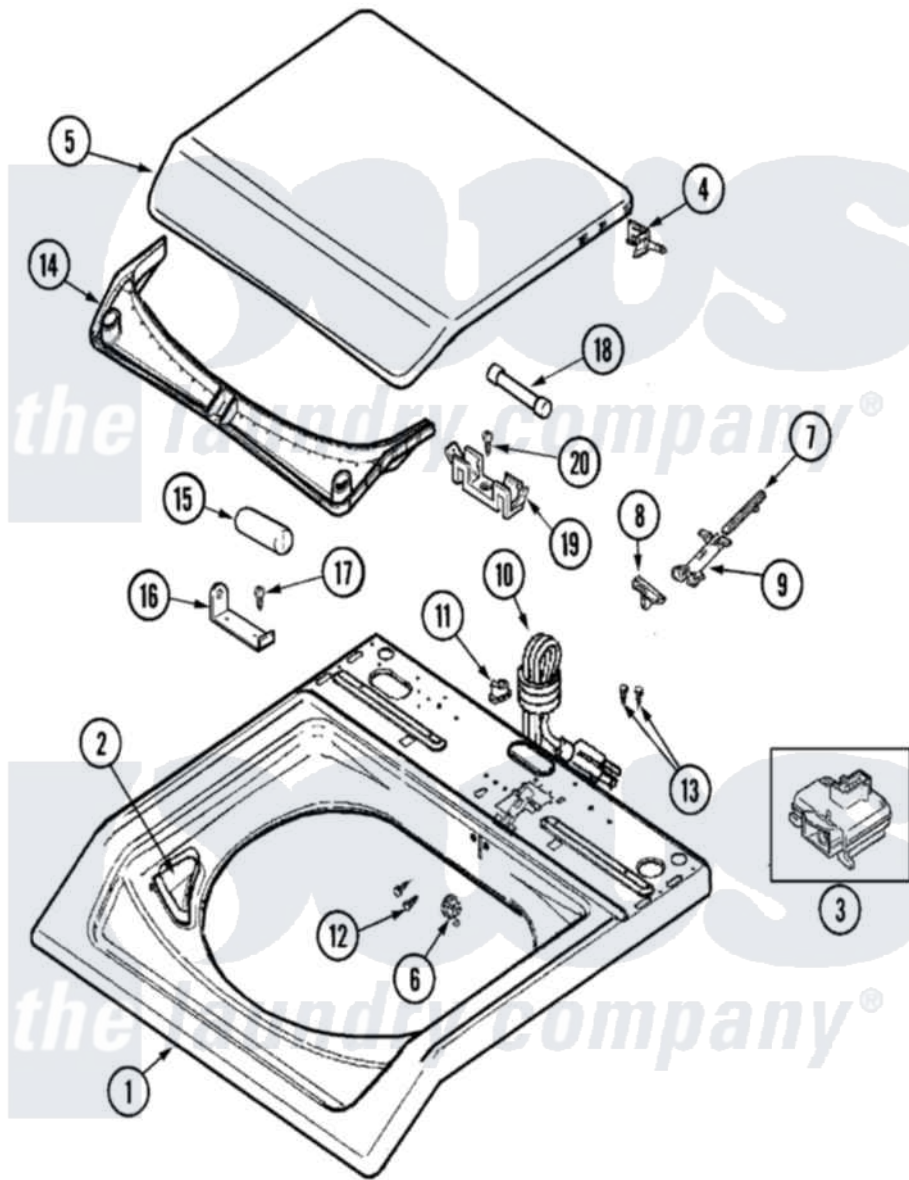

Maytag MAV6300BGW 04 - TOP

Maytag [Residential Maytag MAV6300BGW Washer Parts](#) Parts Diagram 04 - TOP
 Click on the part number to view part

Item	Original Part Number	Replaced By	Status	Part Description
1	22003468			Cover, Top
2	22002835			Cup, Bleach
3	22003804			Lid Switch
4	22002751			Hinge Pin
5	22002872		Not Available	LID, WASHER (WHT-W/MEDALLION)
6	22002753			Bushing, Hinge
7	22002754			Plunger
8	22002755	22003941		Lid Cam
9	22002757			Guide Tube
10	22003540			Cord, Power
"	22003541	22004404		Cord Adapter
"	22003542			Adapter 10 Amp
"	22003543			Adapter 10 Amp
11	216183			Grommet, Cord Export
12	2016090			Screw, Lid Switch To Bracket
13	Y705026	3370225		Screw

14	22002967		Condensate Seal
15	22001857	201101	Capacitor
16	22001396		Clip, Capacitor
17	211294	90767	Screw, 8A X 3/8 HeX Washer Head Tapping
18	22001920		Fuse
19	22001921	10091101	Block-Fuse
20	22003538	693995	Screw, Hex Head