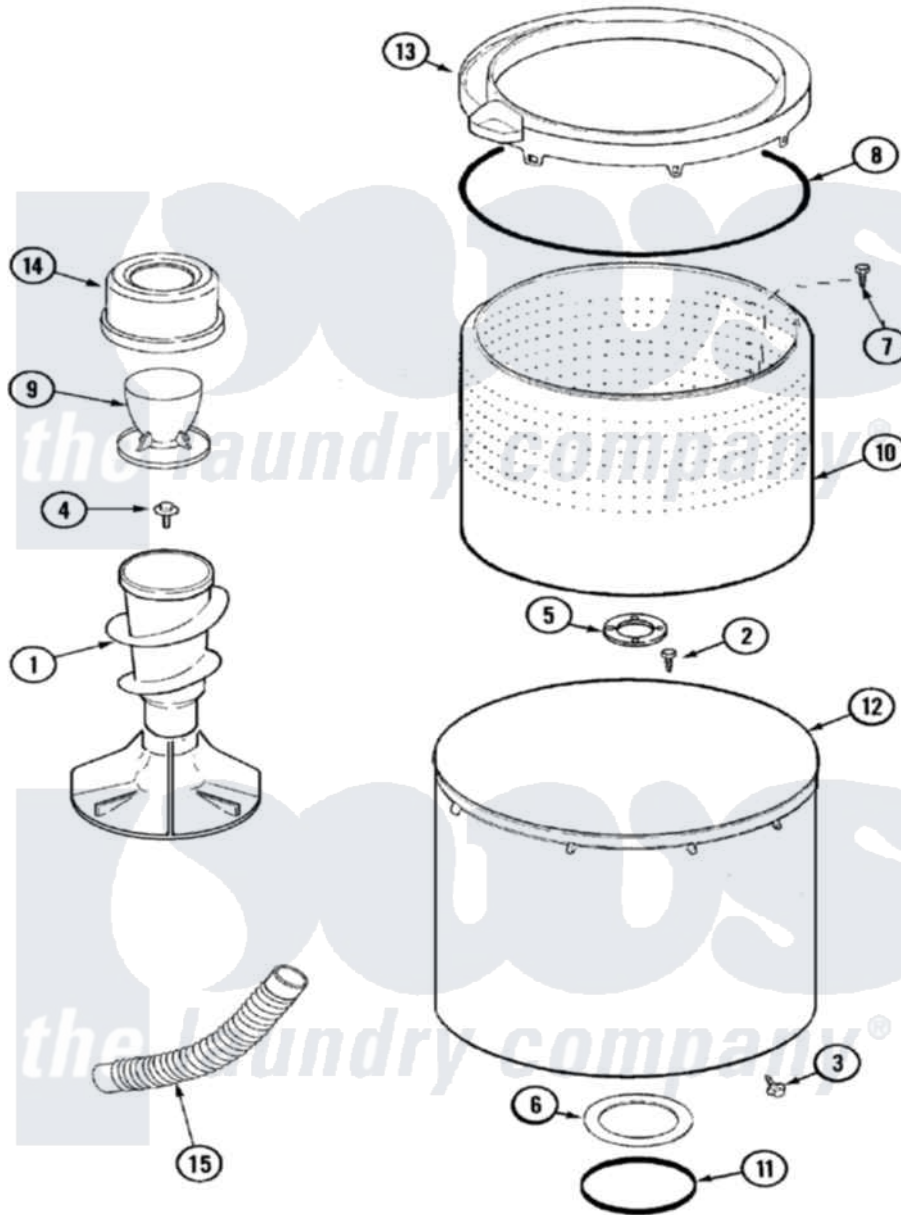

Maytag MAV6300BGW 06 - TUB

Maytag Residential Maytag MAV6300BGW Washer Parts Parts Diagram 06 - TUB
 Click on the part number to view part

Item	Original Part Number	Replaced By	Status	Part Description
1	22001821			Agitator Auger And Base Assembly
"	22003383	22004042		Agitator/Auger Assembly
2	21001510	22002947		Bolt, Tub
3	22002933			Screw
4	25-7948	W10309247		Screw
5	35-3685			Gasket, Basket To Centerpost
6	35-3686			Gasket, Tub To Housing
7	25-7967	3400504		Screw
8	35-2328			Seal, Tub Top
9	21001599	21001905		Dispenser, Fabric
"	22002769	22002758		Dispenser Assembly, Fab. Soft Sub
10	22002741			Spinner Assembly, Plastic
11	35-2978			Seal, Tub/Housing
12	22002742			Tub Assembly
13	22002736	22004385		Tub Cover

14	22002758		Dispenser Assembly, Fab. Soft Sub
15	22003285		Hose, Tub To Pump
16	22003458	22004398	Tub Block