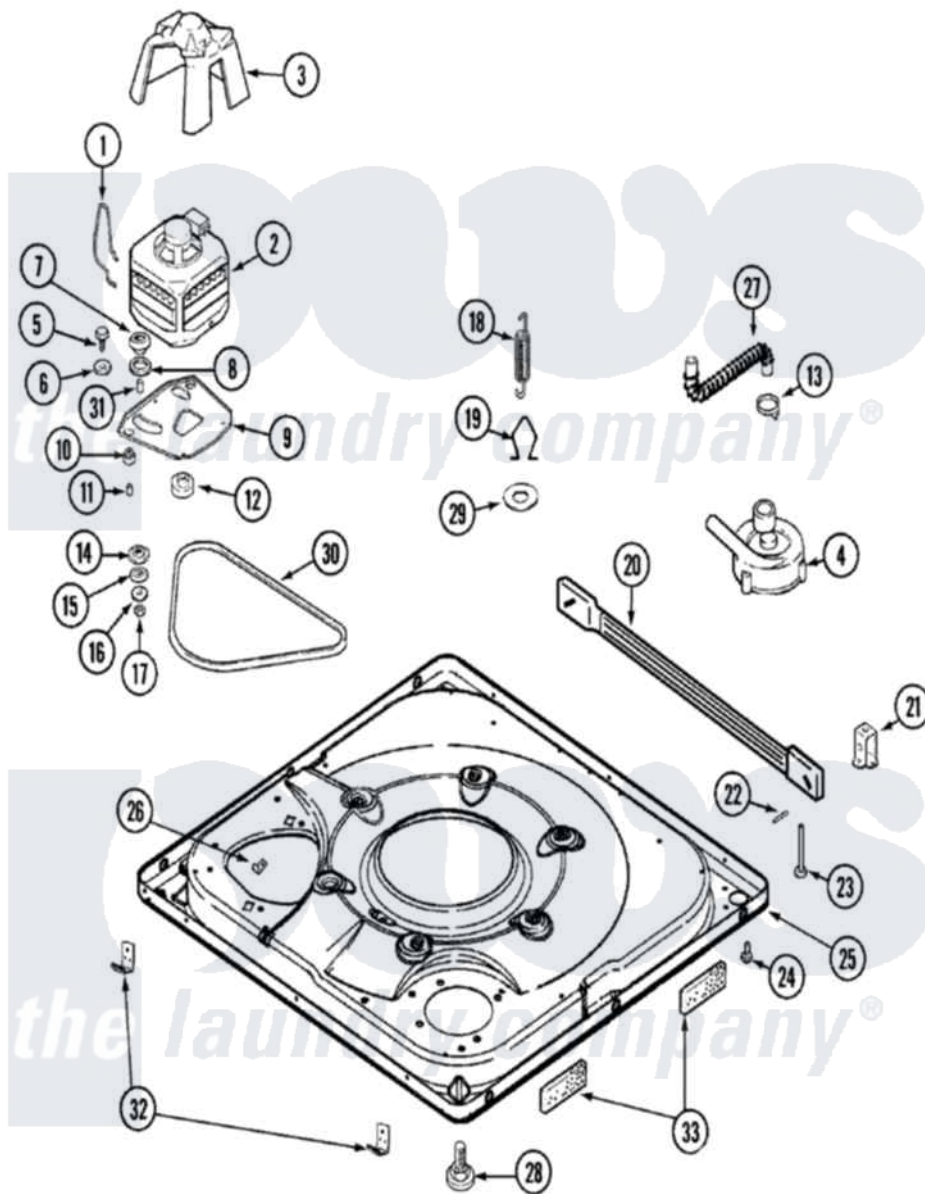

Maytag MAV6357AWW 01 - BASE

Maytag [Residential Maytag MAV6357AWW Washer Parts](#) Parts Diagram 01 - BASE
 Click on the part number to view part

Item	Original Part Number	Replaced By	Status	Part Description
1	22004376			Spring, Motor Pivot
2	21001516	21001950		MoTor, 2SP 1/2hp 120V/60Hz Hi-Tor
3	22002721			Shield, Motor
"	33002190			SCrew, C BraCe, BraCket, Cabinet
4	22004055	8534097		Screw
"	21001873	35-6780		Pump-Water
5	25-7833	21001977		Screw
6	25-7834			Washer, Motor/Base Screw
7	33-9946			Isolator, Motor
8	35-3570			Washer, Motor Pivot
9	21001366	21001783		Plate And Screw Assembly
"	35-2065			Pad, Motor Plate
10	22004348			Slide, Motor Pivot
"	35-3646			Isolator, Motor Plate
11	25-7831			Spacer, Mounting

12	21001506	21001950	MoTor, 2SP 1/2hp 120V/60Hz Hi-Tor
"	22004297	21001950	MoTor, 2SP 1/2hp 120V/60Hz Hi-Tor
13	22002853	285655	Clamp, Hose
14	35-3571		Slide, Motor Pivot
15	33-9967		Washer, Motor Isolator
16	25-7047		Washer, Flat
17	25-7325	Y707702	Locknut
18	21001598		Spring, Suspension
19	21001166		Hook, Suspension Spring
20	21001754	21001881	Bar, Stabilizer
21	35-2046		Bracket, Stabilizer
23	35-3020	22004469	Leg And Foot Self Stabalizing
24	33002190		SCrew, C BraCe, BraCket, Cabinet
25	22003390		Base
26	25-7845		Speednut, Motor
27	22003285		Hose, Tub To Pump
28	35-3507	25001119	Foot And Pad Assembly
29	Y25-7951		Washer, Suspension Hook
30	22003483		Belt, Drive
31	25-7830		Spacer
32	22002239		Clip, Front Panel
"	33002190		SCrew, C BraCe, BraCket, Cabinet
"	22002966	692771	Nut, Idler Bracket To Base
33	22002782		Pad, Foam