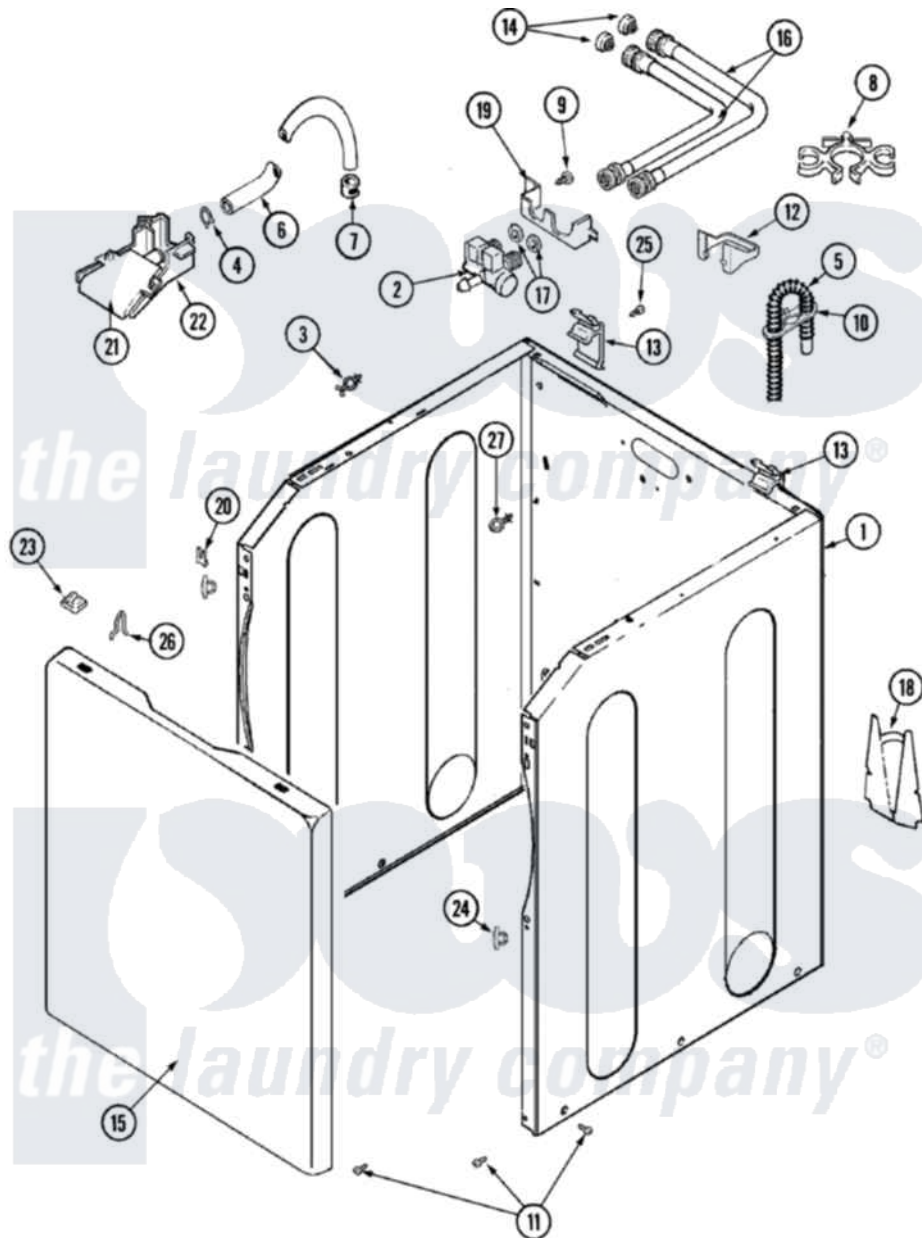

# Maytag MAV6357AWW 02 - CABINET

Maytag [Residential Maytag MAV6357AWW Washer Parts](#) Parts Diagram 02 - CABINET

Click on the part number to view part

Item	Original Part Number	Replaced By	Status	Part Description
1	<a href="#">22003553</a>			Cabinet Assembly
"	<a href="#">22002839</a>			Brace, Cabinet
"	<a href="#">22002840</a>			Brace, Cabinet
"	<a href="#">33002190</a>			SCrew, C BraCe, BraCket, Cabinet
2	22003372	<a href="#">12002158</a>		Valve-Inlet
3	22002852	<a href="#">22003298</a>		Retainer, Wire
4	22002838	<a href="#">285655</a>		Clamp, Hose
5	<a href="#">22003410</a>			Hose, Drain
"	22003596	<a href="#">285655</a>		Clamp, Hose
6	<a href="#">22002761</a>			Hose, Injector
7	216169	<a href="#">596669</a>		Clamp, Manifold
8	<a href="#">22002765</a>			Clip, Hose
9	<a href="#">33002190</a>			SCrew, C BraCe, BraCket, Cabinet
10	22002701	<a href="#">22003814</a>		Retainer, Drain Hose
11	22003400	<a href="#">213007</a>		Xfor Cabinet See Cabinet,