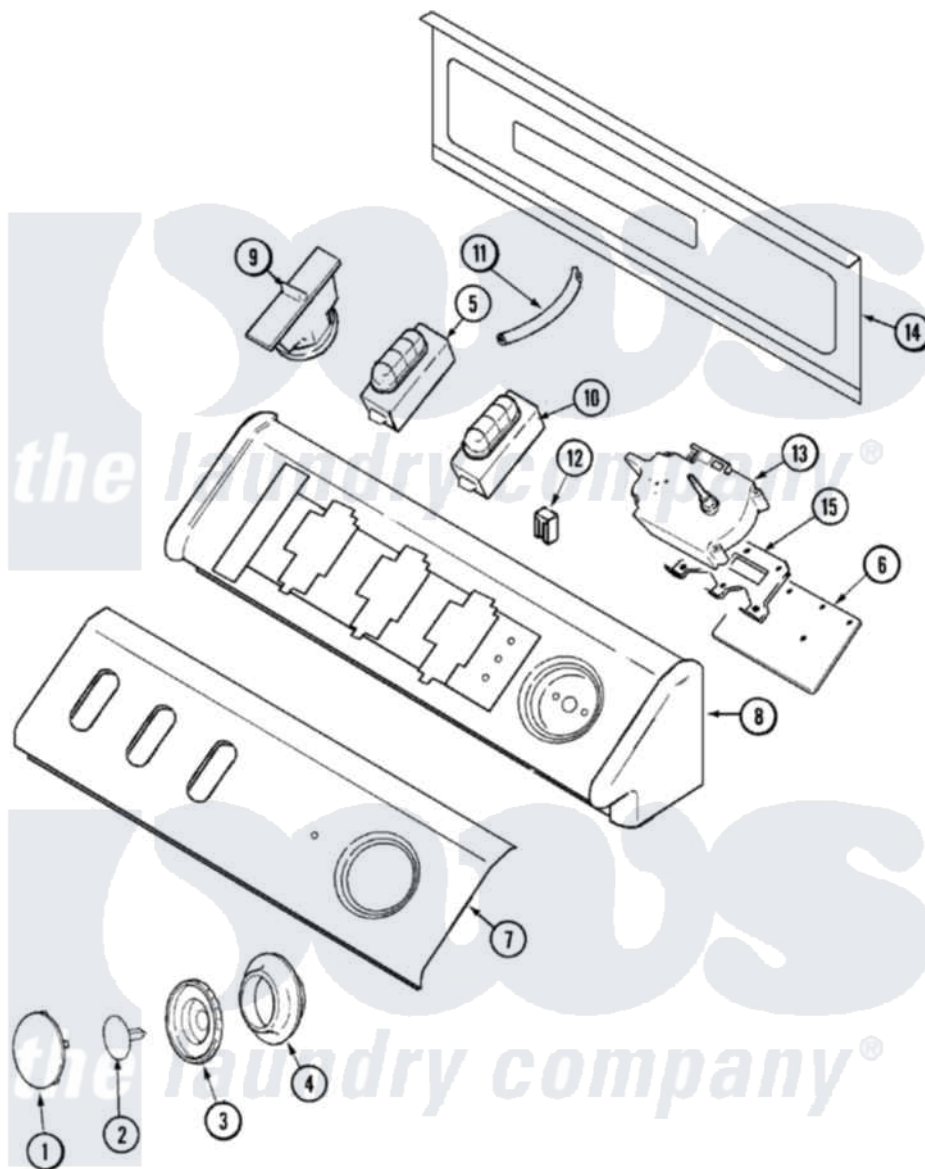

# Maytag MAV6357AWW 03 - CONTROL PANEL

Maytag [Residential Maytag MAV6357AWW Washer Parts](#) Parts Diagram 03 - CONTROL PANEL

[Click on the part number to view part](#)

Item	Original Part Number	Replaced By	Status	Part Description
1	<a href="#">22001664</a>			Timer Knob Insert/Cap
2	<a href="#">22002997</a>			Pin, Locking
3	22002996	<a href="#">22003952</a>		Knob, Timer
4	22002995		Not Available	SKIRT, TIMER KNOB (WHT)
5	<a href="#">22002999</a>			Switch
6	22003575	<a href="#">22003906</a>		Analog Temp Control Board-Assembly
7	22003397	<a href="#">22002823</a>		Panel, Control
8	22002925	<a href="#">3370225</a>		Screw
"	33002286		Not Available	CONSOLE (WHT)
9	22003461		Not Available	PAD, PRESSURE SWITCH
"	<a href="#">22002706</a>			Switch, Pressure
10	22003385		Not Available	SWITCH, (4 BUTTON TEMP) (WHT)
11	22003237	<a href="#">22003422</a>		Hose, Air Dome
12	<a href="#">22001948</a>			Lens, Indicator Light
"	<a href="#">903115</a>			Lock Light

13	<a href="#">22003371</a>		Timer RPR
14	22002529	Not Available	CONSOLE BACK PANEL
"	Y22002339	<a href="#">8534058</a>	Screw
15	<a href="#">22003003</a>		Bracket, Atc / Timer