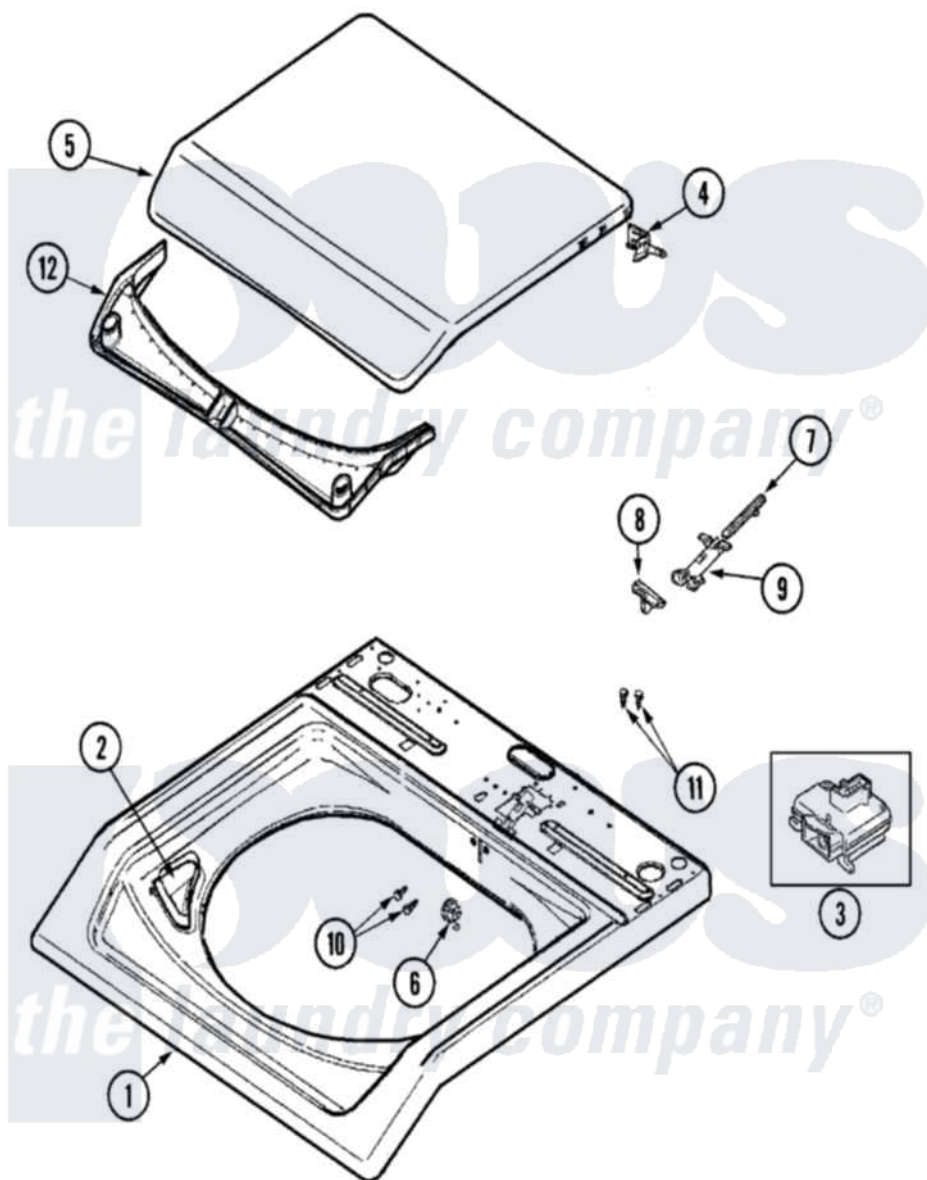

Maytag MAV6357AWW 05 - TOP

Maytag [Residential Maytag MAV6357AWW Washer Parts](#) Parts Diagram 05 - TOP
 Click on the part number to view part

Item	Original Part Number	Replaced By	Status	Part Description
1	22003468			Cover, Top
2	22002835			Cup, Bleach
3	22003804			Lid Switch
4	22002751			Hinge Pin
5	22002872		Not Available	LID, WASHER (WHT-W/MEDALLION)
6	22002753			Bushing, Hinge
7	22002754			Plunger
8	22002755	22003941		Lid Cam
9	22002757			Guide Tube
10	2016090			Screw, Lid Switch To Bracket
11	Y705026	3370225		Screw
12	22002967			Condensate Seal