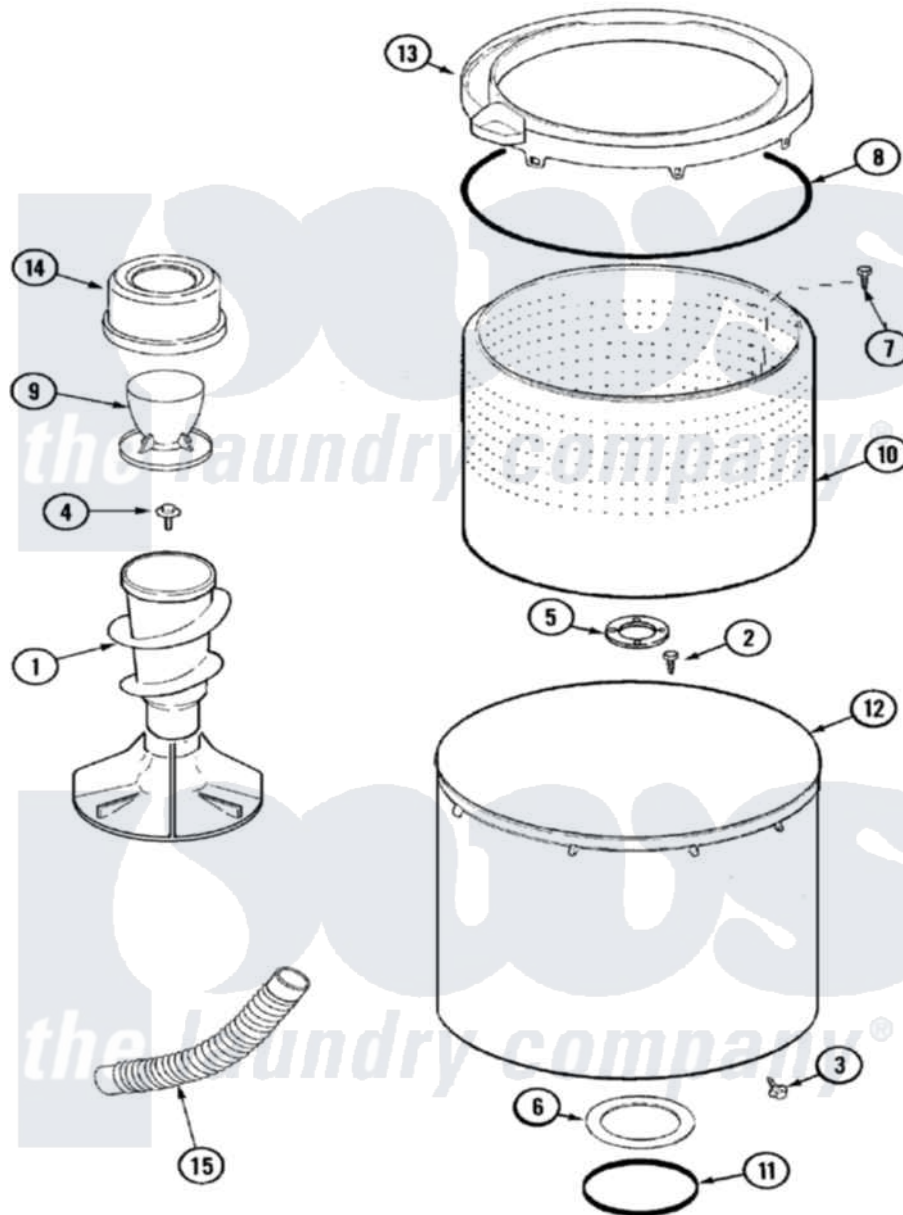

Maytag MAV6357AWW 07 - TUB

Maytag [Residential Maytag MAV6357AWW Washer Parts](#) Parts Diagram 07 - TUB
 Click on the part number to view part

Item	Original Part Number	Replaced By	Status	Part Description
1	22003885	22004042		Agitator/Auger Assembly
"	22004042			Agitator/Auger Assembly
2	21001510	22002947		Bolt, Tub
3	22002933			Screw
4	25-7948	W10309247		Screw
5	35-3685			Gasket, Basket To Centerpost
6	35-3686			Gasket, Tub To Housing
7	22003647	3400504		Screw
8	35-2328			Seal, Tub Top
9	22002769	22002758		Dispenser Assembly, Fab. Soft Sub
10	22002741			Spinner Assembly, Plastic
11	35-2978			Seal, Tub/Housing
12	22002742			Tub Assembly
13	22002736	22004385		Tub Cover
14	21001599	21001905		Dispenser, Fabric
15	22003285			Hose, Tub To Pump