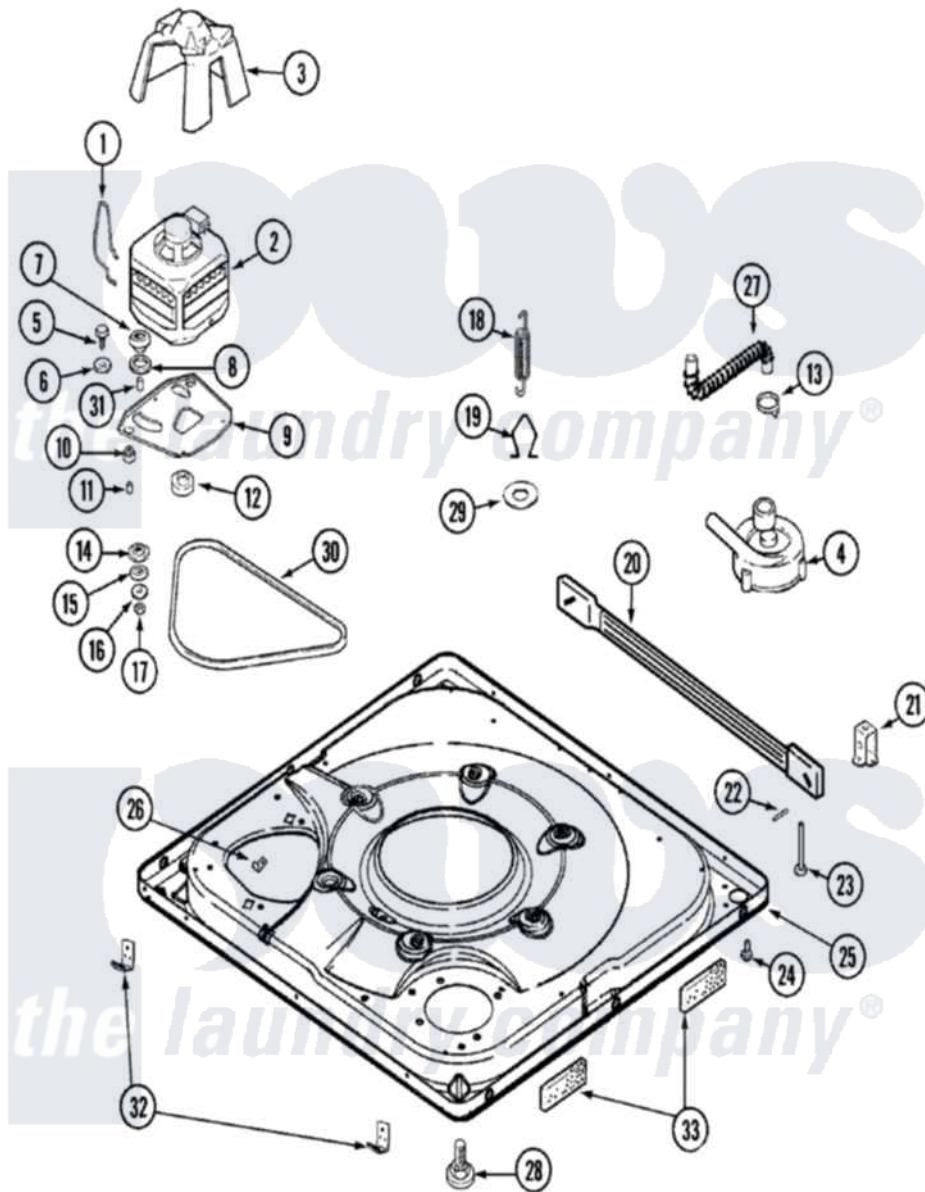

Maytag MAV6358AWW 01 - BASE

Maytag [Residential Maytag MAV6358AWW Washer Parts](#) Parts Diagram 01 - BASE
 Click on the part number to view part

Item	Original Part Number	Replaced By	Status	Part Description
1	22004376			Spring, Motor Pivot
2	21001750	21001950		MoTor, 2SP 1/2hp 120V/60Hz Hi-Tor
3	22002019			Screw, Wire Clip To Motor Cnt
"	22002721			Shield, Motor
4	22004055	8534097		Screw
"	21001873	35-6780		Pump-Water
5	25-7833	21001977		Screw
6	25-7834			Washer, Motor/Base Screw
7	33-9946			Isolator, Motor
8	35-3570			Washer, Motor Pivot
9	21001366	21001783		Plate And Screw Assembly
"	35-2065			Pad, Motor Plate
10	21001486			Foot Slide, Isolator
"	35-3646			Isolator, Motor Plate
11	25-7831			Spacer, Mounting
				MoTor, 2SP 1/2hp 120V/60Hz

12	21001506	21001950	MoTor, 2SP 1/2hp 120V/60Hz Hi-Tor
"	22004297	21001950	MoTor, 2SP 1/2hp 120V/60Hz Hi-Tor
13	22003897	285655	Clamp, Hose
14	35-3571		Slide, Motor Pivot
15	33-9967		Washer, Motor Isolator
16	25-7047		Washer, Flat
17	25-7325	Y707702	Locknut
18	21001598		Spring, Suspension
19	21001166		Hook, Suspension Spring
20	21001754	21001881	Bar, Stabilizer
21	35-2046		Bracket, Stabilizer
23	35-3020	22004469	Leg And Foot Self Stabilizing
24	33002190		SCrew, C BraCe, BraCket, Cabinet
25	22003390		Base
26	25-7845		Speednut, Motor
27	22003285		Hose, Tub To Pump
28	35-3507	25001119	Foot And Pad Assembly
29	Y25-7951		Washer, Suspension Hook
30	22003483		Belt, Drive
31	25-7830		Spacer
32	33002190		SCrew, C BraCe, BraCket, Cabinet
"	22004045		Clip, Lower Front Panel
"	22002966	692771	Nut, Idler Bracket To Base
33	22002782		Pad, Foam