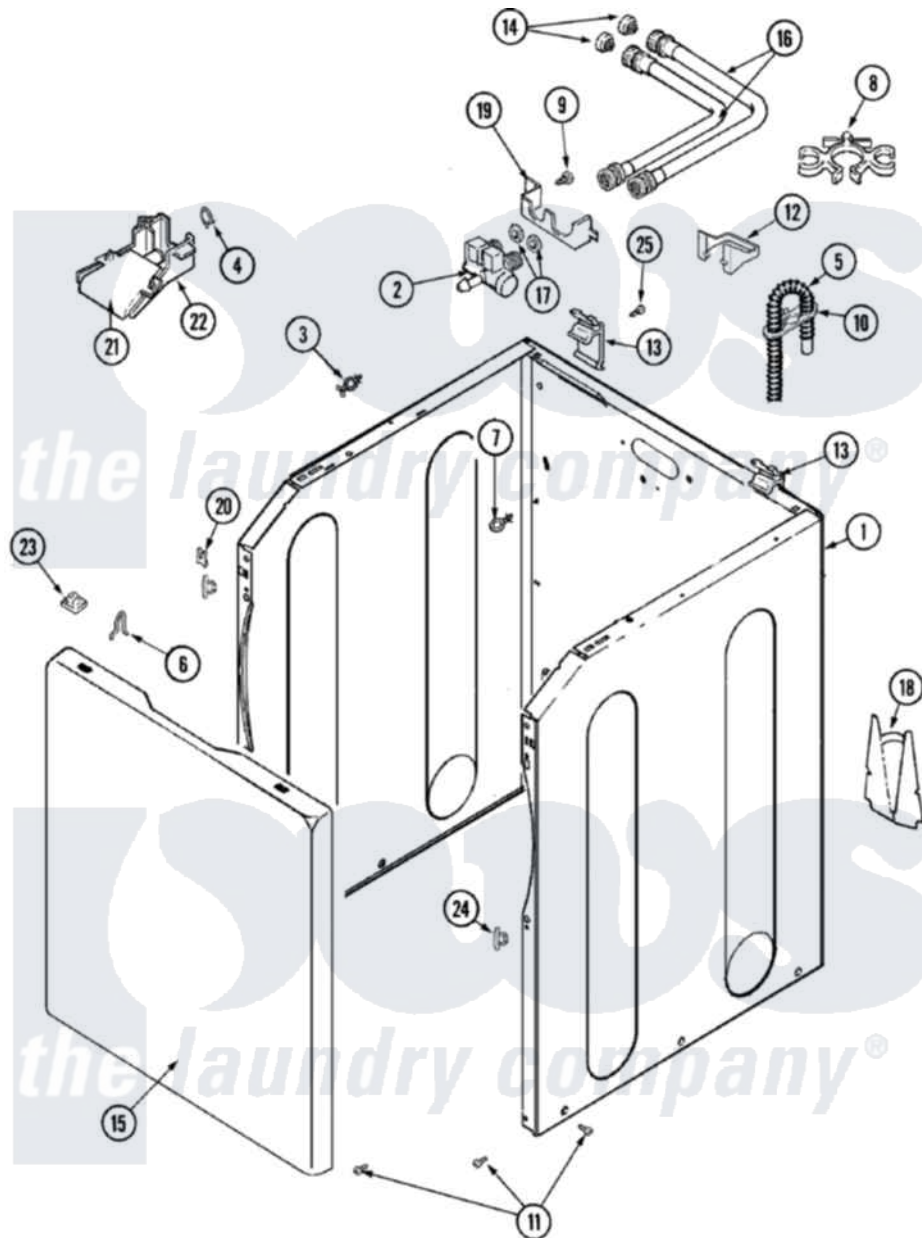

Maytag MAV6358AWW 02 - CABINET

Maytag [Residential Maytag MAV6358AWW Washer Parts](#) Parts Diagram 02 - CABINET

[Click on the part number to view part](#)

Item	Original Part Number	Replaced By	Status	Part Description
1	22003553			Cabinet Assembly
"	22002839			Brace, Cabinet
"	33002190			SCrew, C BraCe, BraCket, Cabinet
"	22002840			Brace, Cabinet
2	22003372	12002158		Valve-Inlet
3	22003298			Retainer, Wire
4	22002838	285655		Clamp, Hose
5	22003410			Hose, Drain
"	22003596	285655		Clamp, Hose
6	25-7220			Clip, Cabinet Top
7	22003086			Clip, Air Dome Hose
8	22002765			Clip, Hose
9	22003735			Screw, No.10-16 x 1/2 Ab Truss
10	22003814			Retainer, Drain Hose
11	22003400	213007		Xfor Cabinet See Cabinet,

11	22003403	213007	Back
12	22003429		Retainer, Fill Hose
13	22003367	22004095	Hinge, Plastic
14	200961	12001413	Strainer And Washer Kit
15	22003512		Insulation, Cabinet
"	33002190		SCrew, C BraCe, BraCket, Cabinet
"	22003511		Insulation
"	22002737		Panel, Front
16	33-7891	89503	Hose-Inlet
"	35-3401		Inlet Hose Assembly
17	Y013783		Washer, Inlet Hose
18	22002704		Cover, Drain Hose
"	33002190		SCrew, C BraCe, BraCket, Cabinet
19	22003376		Bracket, Water Valve
20	213280	204439	Screw And Fstner Assembly
21	22003374		Upper Water Injector, Flume
22	22004053		Lower Injector, Flume
23	22002013		Stop, Shipping
24	22002965	Y12001702	Kit- Plast
25	22001995		Screw Note: Screw, Tumbler Front And Shroud
26	22002960		Strainer, Washer Inlet
"	33001245		Screw---NA
"	33002388		Washer
"	35-2890	8539404	Tie-Wire
"	Y013783		Washer, Inlet Hose