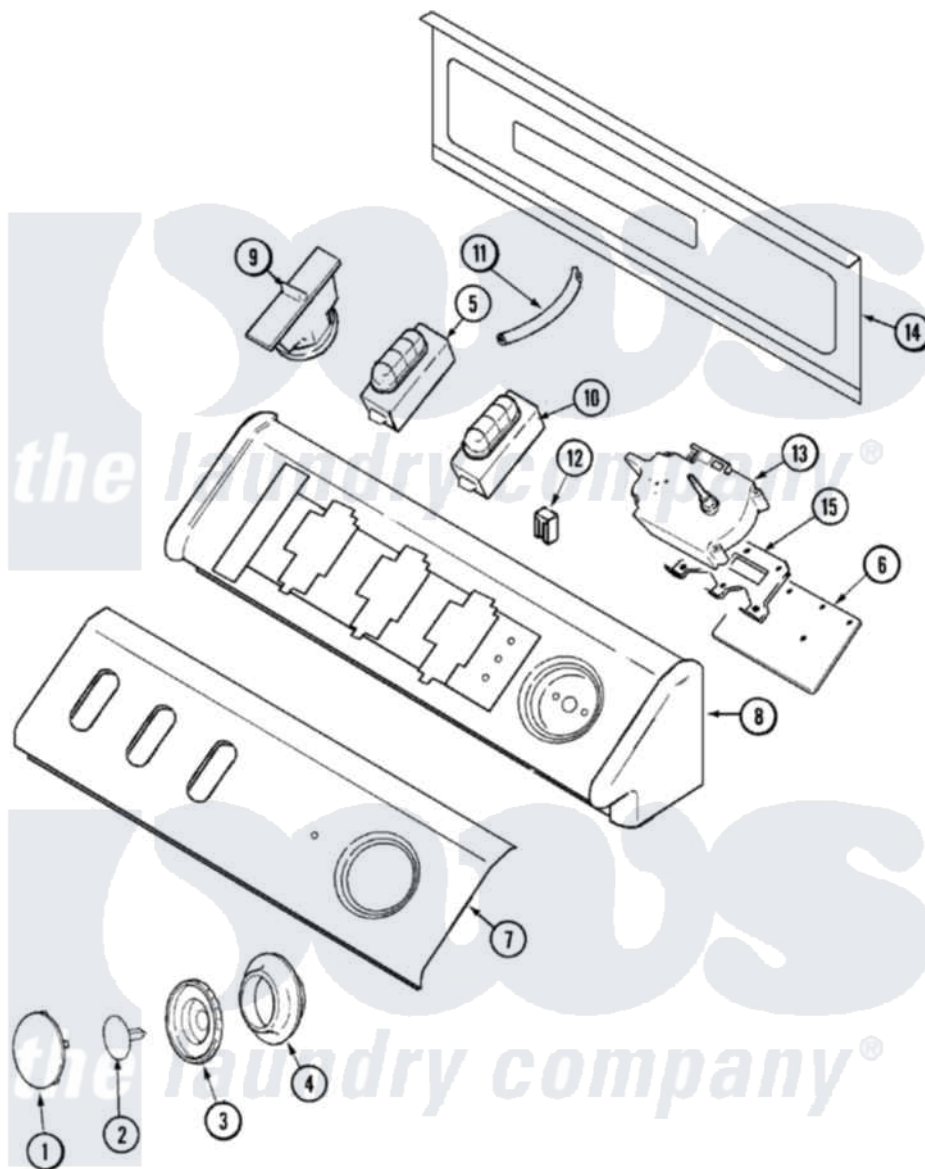

Maytag MAV6358AWW 03 - CONTROL PANEL

[Maytag Residential Maytag MAV6358AWW Washer Parts](#) Parts Diagram 03 - CONTROL PANEL

[Click on the part number to view part](#)

Item	Original Part Number	Replaced By	Status	Part Description
1	22001664			Timer Knob Insert/Cap
2	22002997			Pin, Locking
3	22002996	22003952		Knob, Timer
4	22002995		Not Available	SKIRT, TIMER KNOB (WHT)
5	22002999			Switch
6	22003906			Analog Temp Control Board-Assembly
7	22003862	22002823		Panel, Control
8	33002286		Not Available	CONSOLE (WHT)
"	33001855	33002917		Screw, No.10-16
"	22004050		Not Available	ENG. TOL. COMPENSATOR (SPACER)
"	22002925	3370225		Screw
9	22003461		Not Available	PAD, PRESSURE SWITCH
"	22002705			Switch, Pressure
10	22003385		Not Available	SWITCH, (4 BUTTON TEMP) (WHT)

11	22003237	22003422	Hose, Air Dome
12	903115		Lock Light
"	22001948		Lens, Indicator Light
13	22003371		Timer RPR
14	Y22002339	8534058	Screw
"	33002253		Back, Console Panel
15	22003003		Bracket, Atc / Timer