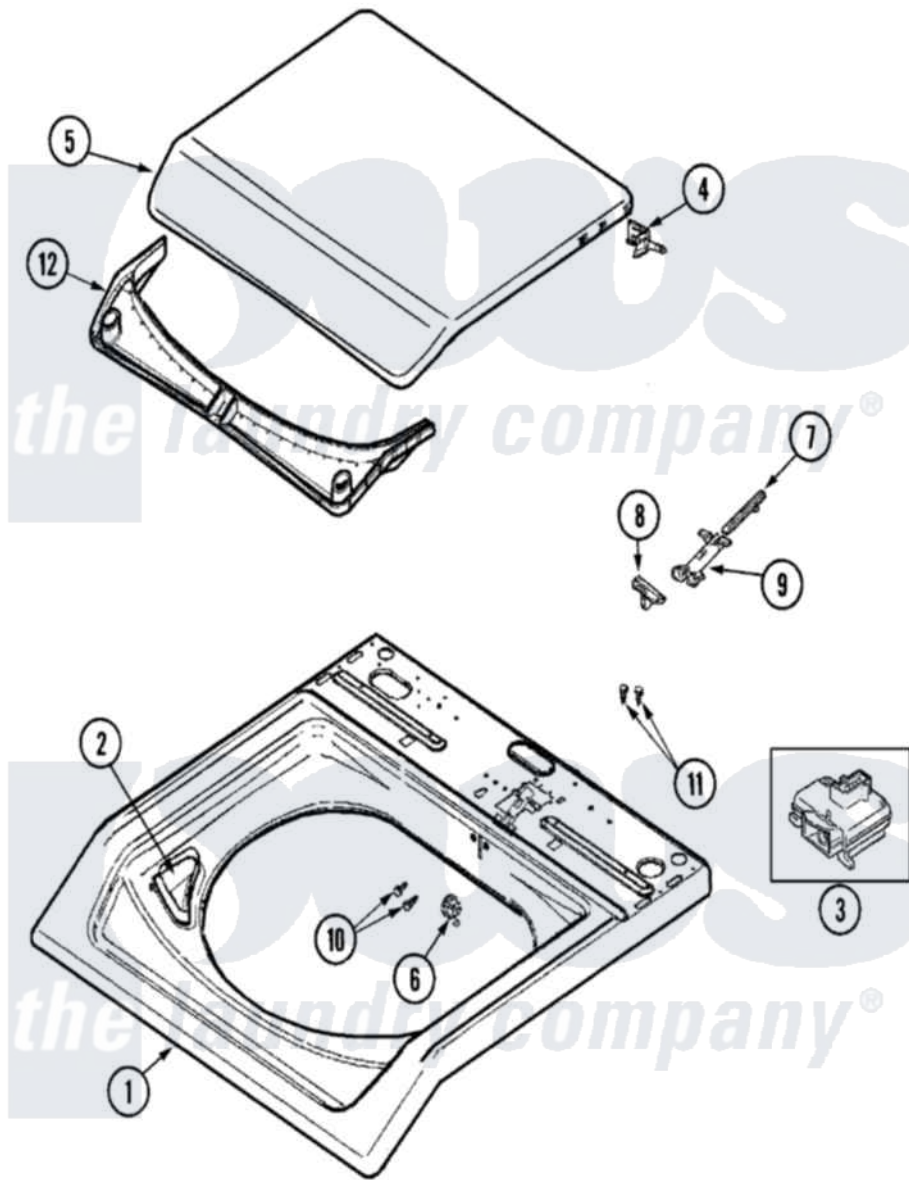

# Maytag MAV6358AWW 05 - TOP

Maytag [Residential Maytag MAV6358AWW Washer Parts](#) Parts Diagram 05 - TOP  
 Click on the part number to view part

Item	Original Part Number	Replaced By	Status	Part Description
1	<a href="#">22003468</a>			Cover, Top
2	<a href="#">22002835</a>			Cup, Bleach
3	<a href="#">22003804</a>			Lid Switch
4	<a href="#">22002751</a>			Hinge Pin
5	22002872		Not Available	LID, WASHER (WHT-W/MEDALLION)
6	<a href="#">22002753</a>			Bushing, Hinge
7	<a href="#">22002754</a>			Plunger
8	<a href="#">22003941</a>			Lid Cam
9	<a href="#">22002757</a>			Guide Tube
10	<a href="#">2016090</a>			Screw, Lid Switch To Bracket
11	Y705026	<a href="#">3370225</a>		Screw
12	<a href="#">22002967</a>			Condensate Seal