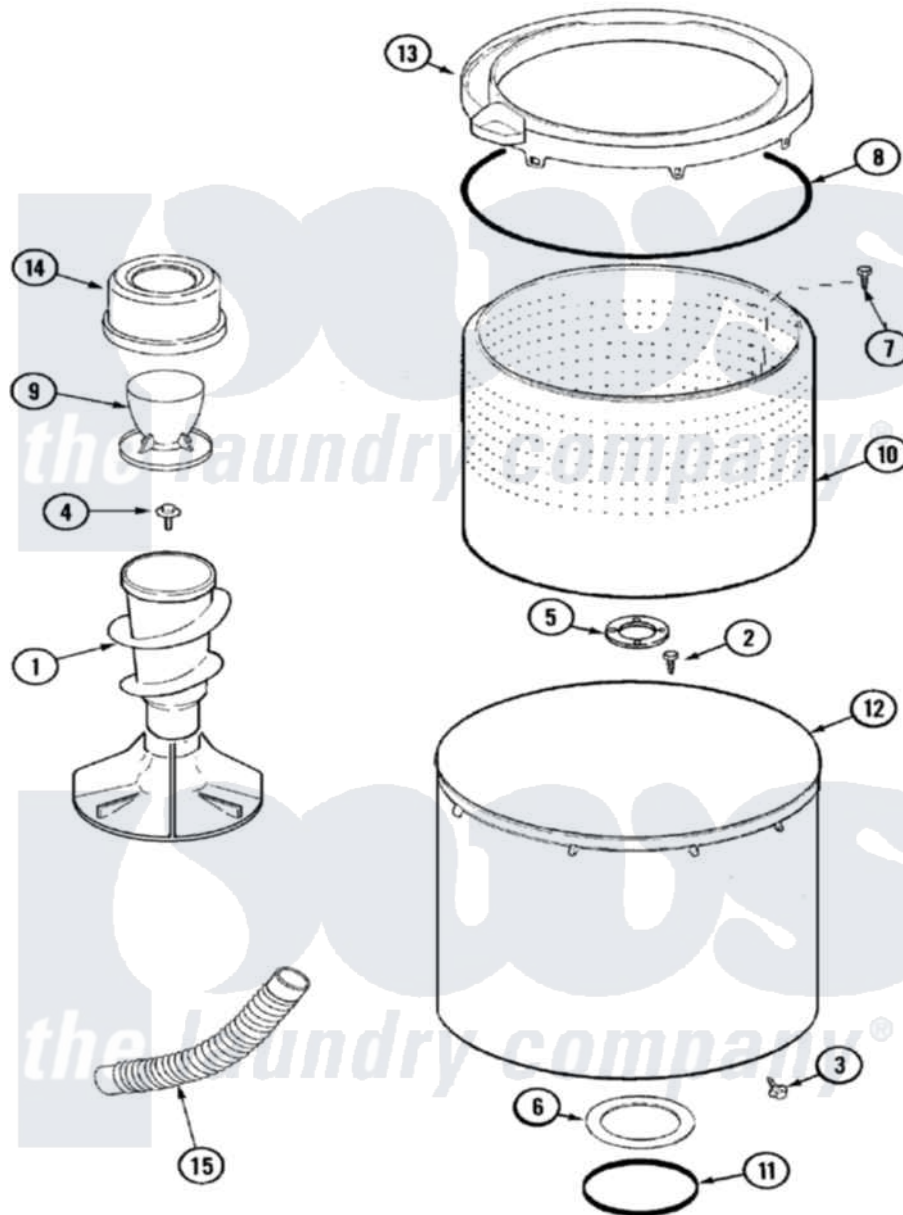

Maytag MAV6358AWW 07 - TUB

Maytag Residential Maytag MAV6358AWW Washer Parts Parts Diagram 07 - TUB
 Click on the part number to view part

Item	Original Part Number	Replaced By	Status	Part Description
1	22003885	22004042		Agitator/Auger Assembly
2	21001510	22002947		Bolt, Tub
3	22002933			Screw
4	25-7948	W10309247		Screw
5	35-3685			Gasket, Basket To Centerpost
6	35-3686			Gasket, Tub To Housing
7	22003647	3400504		Screw
8	35-2328			Seal, Tub Top
9	21001599	21001905		Dispenser, Fabric
10	22002741			Spinner Assembly, Plastic
11	35-2978			Seal, Tub/Housing
12	22002742			Tub Assembly
13	22002736	22004385		Tub Cover
14	21001599	21001905		Dispenser, Fabric
15	22003285			Hose, Tub To Pump
16	22003458	22004398		Tub Block