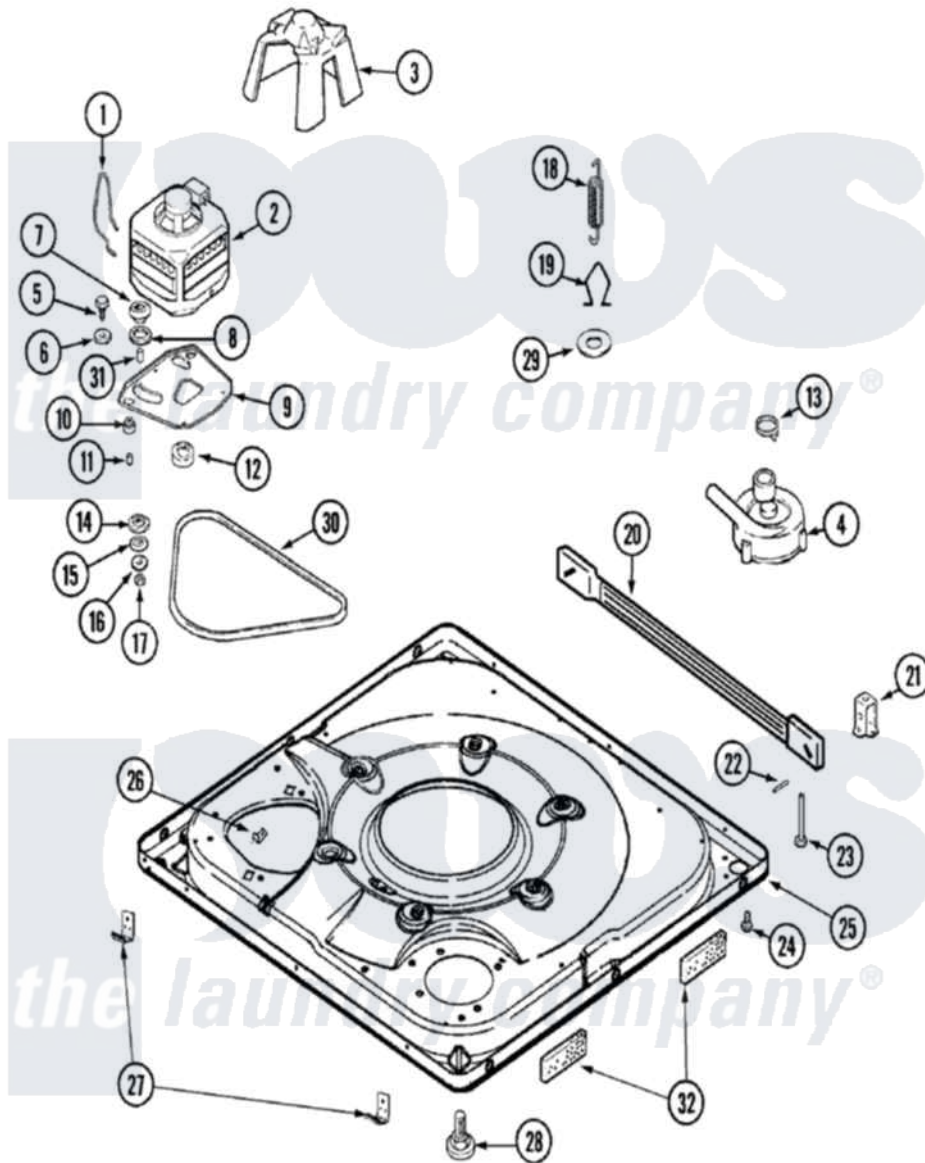

# Maytag MAV6451AGW 01 - BASE

Maytag [Residential Maytag MAV6451AGW Washer Parts](#) Parts Diagram 01 - BASE  
 Click on the part number to view part

Item	Original Part Number	Replaced By	Status	Part Description
1	<a href="#">22004376</a>			Spring, Motor Pivot
2	33-1171	<a href="#">21001833</a>		Pulley, Motor
"	22004297	<a href="#">21001950</a>		MoTor, 2SP 1/2hp 120V/60Hz Hi-Tor
"	<a href="#">22004283</a>			Motor, Export 230V 50/60 Hz
3	<a href="#">22002019</a>			Screw, Wire Clip To Motor Cnt
4	22004055	<a href="#">8534097</a>		Screw
"	21001873	<a href="#">35-6780</a>		Pump-Water
"	<a href="#">22003438</a>			Sleeve, Pump
5	25-7833	<a href="#">21001977</a>		Screw
6	<a href="#">25-7834</a>			Washer, Motor/Base Screw
7	<a href="#">33-9946</a>			Isolator, Motor
8	<a href="#">35-3570</a>			Washer, Motor Pivot
9	21001366	<a href="#">21001783</a>		Plate And Screw Assembly
"	<a href="#">35-2065</a>			Pad, Motor Plate
"	22003817	<a href="#">3370225</a>		Screw
10	<a href="#">35-3646</a>			Isolator, Motor Plate