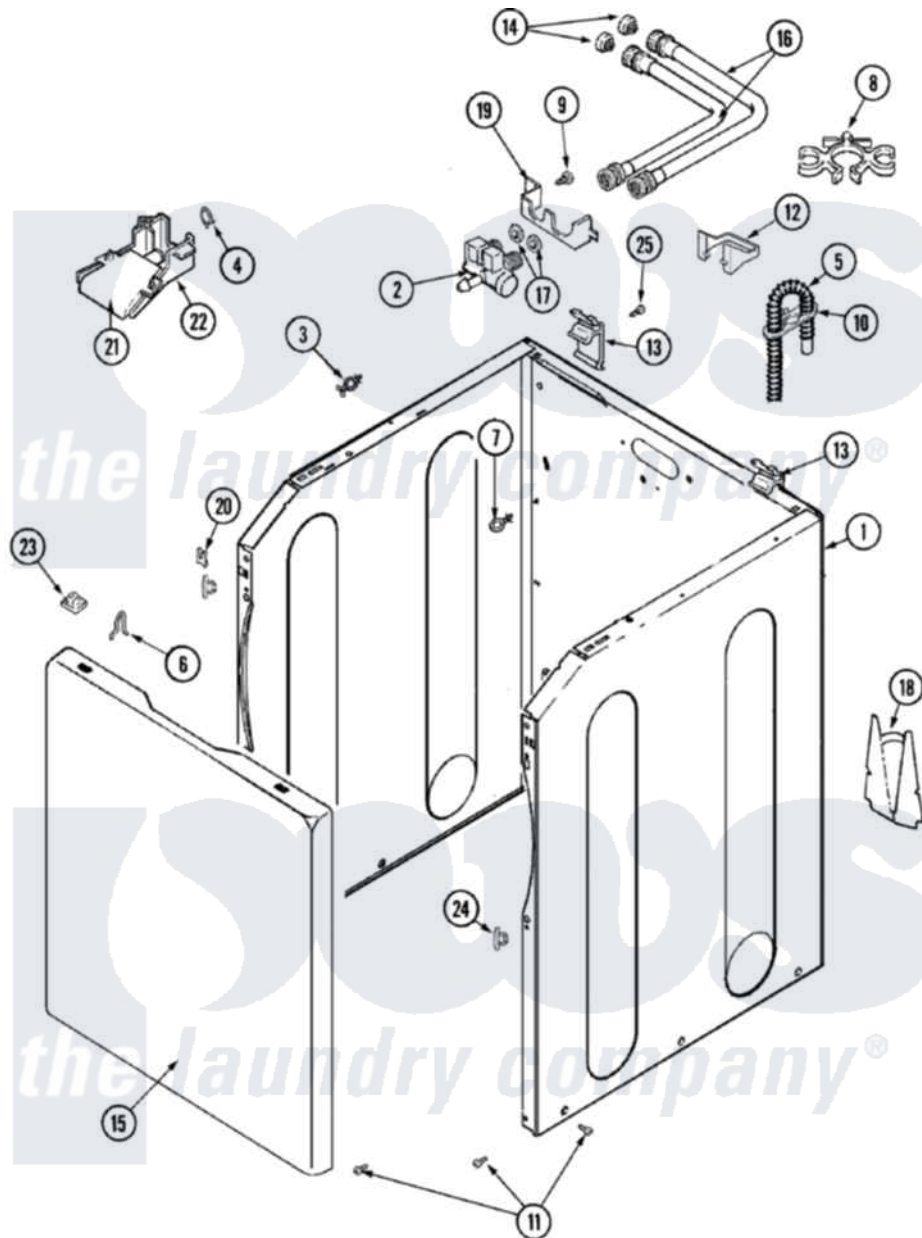

# Maytag MAV6451AGW 02 - CABINET

Maytag [Residential Maytag MAV6451AGW Washer Parts](#) Parts Diagram 02 - CABINET

Click on the part number to view part

Item	Original Part Number	Replaced By	Status	Part Description
1	<a href="#">33002190</a>			SCrew, C BraCe, BraCket, Cabinet
"	<a href="#">22003553</a>			Cabinet Assembly
2	22004280	<a href="#">22003551</a>		Valve, Water
3	<a href="#">22003298</a>			Retainer, Wire
4	22002838	<a href="#">285655</a>		Clamp, Hose
5	<a href="#">22003410</a>			Hose, Drain
"	12001586	<a href="#">76660</a>		Break-Sphn
"	22003596	<a href="#">285655</a>		Clamp, Hose
6	<a href="#">25-7220</a>			Clip, Cabinet Top
7	<a href="#">22003086</a>			Clip, Air Dome Hose
8	<a href="#">22002765</a>			Clip, Hose
9	<a href="#">22003735</a>			Screw, No.10-16 x 1/2 Ab Truss
10	<a href="#">22003814</a>			Retainer, Drain Hose
11	22003409	<a href="#">213007</a>		Xfor Cabinet See Cabinet, Back

12	<a href="#">22003429</a>		Retainer, Fill Hose
13	<a href="#">22004095</a>		Hinge, Plastic
14	200961	<a href="#">12001413</a>	Strainer And Washer Kit
15	<a href="#">22003511</a>		Insulation
"	<a href="#">22002737</a>		Panel, Front
16	<a href="#">35-3401</a>		Inlet Hose Assembly
"	<a href="#">35-3400</a>		Inlet Hose Assembly
17	<a href="#">Y013783</a>		Washer, Inlet Hose
18	<a href="#">33002190</a>		SCrew, C BraCe, BraCket, Cabinet
"	<a href="#">22002704</a>		Cover, Drain Hose
19	<a href="#">22003376</a>		Bracket, Water Valve
20	22002748	<a href="#">204439</a>	Screw And Fstner Assembly
21	<a href="#">22004053</a>		Lower Injector, Flume
22	<a href="#">22003374</a>		Upper Water Injector, Flume
23	<a href="#">22002013</a>		Stop, Shipping
24	22002965	<a href="#">Y12001702</a>	Kit- Plast
25	<a href="#">22001995</a>		Screw Note: Screw, Tumbler Front And Shroud
26	<a href="#">Y013783</a>		Washer, Inlet Hose
27	<a href="#">22002960</a>		Strainer, Washer Inlet
28	<a href="#">33001245</a>		Screw----NA
"	<a href="#">33002388</a>		Washer
30	35-2890	<a href="#">8539404</a>	Tie-Wire