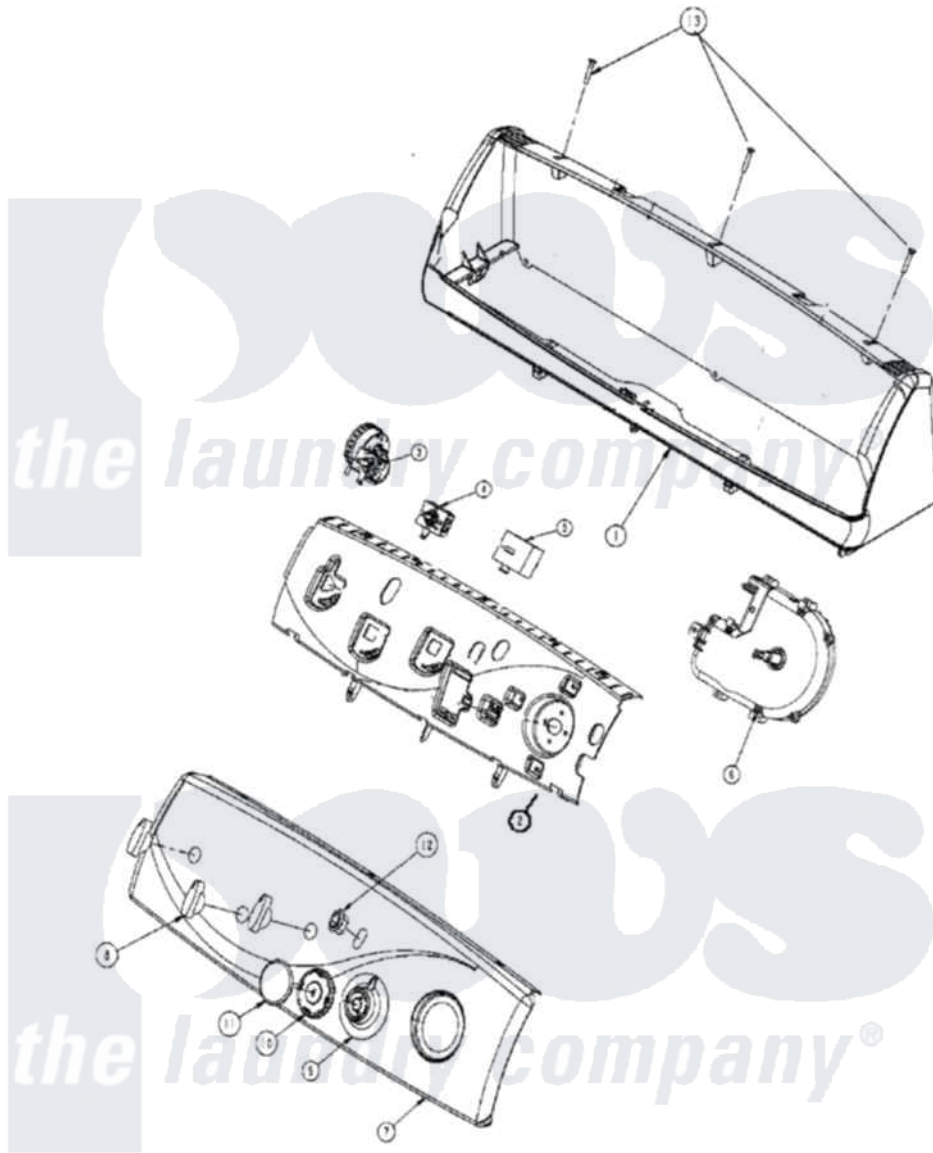

# Maytag MAV6451AGW 03 - CONTROL PANEL

Maytag [Residential Maytag MAV6451AGW Washer Parts](#) Parts Diagram 03 - CONTROL PANEL  
 Click on the part number to view part

Item	Original Part Number	Replaced By	Status	Part Description
1	22003960		Not Available	CONSOLE HOUSING (WHT)
2	<a href="#">22003955</a>			Switch Support
3	<a href="#">22004188</a>			Switch, 4 Position Pressure
4	<a href="#">22004276</a>			Temperature Switch
5	<a href="#">22004277</a>			4 Position Rotary Speed Switch
6	<a href="#">33002917</a>			Screw, No.10-16
"	<a href="#">22004278</a>			Timer
7	22004279	<a href="#">22003965</a>		Facia, Control Panel
8	<a href="#">22003987</a>			Control Knob White
9	<a href="#">22004165</a>			Timer Dial Skirt
10	<a href="#">22003993</a>			Timer Knob
11	<a href="#">22003989</a>			Timer Cap White
12	22003977	<a href="#">74010226</a>		Switch, Rocker W/Shield
13	22003938	<a href="#">8534058</a>		Screw