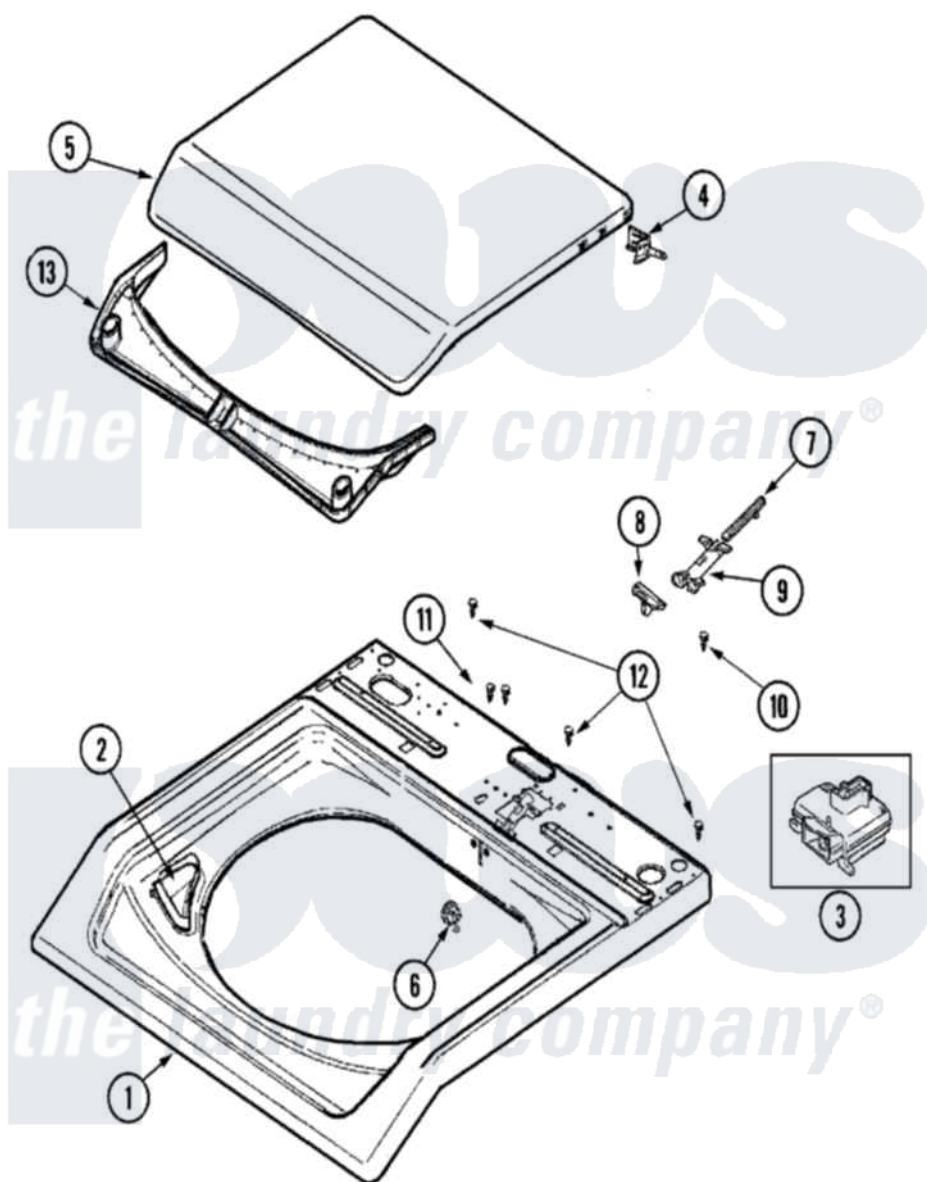

Maytag MAV6451AGW 05 - TOP

Maytag [Residential Maytag MAV6451AGW Washer Parts](#) Parts Diagram 05 - TOP
 Click on the part number to view part

Item	Original Part Number	Replaced By	Status	Part Description
1	22003468			Cover, Top
2	22004381			Bleach Cup
"	22002835			Cup, Bleach
3	22003804			Lid Switch
4	22002751			Hinge Pin
5	22004063			Lid As Pack Phase Iii
6	22002753			Bushing, Hinge
7	22002754			Plunger
8	22003941			Lid Cam
9	22002757			Guide Tube
10	2016090			Screw, Lid Switch To Bracket
11	22003217	3370225		Screw
12	Y22002339	8534058		Screw
13	22002967			Condensate Seal