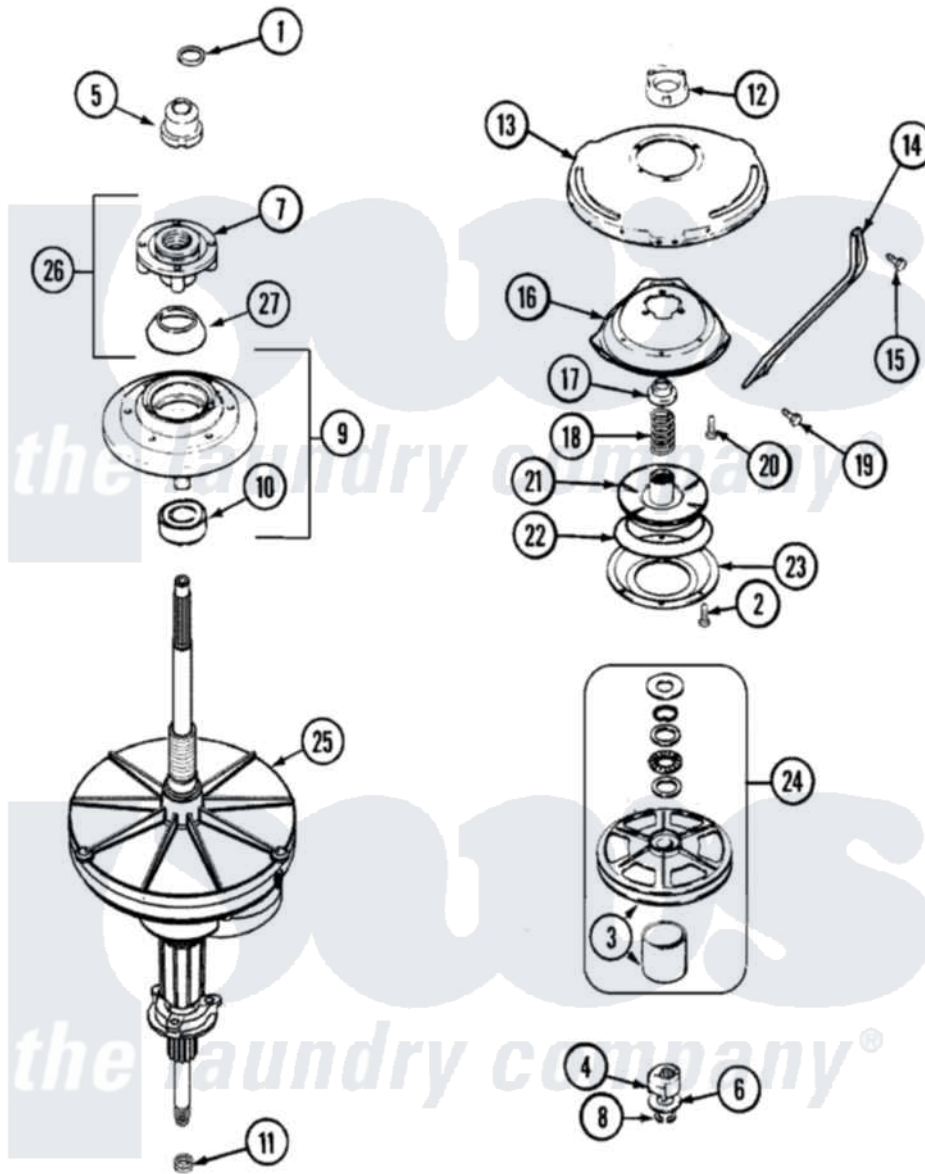

Maytag MAV6451AGW 06 - TRANSMISSION

Maytag [Residential Maytag MAV6451AGW Washer Parts](#) Parts Diagram 06 - TRANSMISSION
 Click on the part number to view part

Item	Original Part Number	Replaced By	Status	Part Description
1	25-7941			"O" Ring, Agr Drive Shaft
2	21001533	35-5655-1		Seal
3	21001868	W10219156		Tub Seal
4	21001867	35-6615		Ht Tran S
5	21001533	35-5655-1		Seal
6	25-7854			Ring, Retaining
7	35-2082			Washer, 1.25ODX.530IDX.062
8	12001797	12002213		Thrust Bearing Kit
9	12500036	12002213		Thrust Bearing Kit
10	21001065			Screw, No.10-24 x .50 Hxnibhd
11	35-2018	35-6918		Stator, Brake
12	35-2948	35-6714		Brake Roto
"	21001161	21002026		Snubber
13	21001647	21001910		Spring, Brake
14	25-7895	21001858		Screw 5/16-18 x 1/2
15	25-7895	21001858		Screw 5/16-18 x 1/2

16	25-7930	21001858	Screw 5/16-18 x 1/2
17	35-2017		Retainer, Brake Spring
18	21001163		Housing, Suspension
19	21001858		Screw 5/16-18 x 1/2
20	21001532		Brace, Tub
21	21001511	12001562	Bearing Assembly
22	21001518		Support, Tub
23	35-2010	207843	Lip Seal Repair Kit