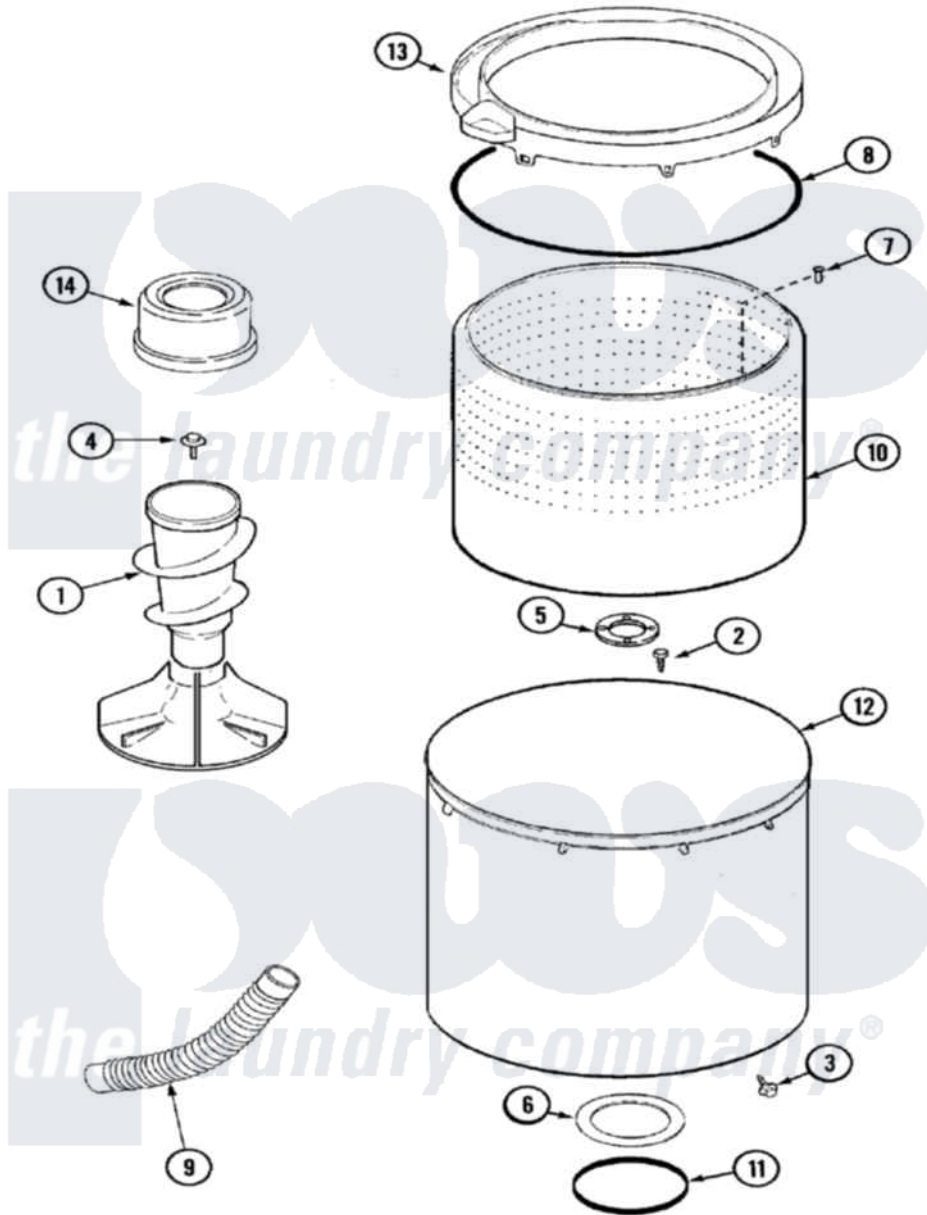

# Maytag MAV6451AGW 07 - TUB

Maytag [Residential Maytag MAV6451AGW Washer Parts](#) Parts Diagram 07 - TUB  
 Click on the part number to view part

Item	Original Part Number	Replaced By	Status	Part Description
1	<a href="#">22004042</a>			Agitator/Auger Assembly
2	22003647	<a href="#">3400504</a>		Screw
3	<a href="#">22002933</a>			Screw
4	25-7948	<a href="#">W10309247</a>		Screw
5	<a href="#">22003434</a>			Gasket, Hub/Bottom Isolator
6	<a href="#">35-3686</a>			Gasket, Tub To Housing
7	22003647	<a href="#">3400504</a>		Screw
8	<a href="#">35-2328</a>			Seal, Tub Top
9	<a href="#">22003285</a>			Hose, Tub To Pump
10	22003647	<a href="#">3400504</a>		Screw
"	<a href="#">22003430</a>			Washer, Nylon
"	<a href="#">22002741</a>			Spinner Assembly, Plastic
11	<a href="#">35-3686</a>			Gasket, Tub To Housing
12	22003237	<a href="#">22003422</a>		Hose, Air Dome
"	<a href="#">22002742</a>			Tub Assembly
13	<a href="#">12002452</a>			Tub Cover/Bleach Cup Kit

"	22002736	<a href="#">22004385</a>	Tub Cover
14	<a href="#">22003984</a>		Softener Dispenser Assembly
15	22003458	<a href="#">22004398</a>	Tub Block