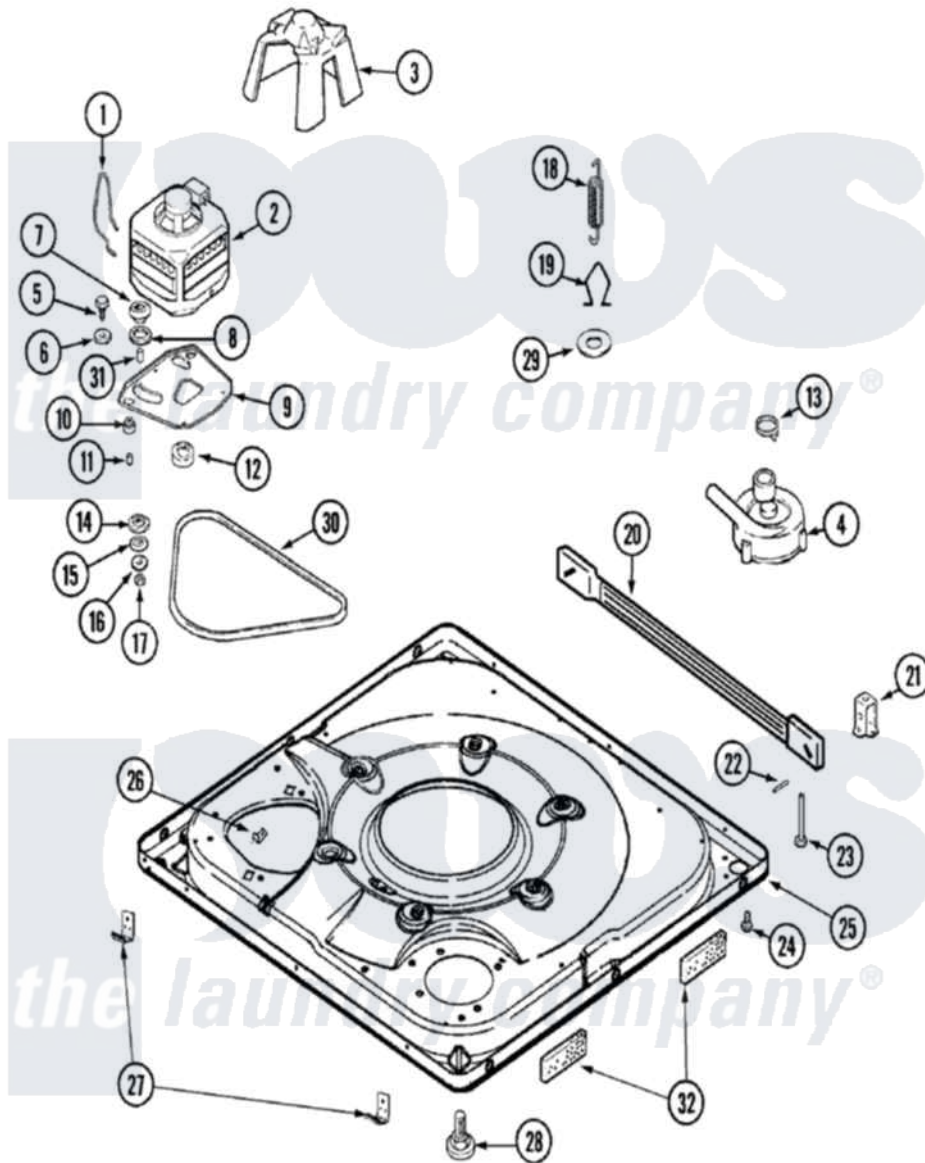

Maytag MAV6451AWQ 01 - BASE

Maytag [Residential Maytag MAV6451AWQ Washer Parts](#) Parts Diagram 01 - BASE
 Click on the part number to view part

Item	Original Part Number	Replaced By	Status	Part Description
1	22004376			Spring, Motor Pivot
2	21001506	21001950		MoTor, 2SP 1/2hp 120V/60Hz Hi-Tor
"	22004297	21001950		MoTor, 2SP 1/2hp 120V/60Hz Hi-Tor
"	21001750	21001950		MoTor, 2SP 1/2hp 120V/60Hz Hi-Tor
3	22002019			Screw, Wire Clip To Motor Cnt
"	22002721			Shield, Motor
4	22004055	8534097		Screw
"	21001873	35-6780		Pump-Water
"	22003438			Sleeve, Pump
5	25-7833	21001977		Screw
6	25-7834			Washer, Motor/Base Screw
7	33-9946			Isolator, Motor
8	35-3570			Washer, Motor Pivot
9	22003817	3370225		Screw

"	35-2065		Pad, Motor Plate
"	21001366	21001783	Plate And Screw Assembly
10	21001486		Foot Slide, Isolator
"	22004348		Slide, Motor Pivot
"	35-3646		Isolator, Motor Plate
"	35-3571		Slide, Motor Pivot
11	25-7831		Spacer, Mounting
12	33-9946		Isolator, Motor
13	22002853	285655	Clamp, Hose
14	35-3571		Slide, Motor Pivot
15	33-9967		Washer, Motor Isolator
16	25-7047		Washer, Flat
17	25-7325	Y707702	Locknut
18	21001598		Spring, Suspension
19	21001166		Hook, Suspension Spring
20	21001754	21001881	Bar, Stabilizer
21	35-2046		Bracket, Stabilizer
22	35-2052		Pin, Stabilizer
23	35-3020	22004469	Leg And Foot Self Stabalizing
24	33002190		SCrew, C BraCe, BraCket, Cabinet
25	22003390		Base
"	22003817	3370225	Screw
26	25-7845		Speednut, Motor
27	33002190		SCrew, C BraCe, BraCket, Cabinet
"	22004045		Clip, Lower Front Panel
"	22002239		Clip, Front Panel
28	25001119		Foot And Pad Assembly
29	Y25-7951		Washer, Suspension Hook
30	22003483		Belt, Drive
31	25-7830		Spacer
32	22002782		Pad, Foam